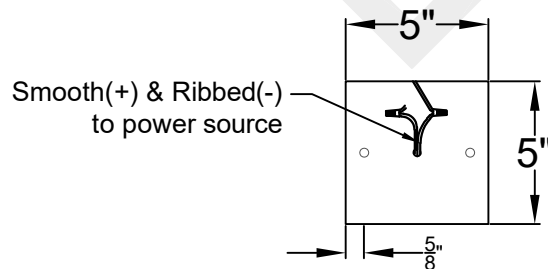

# BELGIAN CAGE MINI

Single Edison  
Comes standard w/  
6' of chain

Front View

Ceiling Mount

St. James  
LIGHTING

SCALE: N.T.S.      DRAFT: T. Herring  
FILE: BELMINI      APP'D: J. Ragan  
JOB: X      DATE: 4-20-2023

Lights are handcrafted.  
Dimensions may vary by 1/4"

UL Certified  
Candelabra- Max 60 Watt Bulb  
Edison- Max 660 Watt Bulb