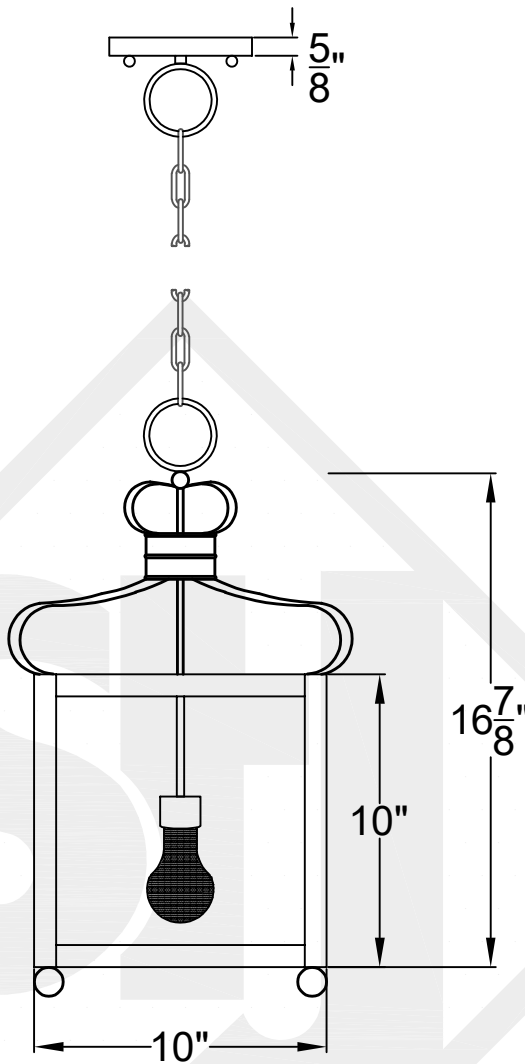

# BELGIAN CAGE MINI

Single Edison  
Comes standard w/  
6' of chain

Front View

Ceiling Mount

St. James  
LIGHTING

SCALE: N.T.S.      DRAFT: T. Herring  
FILE: BELMINI      APP'D: J. Ragan  
JOB: X      DATE: 4-20-2023

Lights are handcrafted.  
Dimensions may vary by 1/4"

UL Certified  
Candelabra- Max 60 Watt Bulb  
Edison- Max 660 Watt Bulb