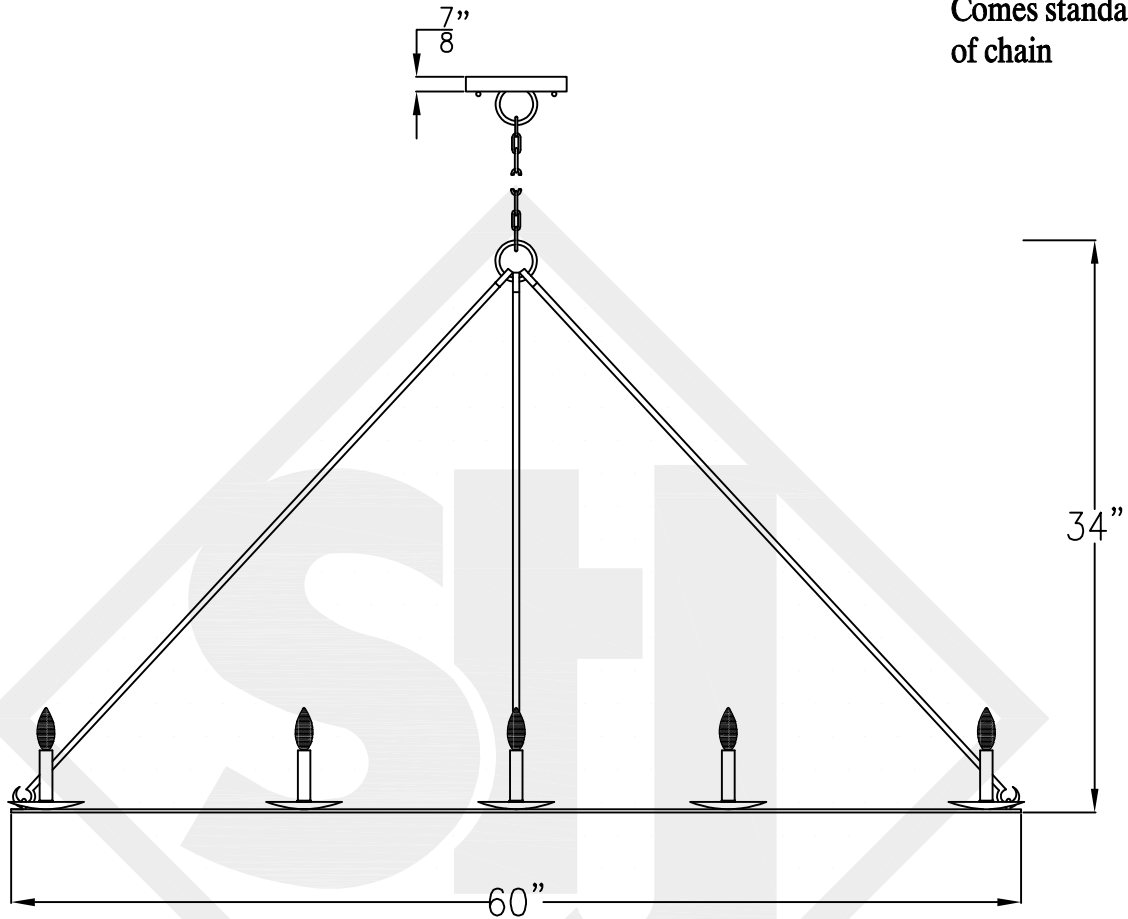

KING ARTHUR GRANDE

8 Light - Steel Fixture
Comes standard w/ 6'
of chain

Front View

Ceiling Mount

Top View

St. James
LIGHTING

SCALE: N.T.S.	DRAFT: Y. McCullough
FILE: KINMINI	APP'D: J. Ragan
JOB: X	DATE: 12/20/23

Lights are handcrafted.
Dimensions may vary by 1/4"

UL Certified
Candelabra- Max 60 Watt Bulb
Edison- Max 660 Watt Bulb