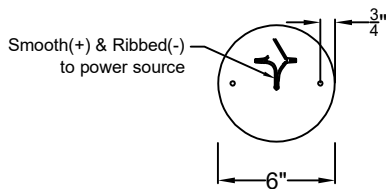

KING ARTHUR GRANDE

8 Light - Steel Fixture
Comes standard w/ 6'
of chain

Front View

Ceiling Mount

Top View

St. James
LIGHTING

SCALE: N.T.S.	DRAFT: Y. McCullough
FILE: KINMINI	APP'D: J. Ragan
JOB: X	DATE: 12/20/23

Lights are handcrafted.
Dimensions may vary by 1/4"

UL Certified
Candelabra- Max 60 Watt Bulb
Edison- Max 660 Watt Bulb