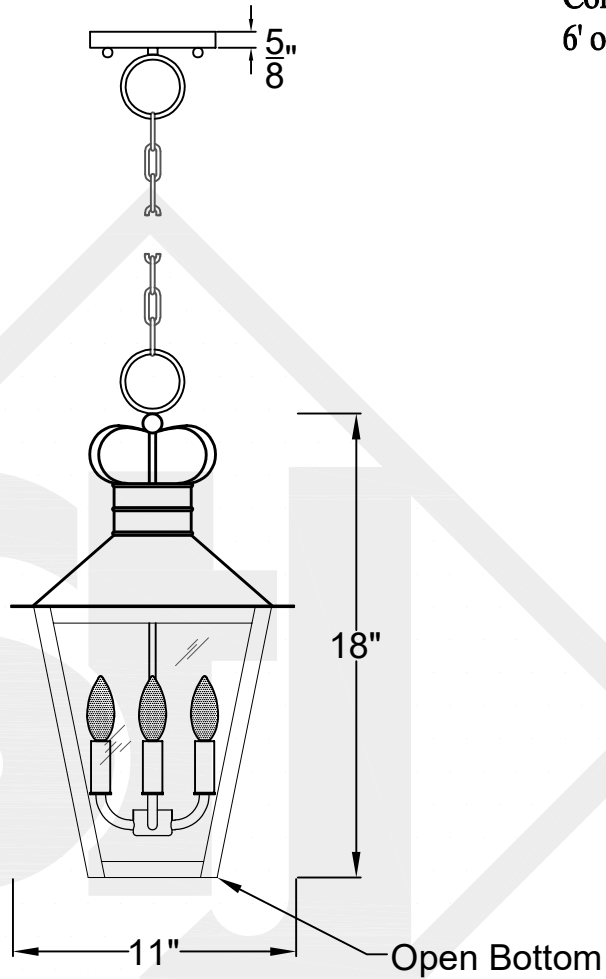

BELGIAN PENDANT SMALL

Triple Candelabra
Comes with Clear Glass &
6' of chain

Front View

Ceiling Mount

St. James
LIGHTING

| | |
|---------------|-------------------|
| SCALE: N.T.S. | DRAFT: T. Herring |
| FILE: BELPS | APP'D: J. Ragan |
| JOB: X | DATE: 4-20-2023 |

Lights are handcrafted.
Dimensions may vary by 1/4"

UL Certified
Candelabra- Max 60 Watt Bulb
Edison- Max 660 Watt Bulb