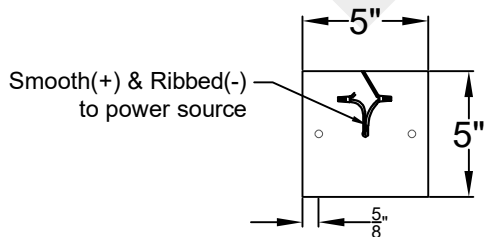

BELGIAN PENDANT SMALL

Triple Candelabra
Comes with Clear Glass &
6' of chain

Front View

Ceiling Mount

St. James
LIGHTING

| | |
|---------------|-------------------|
| SCALE: N.T.S. | DRAFT: T. Herring |
| FILE: BELPS | APP'D: J. Ragan |
| JOB: X | DATE: 4-20-2023 |

Lights are handcrafted.
Dimensions may vary by 1/4"

UL Certified
Candelabra- Max 60 Watt Bulb
Edison- Max 660 Watt Bulb