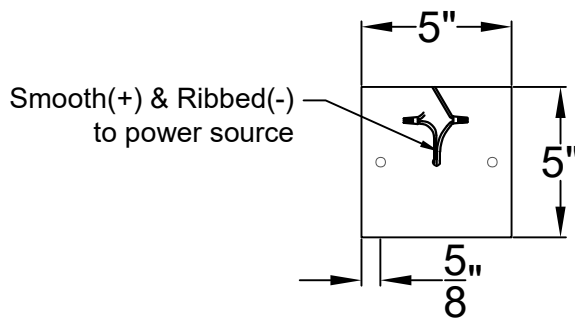

STRUCTURE MINI

Triple Candelabra
Comes standard w/
6' of chain

Front View

Ceiling Mount

St. James
LIGHTING

SCALE: N.T.S.	DRAFT: Y. McCullough
FILE: STRMINI	APP'D: J. Ragan
JOB: X	DATE: 1/2/24

Lights are handcrafted.
Dimensions may vary by 1/4"

UL Certified
Candelabra- Max 60 Watt Bulb
Edison- Max 660 Watt Bulb