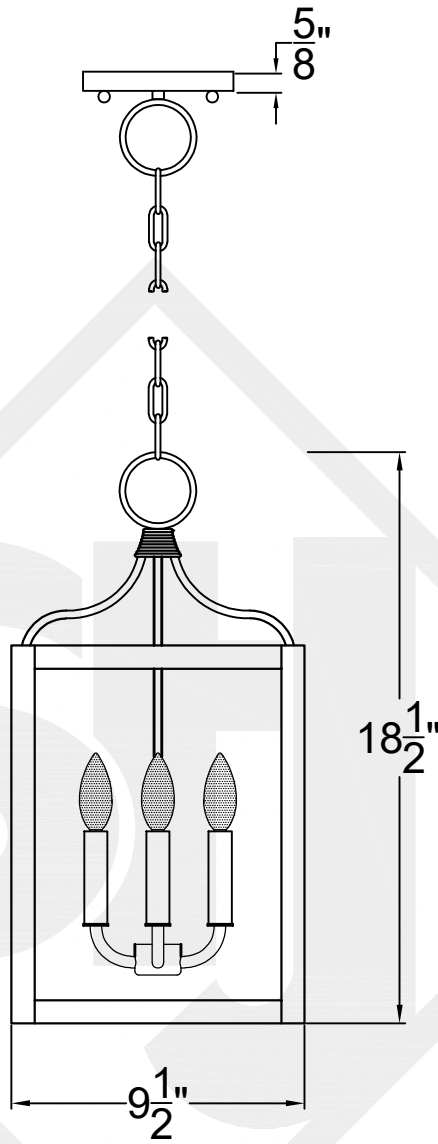

STRUCTURE MINI

Triple Candelabra
Comes standard w/
6' of chain

Front View

Ceiling Mount

St. James
LIGHTING

SCALE: N.T.S.	DRAFT: Y. McCullough
FILE: STRMINI	APP'D: J. Ragan
JOB: X	DATE: 1/2/24

Lights are handcrafted.
Dimensions may vary by 1/4"

UL Certified
Candelabra- Max 60 Watt Bulb
Edison- Max 660 Watt Bulb