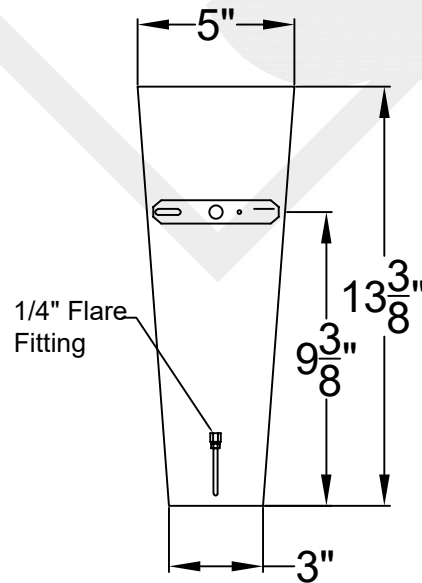

BILOXI MINI COPPER WALL BRACKET

Available w/ Solid
or Glass Top

Front View

Side View

Backplate

St. James
LIGHTING

SCALE: N.T.S.	DRAFT: T. Herring
FILE: BILMINI	APP'D: J. Ragan
JOB: X	DATE: 4-21-2023

Lights are handcrafted.
Dimensions may vary by 1/4"

Mini not Available in Gas

UL Certified
Candelabra- Max 60 Watt Bulb
Edison- Max 660 Watt Bulb

BILOXI SMALL COPPER WALL BRACKET

Available w/ Solid
or Glass Top

Front View

Side View

Backplate

St. James
LIGHTING

SCALE: N.T.S.	DRAFT: T. Herring
FILE: BILS	APP'D: J. Ragan
JOB: X	DATE: 4-20-2023

Lights are handcrafted.
Dimensions may vary by 1/4"

B.T.U. Rating
Natural Gas: 2730 B.T.U.
Propane: 2080 B.T.U.

BILOXI MEDIUM COPPER WALL BRACKET

Lights are handcrafted.
Dimensions may vary by 1/4"

B.T.U. Rating
Natural Gas: 2730 B.T.U.
Propane: 2080 B.T.U.

BILOXI GRANDE COPPER WALL BRACKET

Available w/ Solid
or Glass Top

Front View

Side View

Backplate