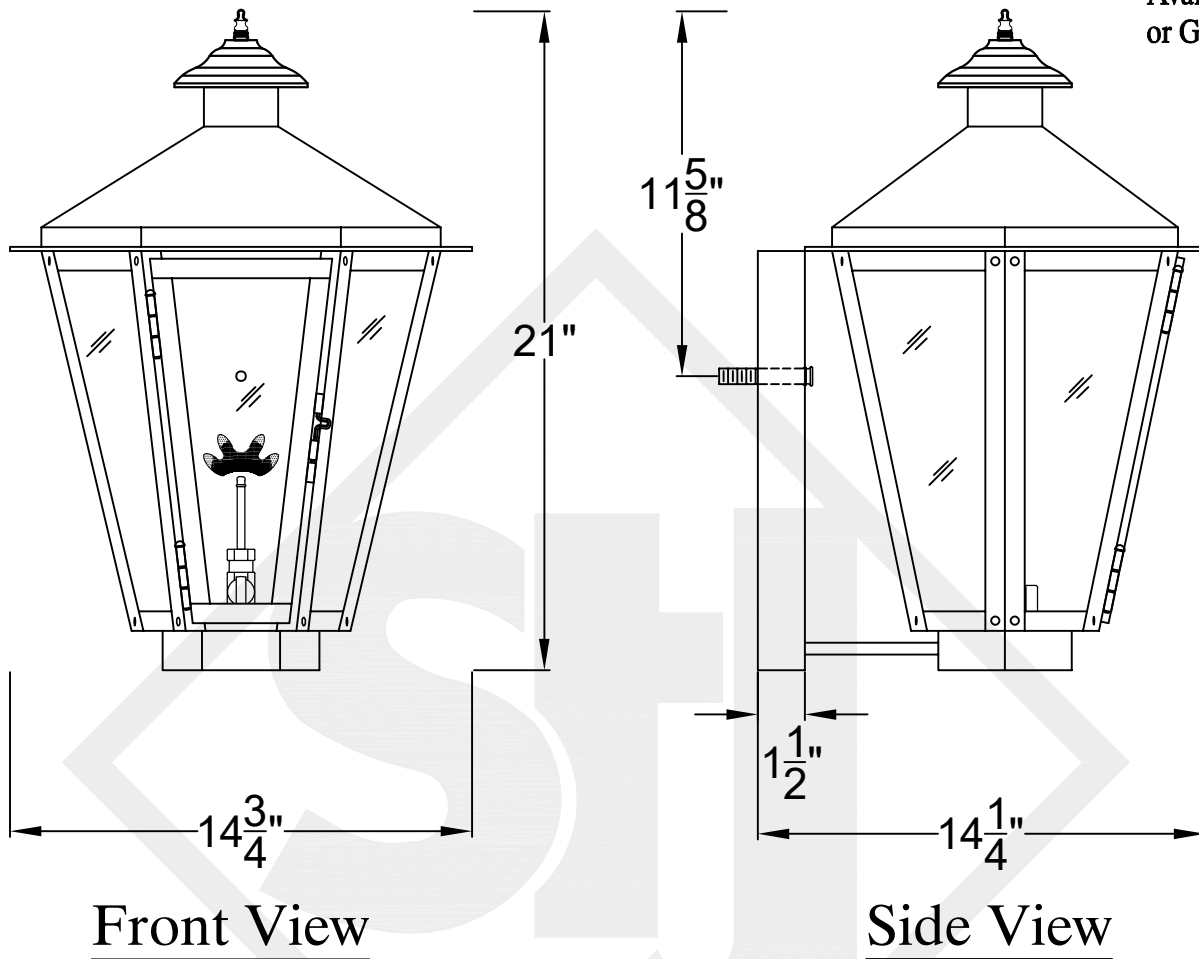

BILOXI MINI COPPER WALL BRACKET

Available w/ Solid
or Glass Top

Front View

Side View

Backplate

St. James
LIGHTING

SCALE: N.T.S.	DRAFT: T. Herring
FILE: BILMINI	APP'D: J. Ragan
JOB: X	DATE: 4-21-2023

Lights are handcrafted.
Dimensions may vary by 1/4"

Mini not Available in Gas

UL Certified
Candelabra- Max 60 Watt Bulb
Edison- Max 660 Watt Bulb

BILOXI SMALL COPPER WALL BRACKET

Available w/ Solid
or Glass Top

Front View

Side View

Backplate

St. James
LIGHTING

SCALE: N.T.S.	DRAFT: T. Herring
FILE: BILS	APP'D: J. Ragan
JOB: X	DATE: 4-20-2023

Lights are handcrafted.
Dimensions may vary by 1/4"

B.T.U. Rating
Natural Gas: 2730 B.T.U.
Propane: 2080 B.T.U.

BILOXI MEDIUM COPPER WALL BRACKET

Lights are handcrafted.
Dimensions may vary by 1/4"

B.T.U. Rating
Natural Gas: 2730 B.T.U.
Propane: 2080 B.T.U.

BILOXI GRANDE COPPER WALL BRACKET

Available w/ Solid
or Glass Top

Front View

Side View

Backplate