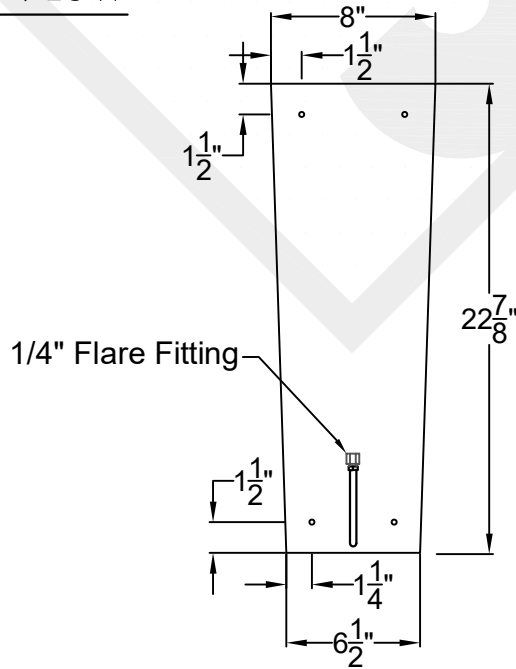

Available w/ Solid
or Glass Top

Front View

Side View

Backplate

St. James
LIGHTING

SCALE: N.T.S.	DRAFT: T. Herring
FILE: BILM	APP'D: J. Ragan
JOB: X	DATE: 4-21-2023

Lights are handcrafted.
Dimensions may vary by 1/4"

Lights are handcrafted.
Dimensions may vary by 1/4"

B.T.U. Rating
Natural Gas: 2730 B.T.U.
Propane: 2080 B.T.U.

BILOXI GRANDE COPPER WALL BRACKET

Available w/ Solid
or Glass Top

Front View

Side View

Backplate

St. James
LIGHTING

SCALE: N.T.S.	DRAFT: Y. McCullough
FILE: BILG	APP'D: J. Ragan
JOB: X	DATE: 11/15/23

Lights are handcrafted.
Dimensions may vary by 1/4"

B.T.U. Rating
Natural Gas: 5460 B.T.U.
Propane: 4160 B.T.U.