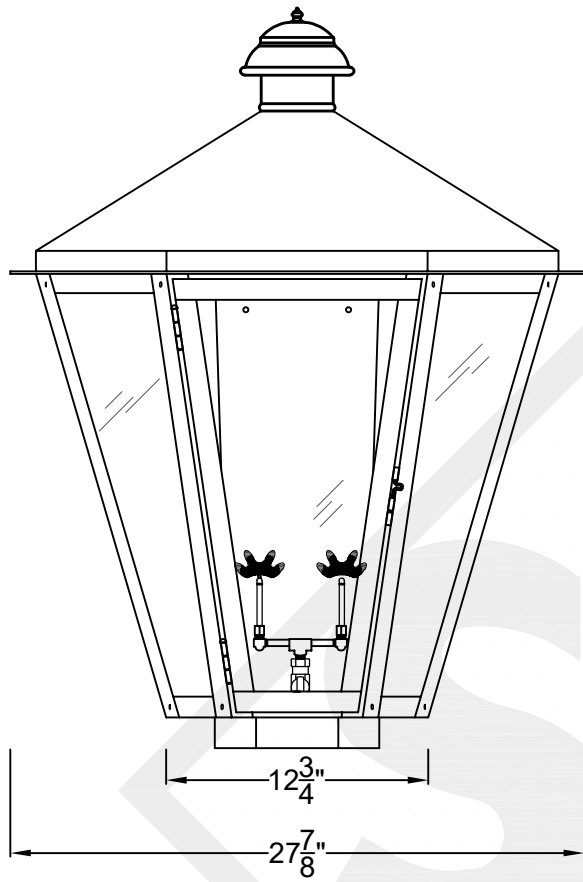

BILOXI MINI COPPER WALL BRACKET

Available w/ Solid
or Glass Top

Front View

Side View

Backplate

St. James
LIGHTING

SCALE: N.T.S.	DRAFT: T. Herring
FILE: BILMINI	APP'D: J. Ragan
JOB: X	DATE: 4-21-2023

Lights are handcrafted.
Dimensions may vary by 1/4"

Available w/ Solid
or Glass Top

Front View

Side View

Backplate

St. James
LIGHTING

SCALE: N.T.S.	DRAFT: T. Herring
FILE: BILM	APP'D: J. Ragan
JOB: X	DATE: 4-21-2023

Lights are handcrafted.
Dimensions may vary by 1/4"

B.T.U. Rating
Natural Gas: 2730 B.T.U.
Propane: 2080 B.T.U.

BILOXI LARGE COPPER WALL BRACKET

Front View

Available w/ Solid
or Glass Top

Side View

Backplate

St. James
LIGHTING

SCALE: N.T.S.	DRAFT: Y. McCullough
FILE: BILL	APP'D: J. Ragan
JOB: X	DATE: 12/6/23

Lights are handcrafted.
Dimensions may vary by 1/4"

B.T.U. Rating
Natural Gas: 2730 B.T.U.
Propane: 2080 B.T.U.

BILOXI GRANDE COPPER WALL BRACKET

Available w/ Solid
or Glass Top

Front View

Side View

Backplate