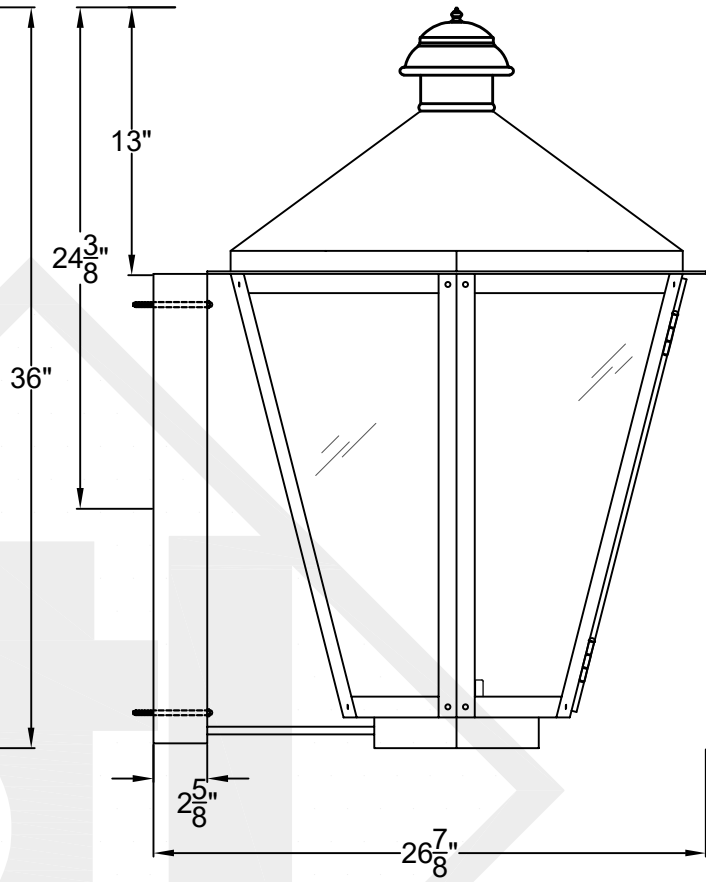

BILOXI MINI COPPER WALL BRACKET

Available w/ Solid
or Glass Top

Front View

Side View

Backplate

St. James
LIGHTING

SCALE: N.T.S.	DRAFT: T. Herring
FILE: BILMINI	APP'D: J. Ragan
JOB: X	DATE: 4-21-2023

Lights are handcrafted.
Dimensions may vary by 1/4"

Available w/ Solid
or Glass Top

Front View

Side View

Backplate

St. James
LIGHTING

SCALE: N.T.S.	DRAFT: T. Herring
FILE: BILM	APP'D: J. Ragan
JOB: X	DATE: 4-21-2023

Lights are handcrafted.
Dimensions may vary by 1/4"

Lights are handcrafted.
Dimensions may vary by 1/4"

B.T.U. Rating
Natural Gas: 2730 B.T.U.
Propane: 2080 B.T.U.

BILOXI GRANDE COPPER WALL BRACKET

Available w/ Solid
or Glass Top

Front View

Side View

Backplate

St. James
LIGHTING

SCALE: N.T.S.	DRAFT: Y. McCullough
FILE: BILG	APP'D: J. Ragan
JOB: X	DATE: 11/15/23

Lights are handcrafted.
Dimensions may vary by 1/4"

B.T.U. Rating
Natural Gas: 5460 B.T.U.
Propane: 4160 B.T.U.