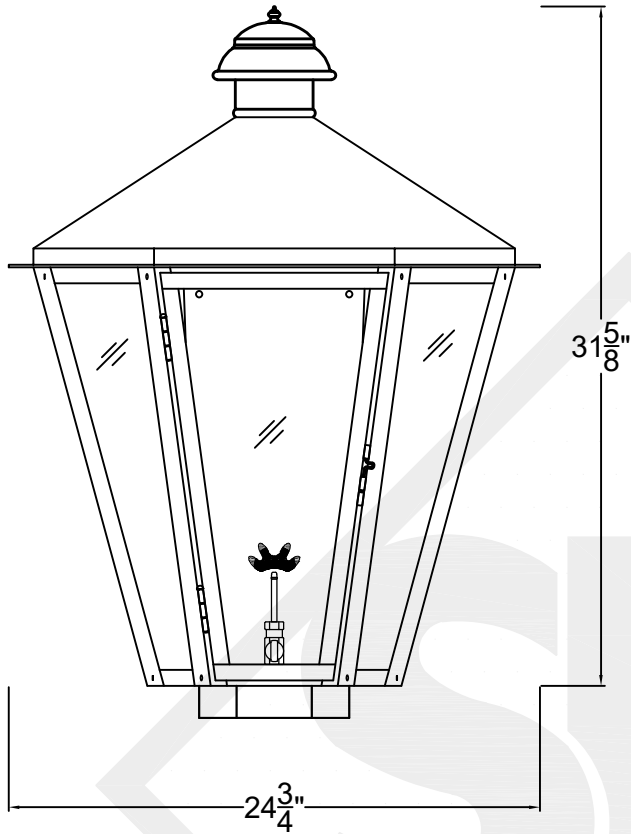

BILOXI LARGE COPPER WALL BRACKET