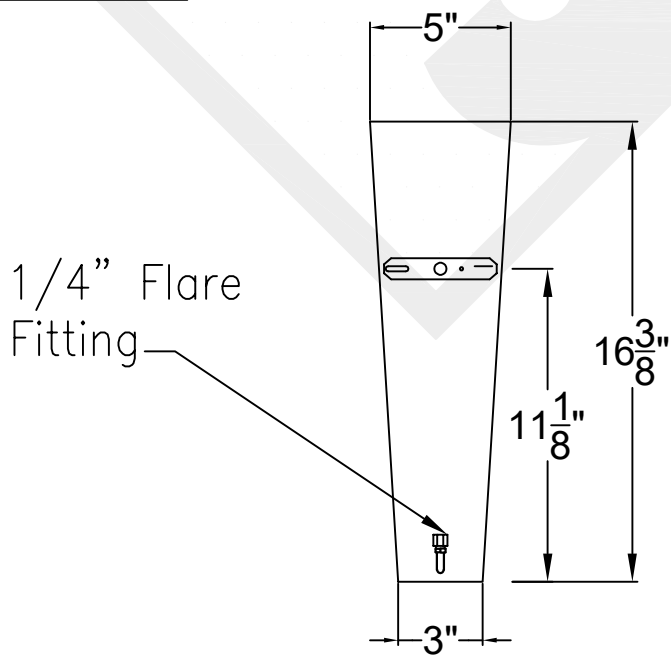

SCALE: N.T.S.	DRAFT: T. Herring
FILE: BILS	APP'D: J. Ragan
JOB: X	DATE: 4-20-2023

Lights are handcrafted.
Dimensions may vary by 1/4"

B.T.U. Rating
Natural Gas: 2730 B.T.U.
Propane: 2080 B.T.U.

BILOXI MEDIUM COPPER WALL BRACKET

Available w/ Solid
or Glass Top

Front View

Side View

Backplate

St. James
LIGHTING

SCALE: N.T.S.	DRAFT: T. Herring
FILE: BILM	APP'D: J. Ragan
JOB: X	DATE: 4-21-2023

Lights are handcrafted.
Dimensions may vary by 1/4"

Lights are handcrafted.
Dimensions may vary by 1/4"

B.T.U. Rating
Natural Gas: 2730 B.T.U.
Propane: 2080 B.T.U.

BILOXI GRANDE COPPER WALL BRACKET

Available w/ Solid
or Glass Top

Front View

Side View

Backplate