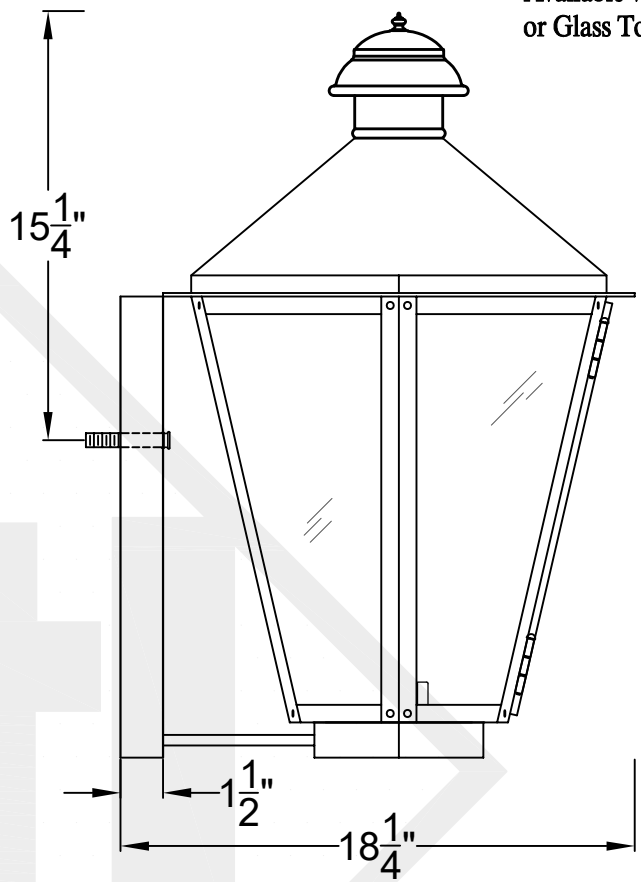

BILOXI MINI COPPER WALL BRACKET

Available w/ Solid
or Glass Top

Front View

Side View

Backplate

St. James
LIGHTING

SCALE: N.T.S.	DRAFT: T. Herring
FILE: BILMINI	APP'D: J. Ragan
JOB: X	DATE: 4-21-2023

Lights are handcrafted.
Dimensions may vary by 1/4"

SCALE: N.T.S.	DRAFT: T. Herring
FILE: BILS	APP'D: J. Ragan
JOB: X	DATE: 4-20-2023

Lights are handcrafted.
Dimensions may vary by 1/4"

B.T.U. Rating
Natural Gas: 2730 B.T.U.
Propane: 2080 B.T.U.

BILOXI MEDIUM COPPER WALL BRACKET

Available w/ Solid
or Glass Top

Front View

Side View

Backplate

St. James
LIGHTING

SCALE: N.T.S.	DRAFT: T. Herring
FILE: BILM	APP'D: J. Ragan
JOB: X	DATE: 4-21-2023

Lights are handcrafted.
Dimensions may vary by 1/4"

Lights are handcrafted.
Dimensions may vary by 1/4"

B.T.U. Rating
Natural Gas: 2730 B.T.U.
Propane: 2080 B.T.U.

BILOXI GRANDE COPPER WALL BRACKET

Available w/ Solid
or Glass Top

Front View

Side View

Backplate