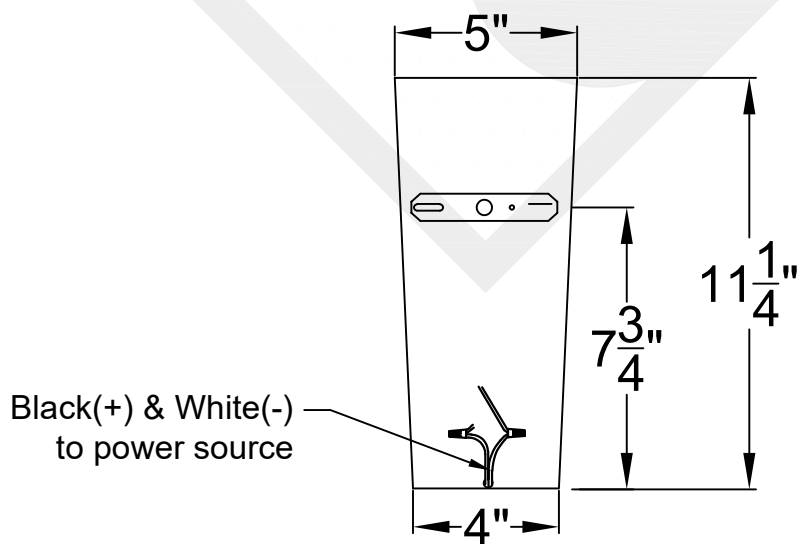

BILOXI MINI COPPER WALL BRACKET

Available w/ Solid
or Glass Top

Front View

Side View

Backplate

St. James
LIGHTING

SCALE: N.T.S.	DRAFT: T. Herring
FILE: BILMINI	APP'D: J. Ragan
JOB: X	DATE: 4-21-2023

Lights are handcrafted.
Dimensions may vary by 1/4"

Mini not Available in Gas

UL Certified
Candelabra- Max 60 Watt Bulb
Edison- Max 660 Watt Bulb

BILOXI SMALL COPPER WALL BRACKET

Available w/ Solid
or Glass Top

Front View

Side View

Backplate

St. James
LIGHTING

Lights are handcrafted.
Dimensions may vary by 1/4"

B.T.U. Rating
Natural Gas: 2730 B.T.U.
Propane: 2080 B.T.U.

BILOXI GRANDE COPPER WALL BRACKET

Available w/ Solid
or Glass Top

Front View

Side View

Backplate