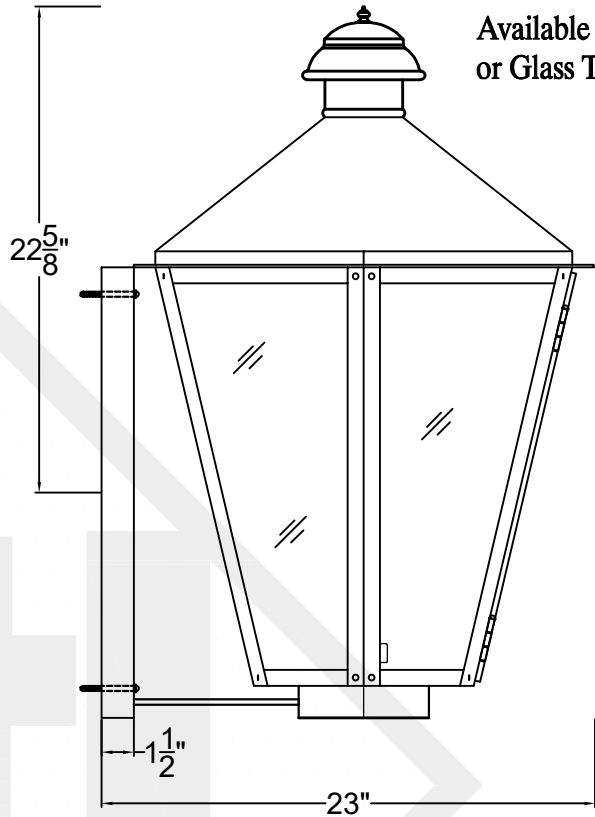

Available w/ Solid
or Glass Top

Side View