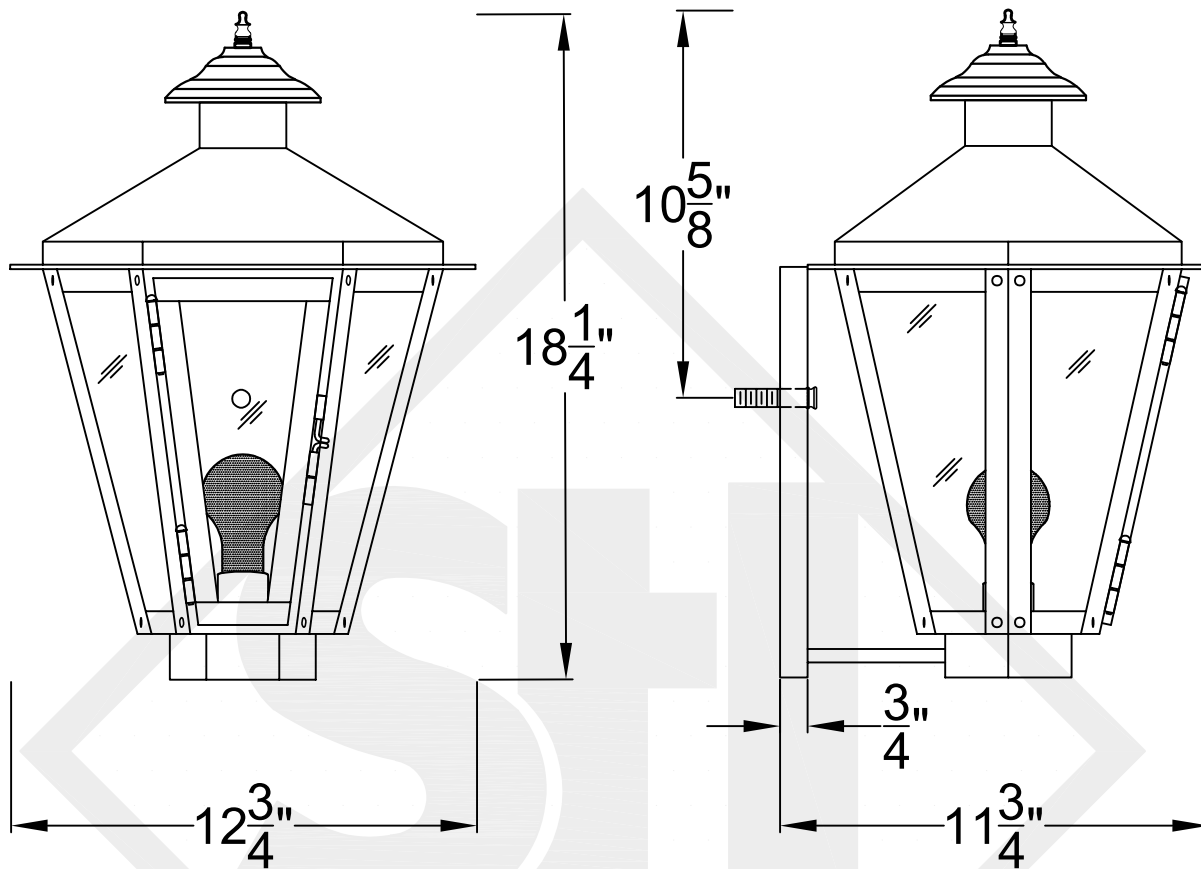

BILOXI MINI COPPER WALL BRACKET

Available w/ Solid
or Glass Top

Front View

Side View

Backplate

St. James
LIGHTING

SCALE: N.T.S.	DRAFT: T. Herring
FILE: BILMINI	APP'D: J. Ragan
JOB: X	DATE: 4-21-2023

Lights are handcrafted.
Dimensions may vary by 1/4"

Mini not Available in Gas

UL Certified
Candelabra- Max 60 Watt Bulb
Edison- Max 660 Watt Bulb

BILOXI SMALL COPPER WALL BRACKET

Available w/ Solid
or Glass Top

Front View

Side View

Backplate

St. James
LIGHTING

SCALE: N.T.S.	DRAFT: T. Herring
FILE: BILS	APP'D: J. Ragan
JOB: X	DATE: 4-20-2023

Lights are handcrafted.
Dimensions may vary by 1/4"

B.T.U. Rating
Natural Gas: 2730 B.T.U.
Propane: 2080 B.T.U.

BILOXI MEDIUM COPPER WALL BRACKET

Lights are handcrafted.
Dimensions may vary by 1/4"

B.T.U. Rating
Natural Gas: 2730 B.T.U.
Propane: 2080 B.T.U.

BILOXI GRANDE COPPER WALL BRACKET

Available w/ Solid
or Glass Top

Front View

Side View

Backplate