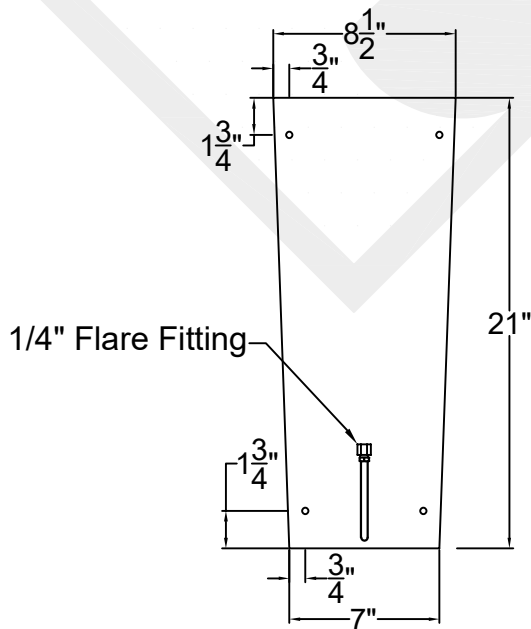

Available w/ Solid
or Glass Top

Front View

Side View

Backplate

St. James
LIGHTING

SCALE: N.T.S.	DRAFT: T. Herring
FILE: BILM	APP'D: J. Ragan
JOB: X	DATE: 4-21-2023

Lights are handcrafted.
Dimensions may vary by 1/4"

B.T.U. Rating
Natural Gas: 2730 B.T.U.
Propane: 2080 B.T.U.

BILOXI LARGE COPPER WALL BRACKET

Front View

Available w/ Solid
or Glass Top

Side View

Backplate

St. James
LIGHTING

SCALE: N.T.S.	DRAFT: Y. McCullough
FILE: BILL	APP'D: J. Ragan
JOB: X	DATE: 12/6/23

Lights are handcrafted.
Dimensions may vary by 1/4"

B.T.U. Rating
Natural Gas: 2730 B.T.U.
Propane: 2080 B.T.U.

BILOXI GRANDE COPPER WALL BRACKET

Available w/ Solid
or Glass Top

Front View

Side View

Backplate

St. James
LIGHTING

SCALE: N.T.S.	DRAFT: Y. McCullough
FILE: BILG	APP'D: J. Ragan
JOB: X	DATE: 11/15/23

Lights are handcrafted.
Dimensions may vary by 1/4"

B.T.U. Rating
Natural Gas: 5460 B.T.U.
Propane: 4160 B.T.U.