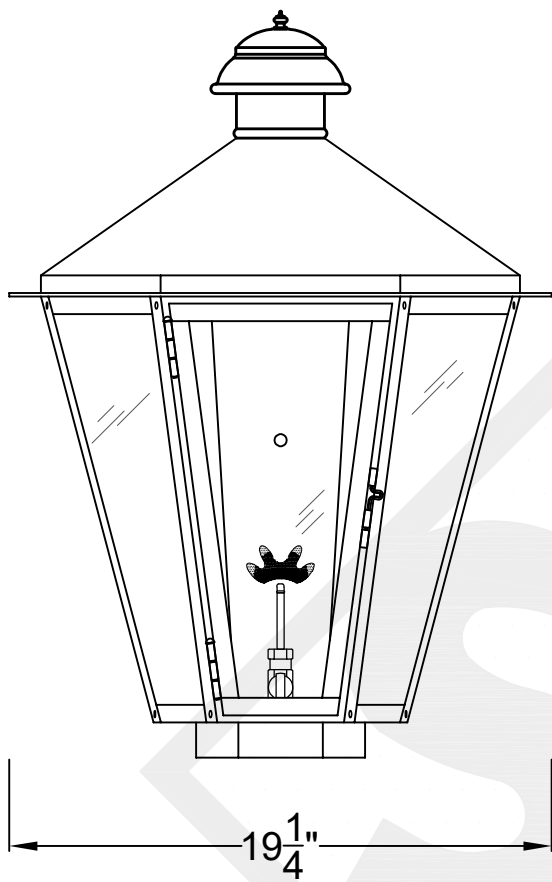

BILOXI MINI COPPER WALL BRACKET

Available w/ Solid
or Glass Top

Front View

Side View

Backplate

St. James
LIGHTING

SCALE: N.T.S.	DRAFT: T. Herring
FILE: BILMINI	APP'D: J. Ragan
JOB: X	DATE: 4-21-2023

Lights are handcrafted.
Dimensions may vary by 1/4"

Mini not Available in Gas

UL Certified
Candelabra- Max 60 Watt Bulb
Edison- Max 660 Watt Bulb

BILOXI SMALL COPPER WALL BRACKET

Available w/ Solid
or Glass Top

Front View

Side View

Backplate

St. James
LIGHTING

SCALE: N.T.S.	DRAFT: T. Herring
FILE: BILS	APP'D: J. Ragan
JOB: X	DATE: 4-20-2023

Lights are handcrafted.
Dimensions may vary by 1/4"

B.T.U. Rating
Natural Gas: 2730 B.T.U.
Propane: 2080 B.T.U.

BILOXI MEDIUM COPPER WALL BRACKET

Available w/ Solid
or Glass Top

Front View

Side View

Backplate

St. James
LIGHTING

SCALE: N.T.S.	DRAFT: T. Herring
FILE: BILM	APP'D: J. Ragan
JOB: X	DATE: 4-21-2023

Lights are handcrafted.
Dimensions may vary by 1/4"