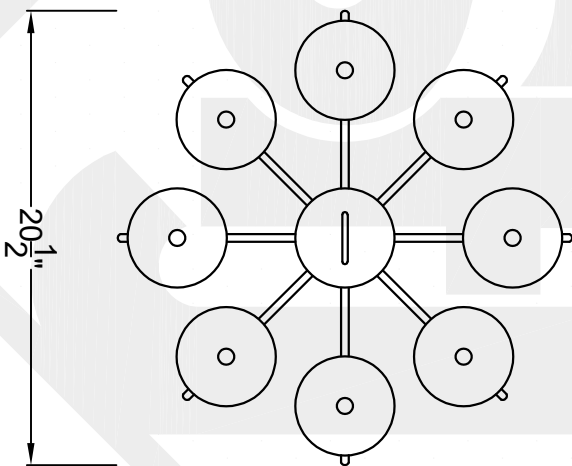

LONG ISLAND SMALL

8 Light
Comes standard w/
6' of chain

Front View

Top View

Ceiling Mount

	
St. James LIGHTING	
SCALE: N.T.S.	DRAFT: Y. McCullough
FILE: LONS	APP'D: J. Rogan
JOB: X	DATE: 12/26/23

Lights are handcrafted.
Dimensions may vary by 1/4"

UL Certified
Candelabra- Max 60 Watt Bulb
Edison- Max 660 Watt Bulb