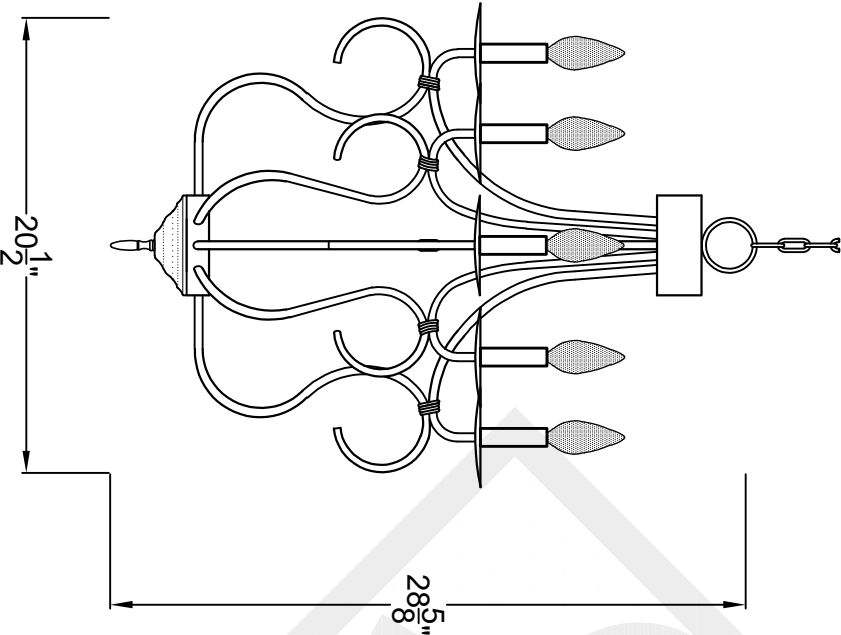

LONG ISLAND SMALL

8 Light
Comes standard w/
6' of chain

Front View

Top View

Ceiling Mount

	
St. James LIGHTING	
SCALE: N.T.S.	DRAFT: Y. McCullough
FILE: LONS	APP'D: J. Rogan
JOB: X	DATE: 12/26/23

Lights are handcrafted.
Dimensions may vary by 1/4"

UL Certified
Candelabra- Max 60 Watt Bulb
Edison- Max 660 Watt Bulb