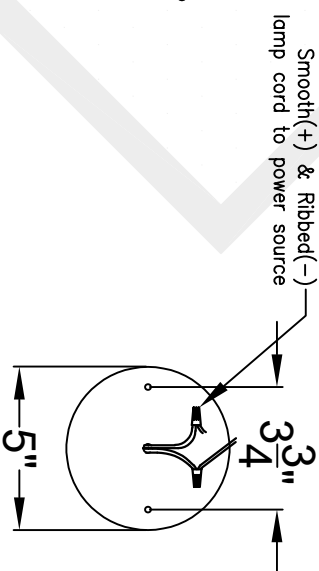

LONG ISLAND SMALL

8 Light
Comes standard w/
6' of chain

Front View

Top View

Ceiling Mount

	
St. James LIGHTING	
SCALE: N.T.S.	DRAFT: Y. McCullough
FILE: LONS	APP'D: J. Rogan
JOB: X	DATE: 12/26/23

Lights are handcrafted.
Dimensions may vary by 1/4"

UL Certified
Candelabra- Max 60 Watt Bulb
Edison- Max 660 Watt Bulb