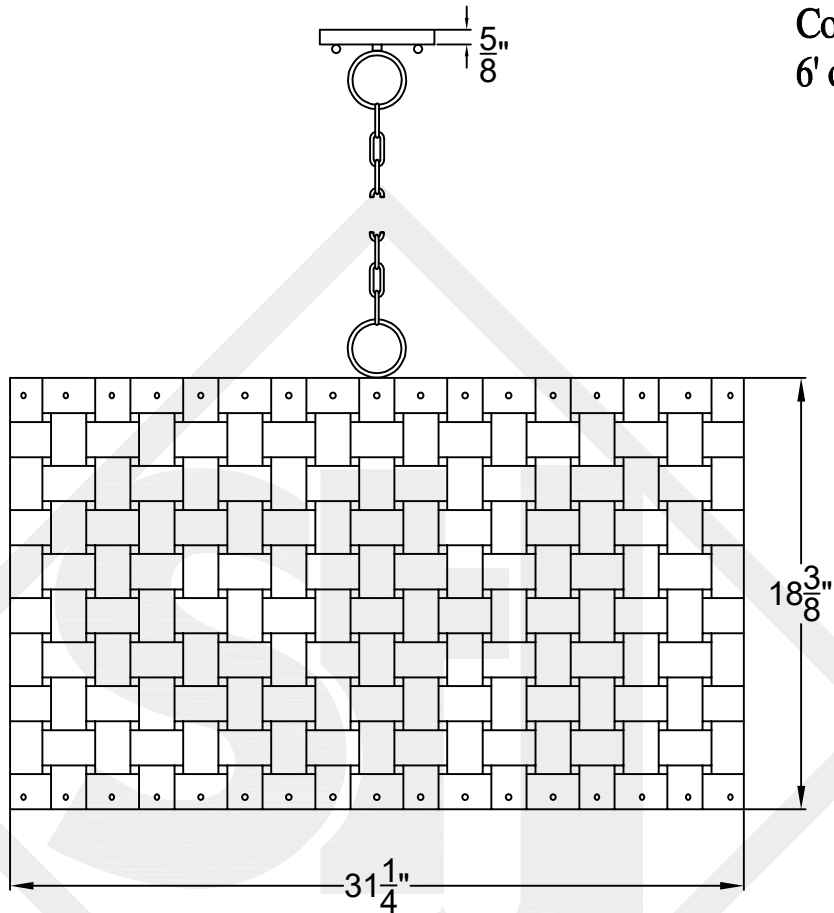

BASKET WEAVE GRANDE

Quad Candelabra
Comes standard w/
6' of chain

Front View

Ceiling Mount

St. James
LIGHTING

SCALE: N.T.S. DRAFT: T. Herring
FILE: BASG APP'D: J. Ragan
JOB: X DATE: 4-20-2023

Lights are handcrafted.
Dimensions may vary by 1/4"

UL Certified
Candelabra- Max 60 Watt Bulb
Edison- Max 660 Watt Bulb