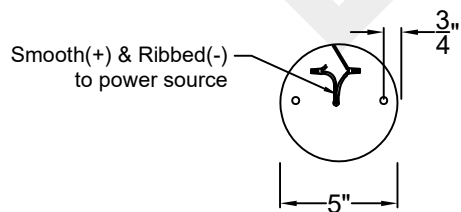

BASKET WEAVE GRANDE

Quad Candelabra
Comes standard w/
6' of chain

Front View

Ceiling Mount

St. James
LIGHTING

SCALE: N.T.S. DRAFT: T. Herring
FILE: BASG APP'D: J. Ragan
JOB: X DATE: 4-20-2023

Lights are handcrafted.
Dimensions may vary by 1/4"

UL Certified
Candelabra- Max 60 Watt Bulb
Edison- Max 660 Watt Bulb