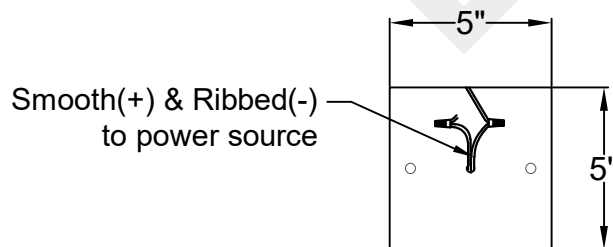

# COZUMEL MEDIUM

Triple Candelabra  
Comes standard w/ 6'  
of chain

Front View

Ceiling Mount

St. James  
LIGHTING

SCALE: N.T.S.	DRAFT: Y. McCullough
FILE: COZM	APP'D: J. Ragan
JOB: X	DATE: 12/19/23

Lights are handcrafted.  
Dimensions may vary by 1/4"