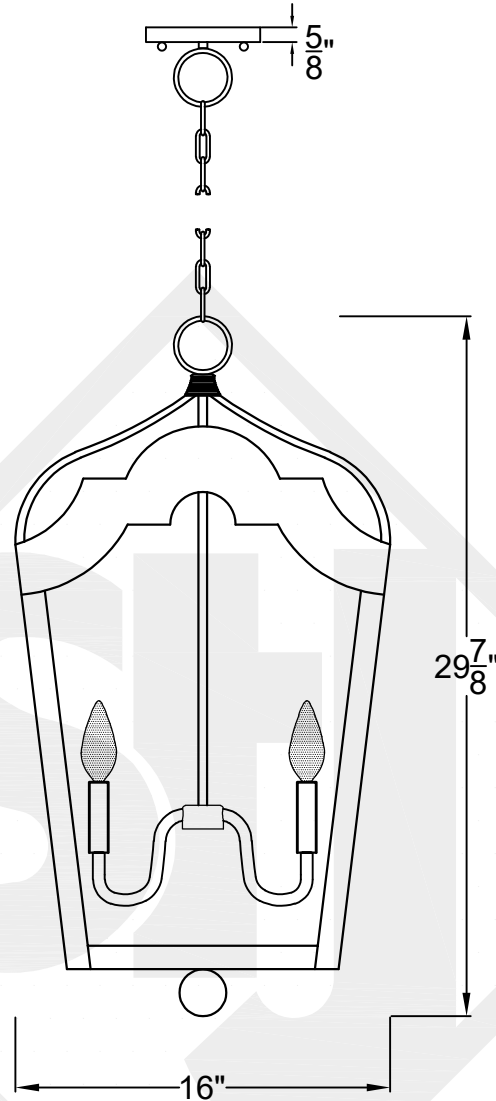

# COZUMEL MEDIUM

Triple Candelabra  
Comes standard w/ 6'  
of chain

Front View

Ceiling Mount

St. James  
LIGHTING

SCALE: N.T.S.	DRAFT: Y. McCullough
FILE: COZM	APP'D: J. Ragan
JOB: X	DATE: 12/19/23

Lights are handcrafted.  
Dimensions may vary by 1/4"

UL Certified  
Candelabra- Max 60 Watt Bulb  
Edison- Max 660 Watt Bulb