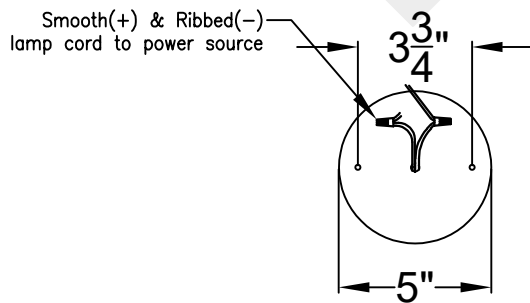

# TEAR DROP GRANDE

10 Lights  
Comes standard w/ 6'  
of chain

Front View

Ceiling Mount

St. James  
LIGHTING

SCALE: N.T.S.	DRAFT: T. Herring
FILE: TEAG	APP'D: J. Ragan
JOB: X	DATE: 4-24-2023

Lights are handcrafted.  
Dimensions may vary by 1/4"

UL Certified  
Candelabra- Max 60 Watt Bulb  
Edison- Max 660 Watt Bulb