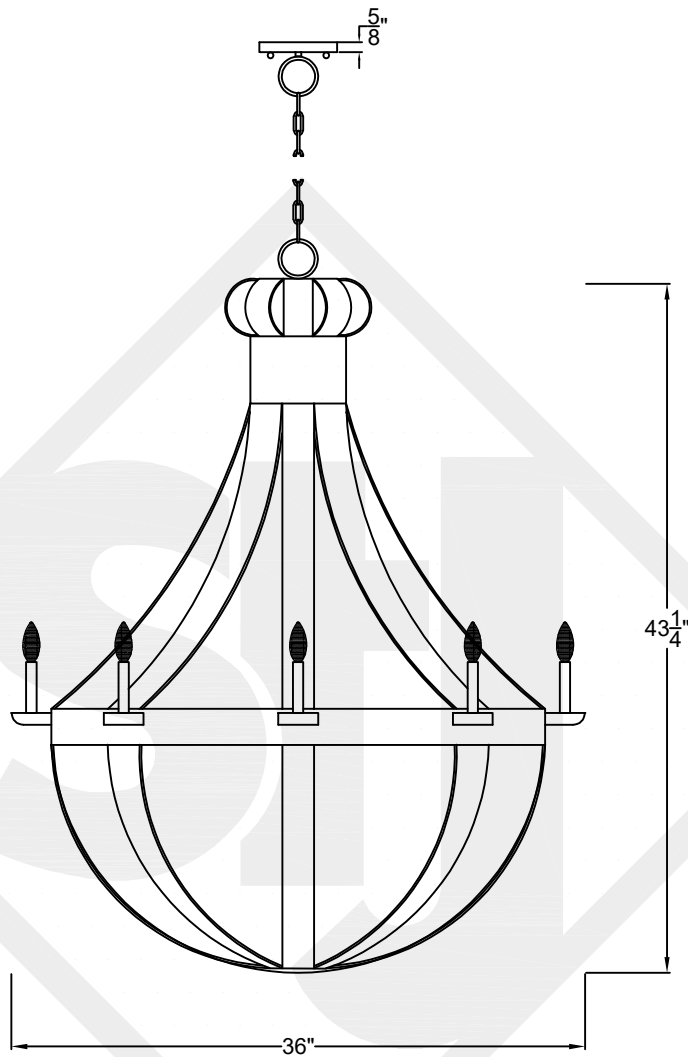

# TEAR DROP GRANDE

10 Lights  
Comes standard w/ 6'  
of chain

Front View

Ceiling Mount

St. James  
LIGHTING

SCALE: N.T.S.	DRAFT: T. Herring
FILE: TEAG	APP'D: J. Ragan
JOB: X	DATE: 4-24-2023

Lights are handcrafted.  
Dimensions may vary by 1/4"

UL Certified  
Candelabra- Max 60 Watt Bulb  
Edison- Max 660 Watt Bulb