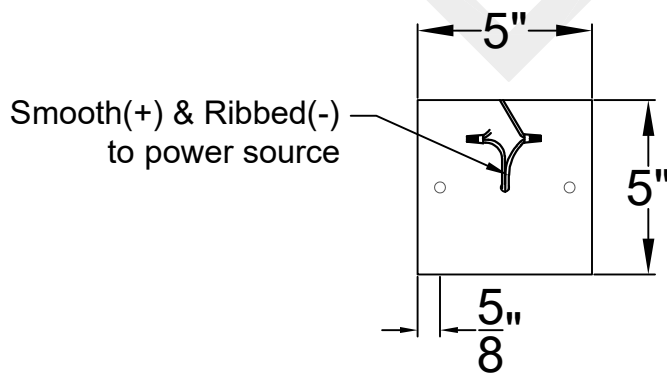

ABILENE MINI

Triple Candelabra
Comes with Antique Glass

Comes standard
w/ 6' of chain

Front View

Ceiling Mount

St. James
LIGHTING

SCALE: N.T.S. DRAFT: Y. McCullough
FILE: ABIMINI APP'D: J. Ragan
JOB: X DATE: 12/26/23

Lights are handcrafted.
Dimensions may vary by 1/4"

UL Certified
Candelabra- Max 60 Watt Bulb
Edison- Max 660 Watt Bulb