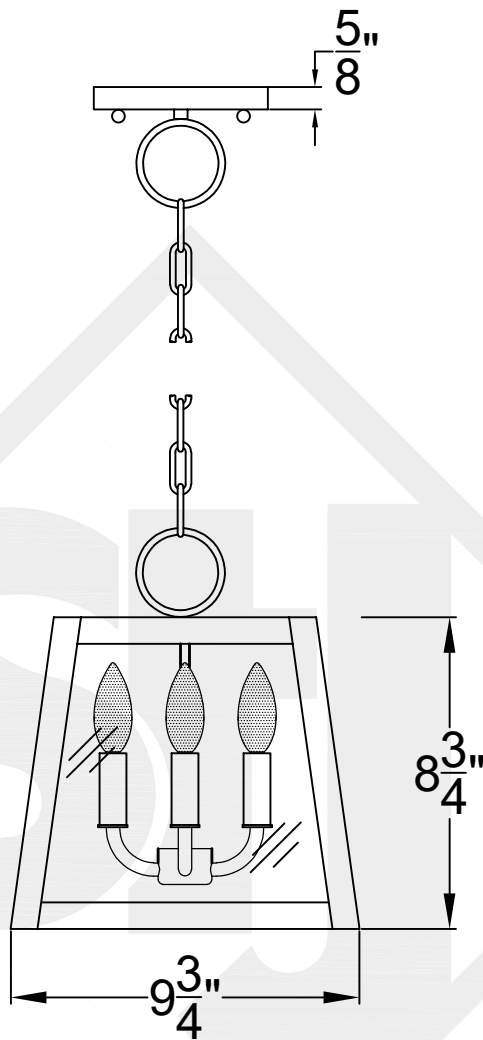

ABILENE MINI

Triple Candelabra
Comes with Antique Glass

Comes standard
w/ 6' of chain

Front View

Ceiling Mount

St. James
LIGHTING

SCALE: N.T.S. DRAFT: Y. McCullough
FILE: ABIMINI APP'D: J. Ragan
JOB: X DATE: 12/26/23

Lights are handcrafted.
Dimensions may vary by 1/4"

UL Certified
Candelabra- Max 60 Watt Bulb
Edison- Max 660 Watt Bulb