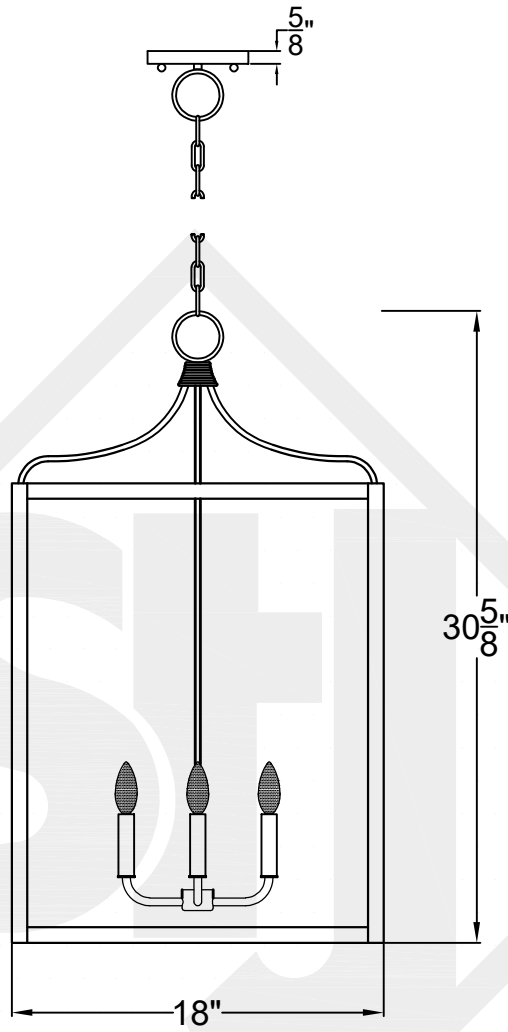

STRUCTURE LARGE

Triple Candelabra
Comes standard w/
6' of chain

Front View

Ceiling Mount

St. James
LIGHTING

SCALE: N.T.S.	DRAFT: J. Grippo
FILE: STRL	APP'D: J. Ragan
JOB: X	DATE: 12-27-2023

Lights are handcrafted.
Dimensions may vary by 1/4"

UL Certified
Candelabra- Max 60 Watt Bulb
Edison- Max 660 Watt Bulb