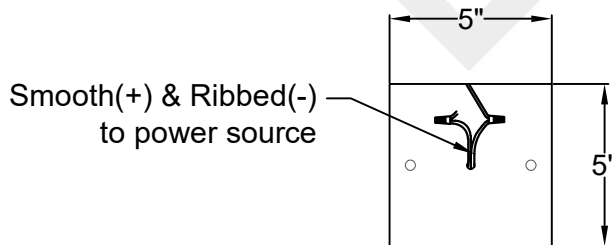

STRUCTURE LARGE

Triple Candelabra
Comes standard w/
6' of chain

Front View

Ceiling Mount

St. James
LIGHTING

SCALE: N.T.S.	DRAFT: J. Grippo
FILE: STRL	APP'D: J. Ragan
JOB: X	DATE: 12-27-2023

Lights are handcrafted.
Dimensions may vary by 1/4"