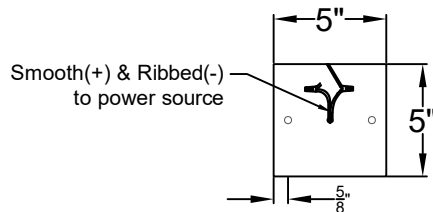

OLD SALT RUN MEDIUM

Triple Candelabra
Comes standard with 6'
of chain

Front View

Ceiling Mount

St. James
LIGHTING

SCALE: N.T.S.	DRAFT: Y. McCullough
FILE: OLDM	APP'D: J. Ragan
JOB: X	DATE: 12/19/23

Lights are handcrafted.
Dimensions may vary by 1/4"