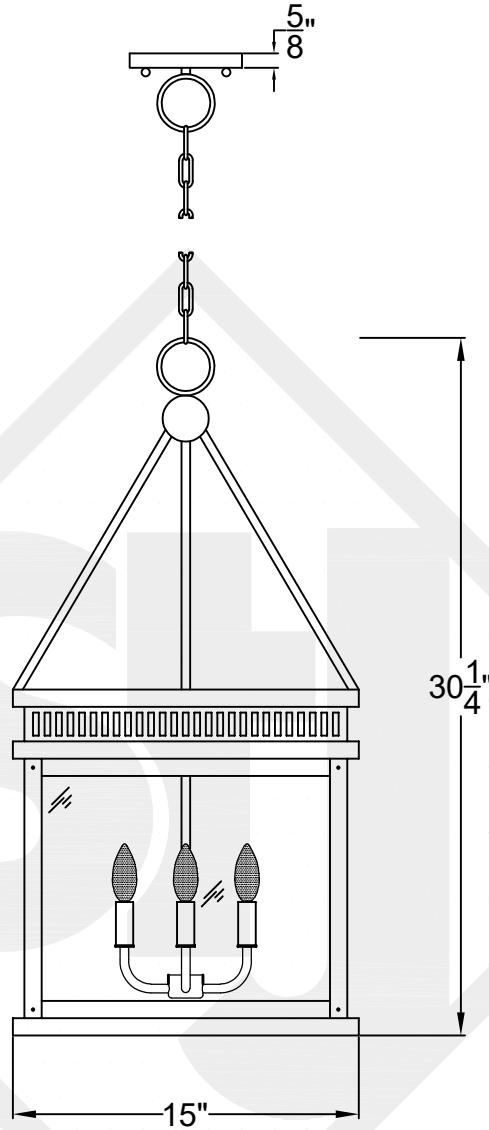

OLD SALT RUN MEDIUM

Triple Candelabra
Comes standard with 6'
of chain

Front View

Ceiling Mount

St. James
LIGHTING

SCALE: N.T.S.	DRAFT: Y. McCullough
FILE: OLDM	APP'D: J. Ragan
JOB: X	DATE: 12/19/23

Lights are handcrafted.
Dimensions may vary by 1/4"

UL Certified
Candelabra- Max 60 Watt Bulb
Edison- Max 660 Watt Bulb