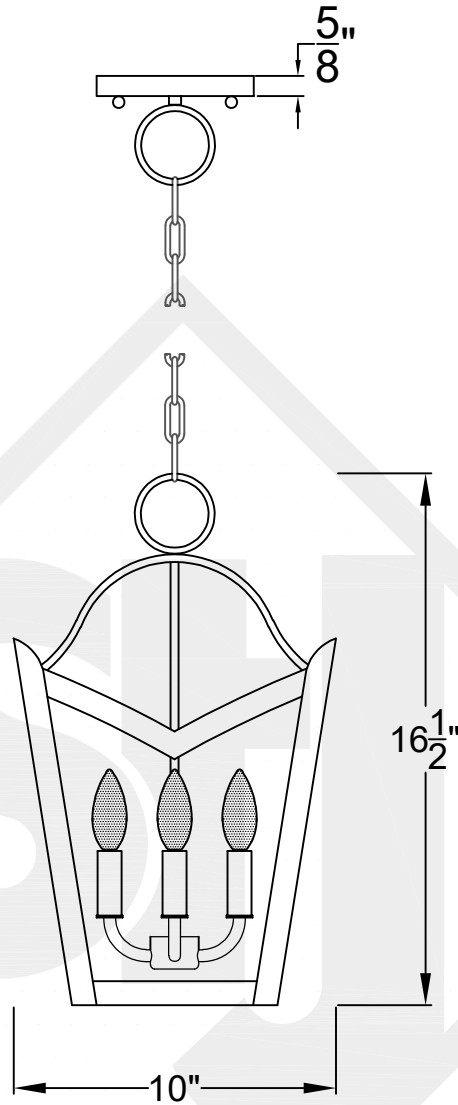

# NEEDHAM MINI

Triple Candelabra  
Comes standard w/ 6'  
of chain

Front View

Ceiling Mount

St. James  
LIGHTING

SCALE: N.T.S.	DRAFT: Y. McCullough
FILE: NEEMINI	APP'D: J. Ragan
JOB: X	DATE: 12/18/23

Lights are handcrafted.  
Dimensions may vary by 1/4"

UL Certified  
Candelabra- Max 60 Watt Bulb  
Edison- Max 660 Watt Bulb