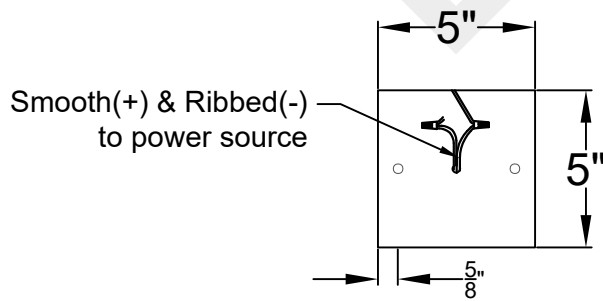

# NEEDHAM MINI

Triple Candelabra  
Comes standard w/ 6'  
of chain

Front View

Ceiling Mount

St. James  
LIGHTING

SCALE: N.T.S.	DRAFT: Y. McCullough
FILE: NEEMINI	APP'D: J. Ragan
JOB: X	DATE: 12/18/23

Lights are handcrafted.  
Dimensions may vary by 1/4"

UL Certified  
Candelabra- Max 60 Watt Bulb  
Edison- Max 660 Watt Bulb