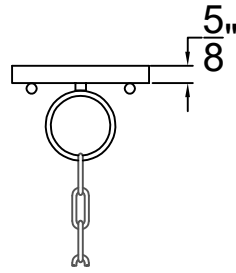

NEEDHAM SMALL

Triple Candelabra
Comes standard w/ 6'
of chain

Front View

Ceiling Mount

St. James
LIGHTING

SCALE: N.T.S. DRAFT: T. Herring
FILE: NEES APP'D: J. Ragan
JOB: X DATE: 4-24-2023

Lights are handcrafted.
Dimensions may vary by 1/4"