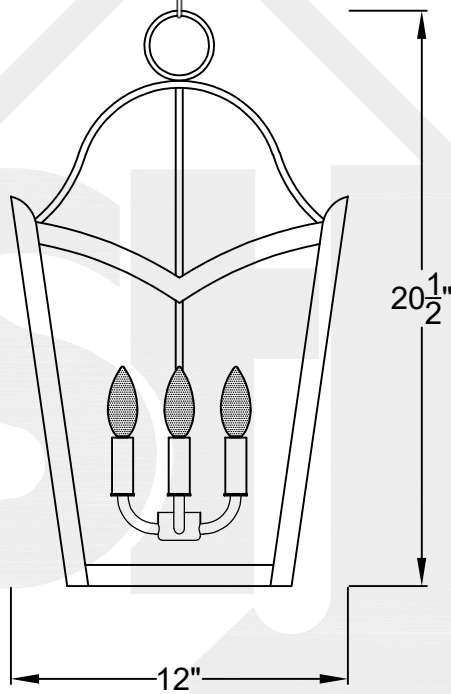

NEEDHAM SMALL

Triple Candelabra
Comes standard w/ 6'
of chain

Front View

Ceiling Mount

St. James
LIGHTING

SCALE: N.T.S. DRAFT: T. Herring
FILE: NEES APP'D: J. Ragan
JOB: X DATE: 4-24-2023

Lights are handcrafted.
Dimensions may vary by 1/4"

UL Certified
Candelabra- Max 60 Watt Bulb
Edison- Max 660 Watt Bulb