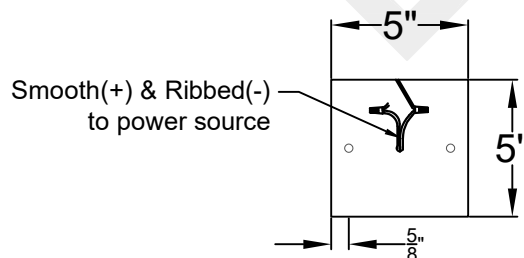

NEEDHAM SMALL

Triple Candelabra
Comes standard w/ 6'
of chain

Front View

Ceiling Mount

St. James
LIGHTING

SCALE: N.T.S. DRAFT: T. Herring
FILE: NEES APP'D: J. Ragan
JOB: X DATE: 4-24-2023

Lights are handcrafted.
Dimensions may vary by 1/4"