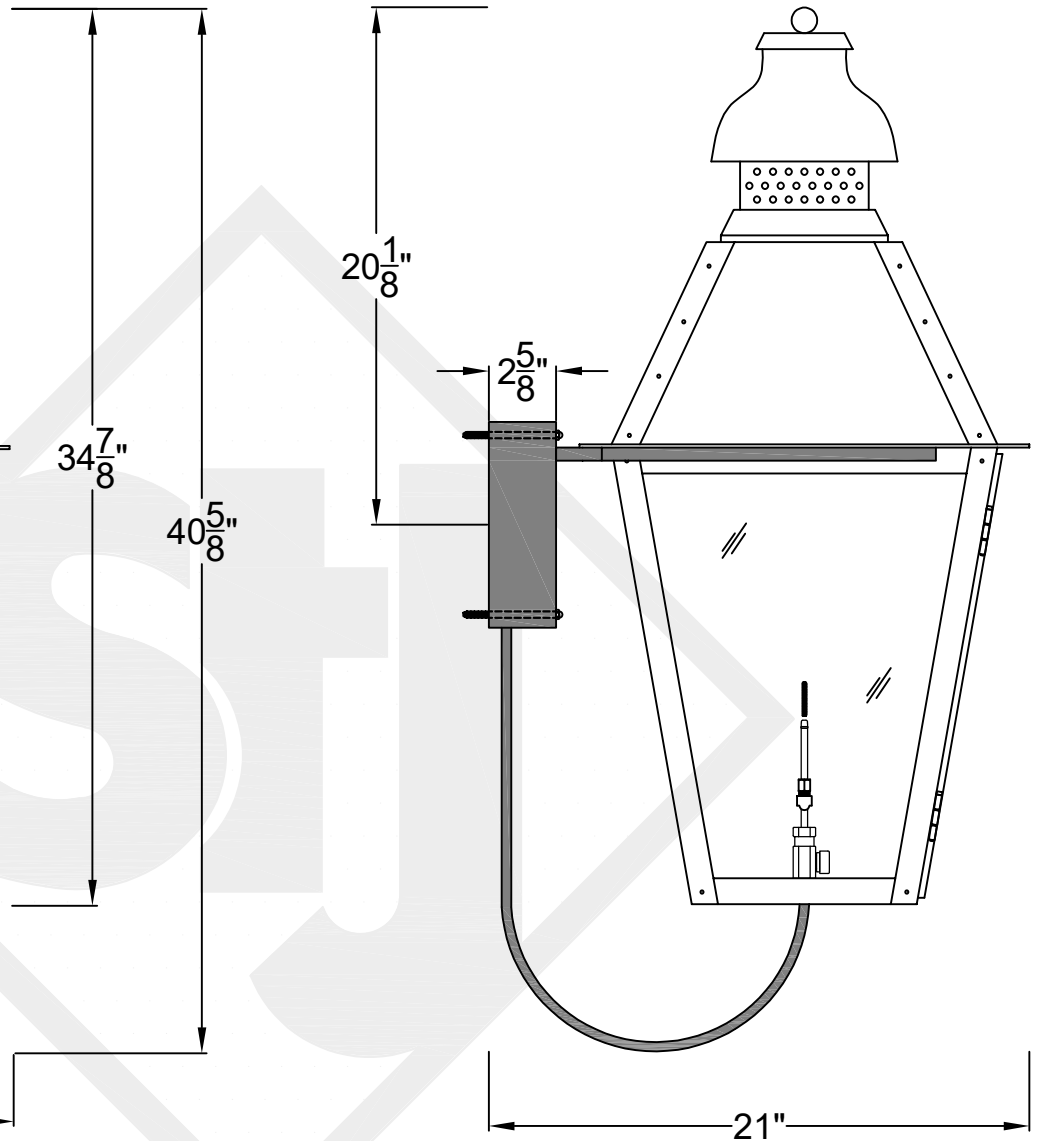

LOGAN SMALL STEEL WALL MOUNT

Available w/ Solid
or Glass Top

Backplate

St. James
LIGHTING

SCALE: N.T.S. DRAFT: T. Herring
FILE: LOGS APP'D: J. Ragan
JOB: X DATE: 8-3-2023

Lights are handcrafted.
Dimensions may vary by 1/4"

Lights are handcrafted.
Dimensions may vary by 1/4"

B.T.U. Rating
Natural Gas: 2730 B.T.U.
Propane: 2080 B.T.U.

LOGAN LARGE STEEL WALL MOUNT

Available w/ Solid
or Glass Top

Front View

Side View

Backplate

St. James
LIGHTING

SCALE: N.T.S.	DRAFT: Y. McCullough
FILE: LOGL	APP'D: J. Ragan
JOB: X	DATE: 11/24/23

Lights are handcrafted.
Dimensions may vary by 1/4"

B.T.U. Rating
Natural Gas: 2730 B.T.U.
Propane: 2080 B.T.U.

LOGAN GRANDE STEEL WALL MOUNT

Available w/ Solid
or Glass Top

Front View

Side View

Backplate

St. James
LIGHTING

SCALE: N.T.S.	DRAFT: Y. McCullough
FILE: LOGG	APP'D: J. Ragan
JOB: X	DATE: 11/24/23

Lights are handcrafted.
Dimensions may vary by 1/4"