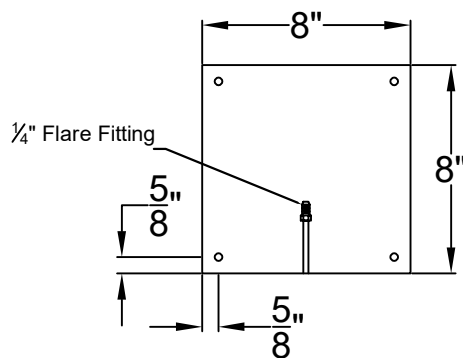

Lights are handcrafted.
Dimensions may vary by 1/4"

B.T.U. Rating
Natural Gas: 2730 B.T.U.
Propane: 2080 B.T.U.

LOGAN LARGE STEEL WALL MOUNT

Available w/ Solid
or Glass Top

Front View

Side View

Backplate

St. James
LIGHTING

SCALE: N.T.S.	DRAFT: Y. McCullough
FILE: LOGL	APP'D: J. Ragan
JOB: X	DATE: 11/24/23

Lights are handcrafted.
Dimensions may vary by 1/4"

B.T.U. Rating
Natural Gas: 2730 B.T.U.
Propane: 2080 B.T.U.

LOGAN GRANDE STEEL WALL MOUNT

Available w/ Solid
or Glass Top

Front View

Side View

Backplate

St. James
LIGHTING

SCALE: N.T.S.	DRAFT: Y. McCullough
FILE: LOGG	APP'D: J. Ragan
JOB: X	DATE: 11/24/23

Lights are handcrafted.
Dimensions may vary by 1/4"