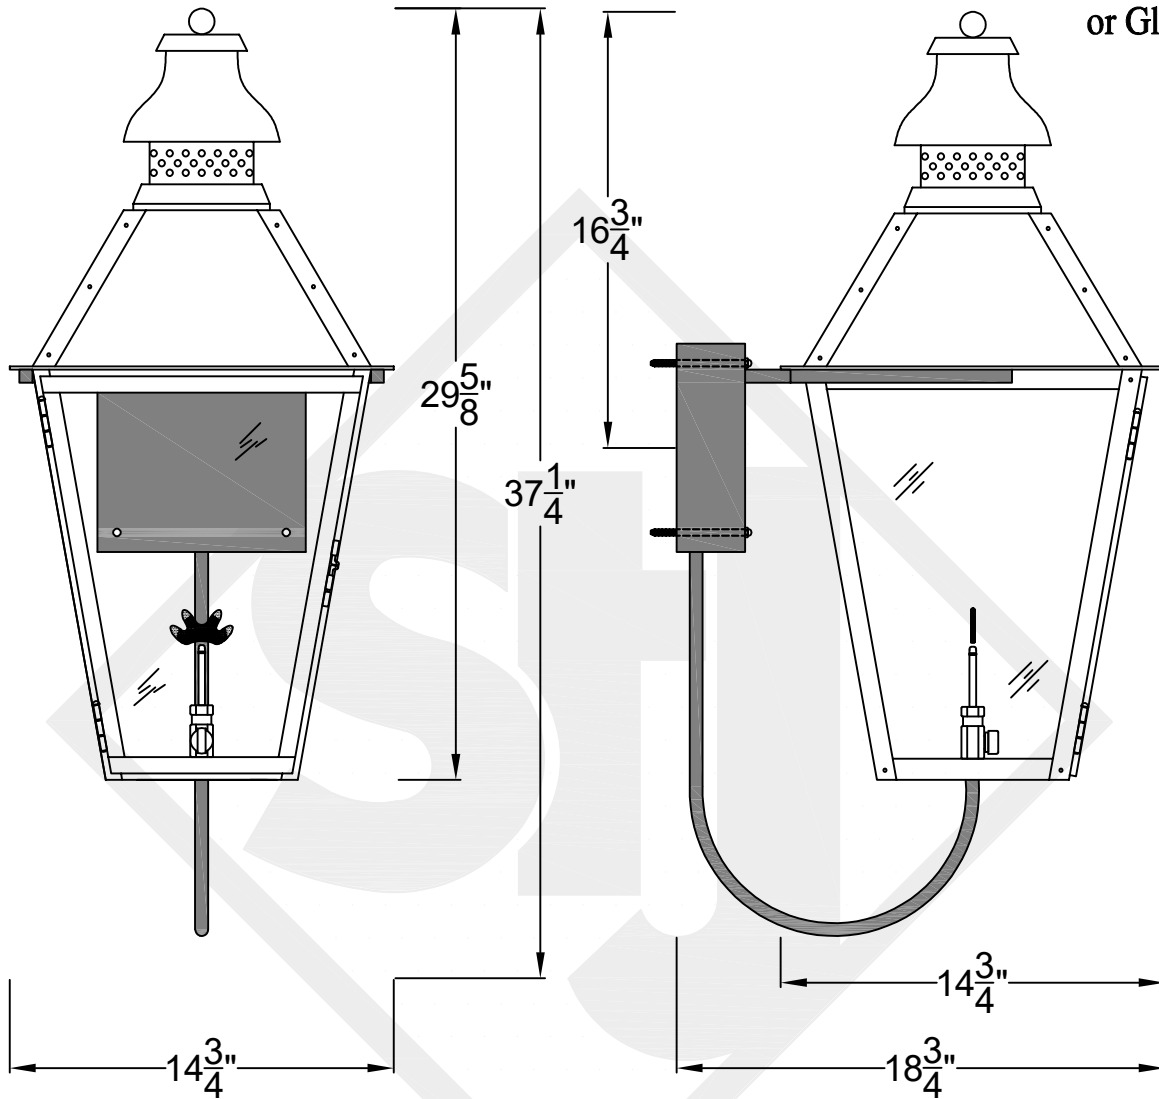

LOGAN SMALL STEEL WALL MOUNT

Available w/ Solid
or Glass Top

Backplate

St. James
LIGHTING

SCALE: N.T.S. DRAFT: T. Herring
FILE: LOGS APP'D: J. Ragan
JOB: X DATE: 8-3-2023

Lights are handcrafted.
Dimensions may vary by 1/4"

Lights are handcrafted.
Dimensions may vary by 1/4"

B.T.U. Rating
Natural Gas: 2730 B.T.U.
Propane: 2080 B.T.U.

LOGAN LARGE STEEL WALL MOUNT

Available w/ Solid
or Glass Top

Front View

Side View

Backplate

St. James
LIGHTING

SCALE: N.T.S.	DRAFT: Y. McCullough
FILE: LOGL	APP'D: J. Ragan
JOB: X	DATE: 11/24/23

Lights are handcrafted.
Dimensions may vary by 1/4"

B.T.U. Rating
Natural Gas: 2730 B.T.U.
Propane: 2080 B.T.U.

LOGAN GRANDE STEEL WALL MOUNT

Available w/ Solid
or Glass Top

Front View

Side View

Backplate

St. James
LIGHTING

SCALE: N.T.S.	DRAFT: Y. McCullough
FILE: LOGG	APP'D: J. Ragan
JOB: X	DATE: 11/24/23

Lights are handcrafted.
Dimensions may vary by 1/4"