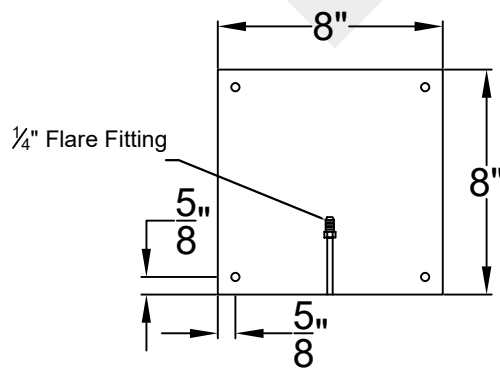

Backplate

St. James
LIGHTING

SCALE: N.T.S.	DRAFT: Y. McCullough
FILE: LOGM	APP'D: J. Ragan
JOB: X	DATE: 11/24/23

Lights are handcrafted.
Dimensions may vary by 1/4"

B.T.U. Rating
Natural Gas: 2730 B.T.U.
Propane: 2080 B.T.U.