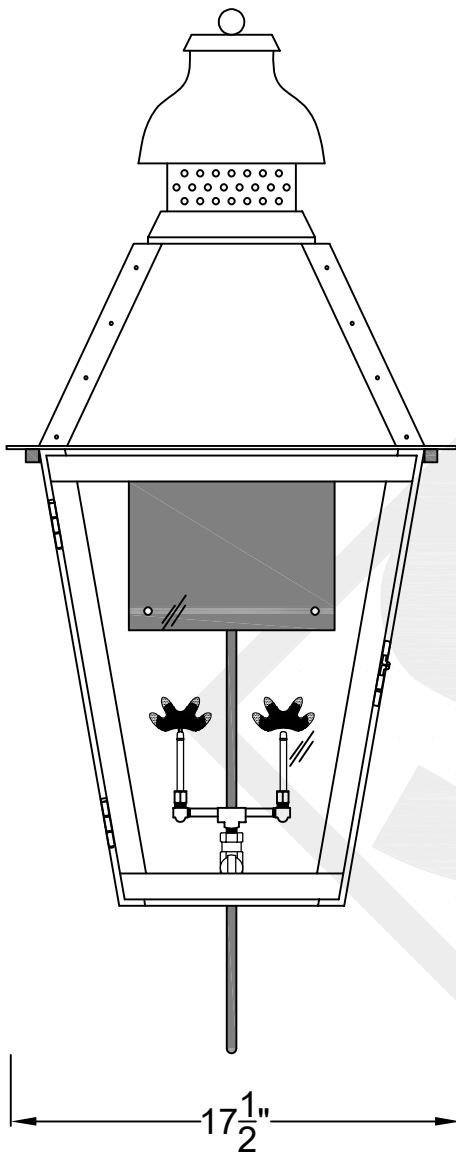

LOGAN SMALL STEEL WALL MOUNT

Available w/ Solid
or Glass Top

Backplate

St. James
LIGHTING

SCALE: N.T.S. DRAFT: T. Herring
FILE: LOGS APP'D: J. Ragan
JOB: X DATE: 8-3-2023

Lights are handcrafted.
Dimensions may vary by 1/4"

Lights are handcrafted.
Dimensions may vary by 1/4"

B.T.U. Rating
Natural Gas: 2730 B.T.U.
Propane: 2080 B.T.U.

LOGAN LARGE STEEL WALL MOUNT

Available w/ Solid
or Glass Top

Front View

Side View

Backplate

St. James
LIGHTING

SCALE: N.T.S.	DRAFT: Y. McCullough
FILE: LOGL	APP'D: J. Ragan
JOB: X	DATE: 11/24/23

Lights are handcrafted.
Dimensions may vary by 1/4"

B.T.U. Rating
Natural Gas: 2730 B.T.U.
Propane: 2080 B.T.U.

LOGAN GRANDE STEEL WALL MOUNT

Available w/ Solid
or Glass Top

Front View

Side View

Backplate

St. James
LIGHTING

SCALE: N.T.S.	DRAFT: Y. McCullough
FILE: LOGG	APP'D: J. Ragan
JOB: X	DATE: 11/24/23

Lights are handcrafted.
Dimensions may vary by 1/4"