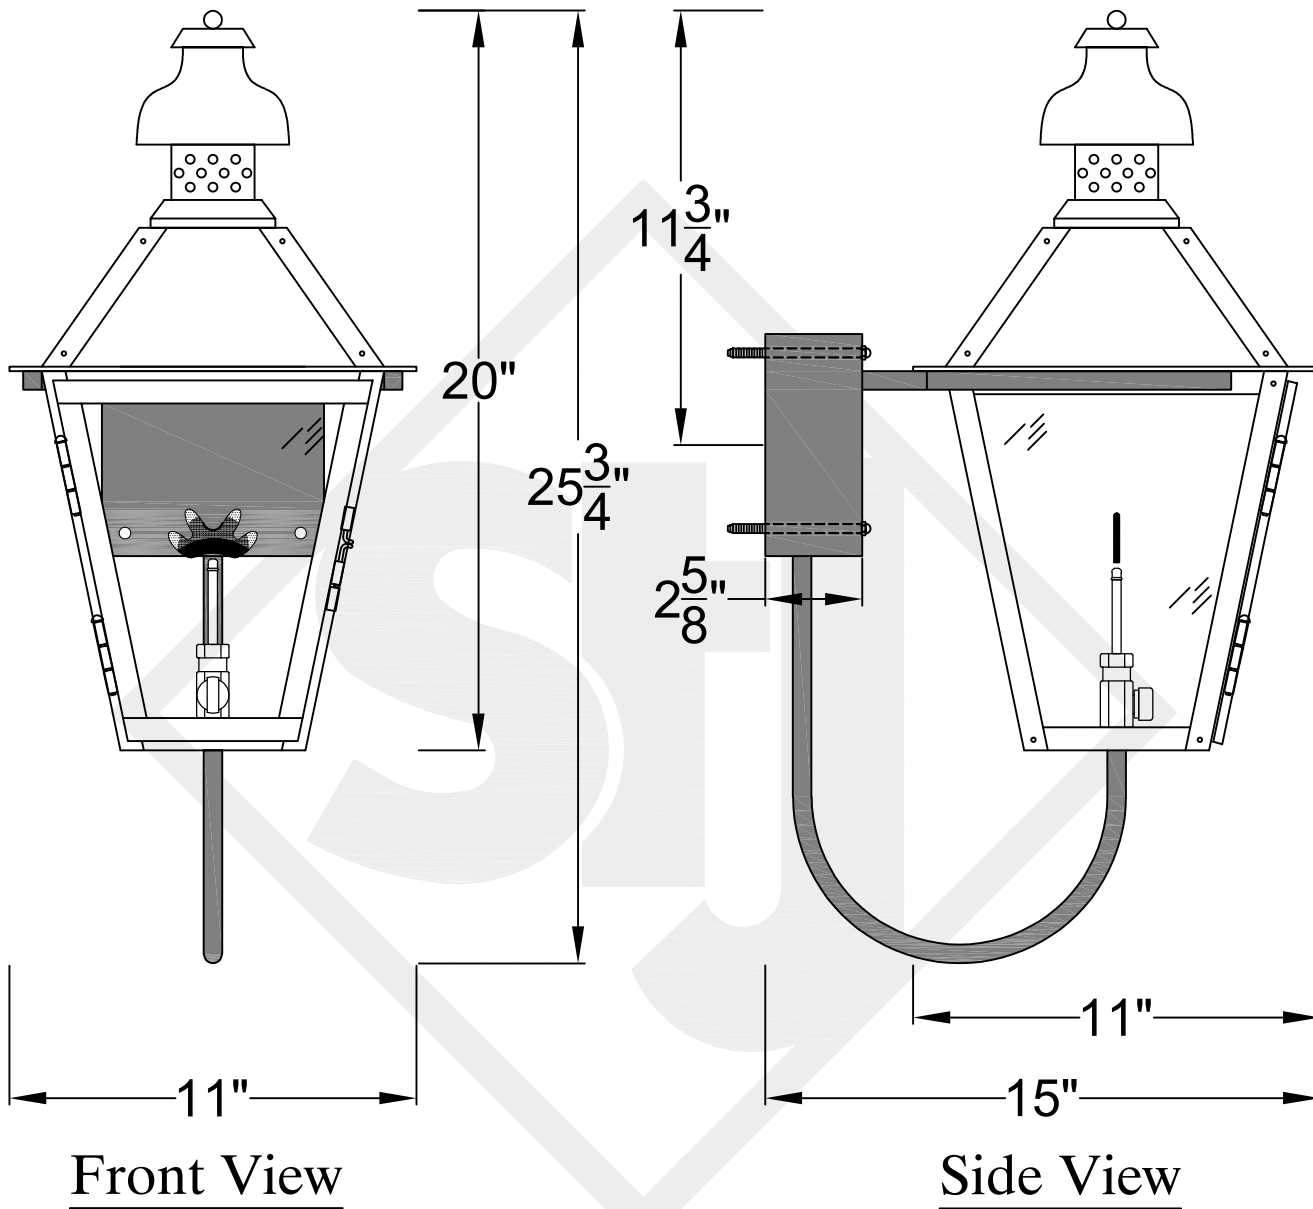

LOGAN SMALL STEEL WALL MOUNT

Available w/ Solid
or Glass Top

Backplate

St. James
LIGHTING

SCALE: N.T.S. DRAFT: T. Herring
FILE: LOGS APP'D: J. Ragan
JOB: X DATE: 8-3-2023

Lights are handcrafted.
Dimensions may vary by 1/4"

Lights are handcrafted.
Dimensions may vary by 1/4"

B.T.U. Rating
Natural Gas: 2730 B.T.U.
Propane: 2080 B.T.U.

LOGAN LARGE STEEL WALL MOUNT

Available w/ Solid
or Glass Top

Front View

Side View

Backplate

St. James
LIGHTING

SCALE: N.T.S.	DRAFT: Y. McCullough
FILE: LOGL	APP'D: J. Ragan
JOB: X	DATE: 11/24/23

Lights are handcrafted.
Dimensions may vary by 1/4"

B.T.U. Rating
Natural Gas: 2730 B.T.U.
Propane: 2080 B.T.U.

LOGAN GRANDE STEEL WALL MOUNT

Available w/ Solid
or Glass Top

Front View

Side View

Backplate

St. James
LIGHTING

SCALE: N.T.S.	DRAFT: Y. McCullough
FILE: LOGG	APP'D: J. Ragan
JOB: X	DATE: 11/24/23

Lights are handcrafted.
Dimensions may vary by 1/4"