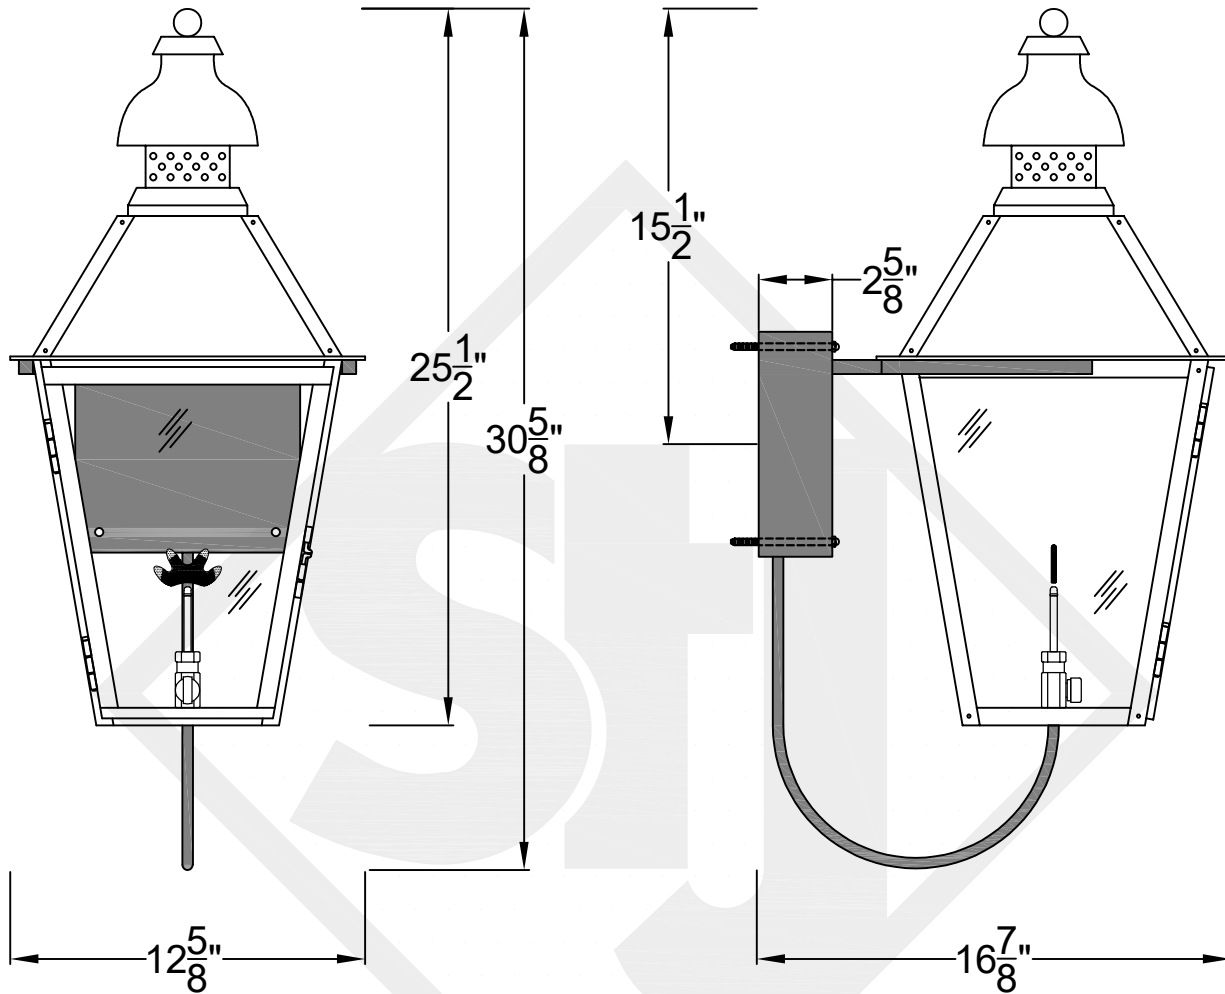

LOGAN MEDIUM STEEL WALL MOUNT

Available w/ Solid
or Glass Top

Front View

Side View