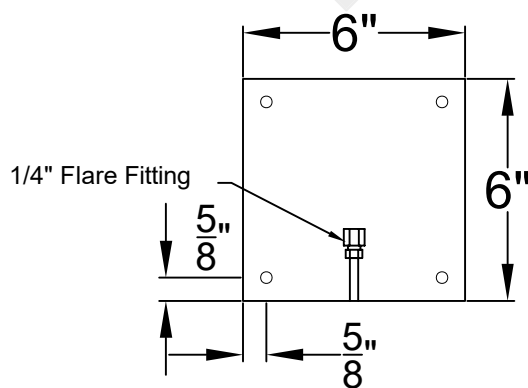

LOGAN SMALL STEEL WALL MOUNT

Available w/ Solid
or Glass Top

Backplate

St. James
LIGHTING

SCALE: N.T.S. DRAFT: T. Herring
FILE: LOGS APP'D: J. Ragan
JOB: X DATE: 8-3-2023

Lights are handcrafted.
Dimensions may vary by 1/4"

Lights are handcrafted.
Dimensions may vary by 1/4"

B.T.U. Rating
Natural Gas: 2730 B.T.U.
Propane: 2080 B.T.U.

LOGAN LARGE STEEL WALL MOUNT

Available w/ Solid
or Glass Top

Front View

Side View

Backplate

St. James
LIGHTING

SCALE: N.T.S.	DRAFT: Y. McCullough
FILE: LOGL	APP'D: J. Ragan
JOB: X	DATE: 11/24/23

Lights are handcrafted.
Dimensions may vary by 1/4"

B.T.U. Rating
Natural Gas: 2730 B.T.U.
Propane: 2080 B.T.U.

LOGAN GRANDE STEEL WALL MOUNT

Available w/ Solid
or Glass Top

Front View

Side View

Backplate

St. James
LIGHTING

SCALE: N.T.S.	DRAFT: Y. McCullough
FILE: LOGG	APP'D: J. Ragan
JOB: X	DATE: 11/24/23

Lights are handcrafted.
Dimensions may vary by 1/4"