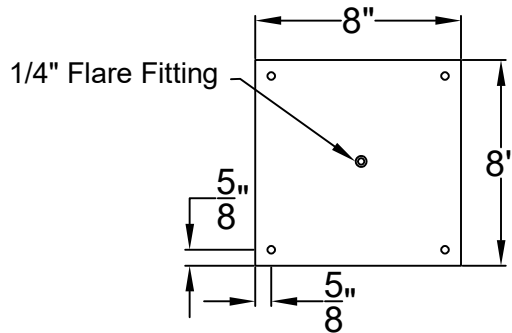

Lights are handcrafted.
Dimensions may vary by 1/4"

B.T.U. Rating
Natural Gas: 2730 B.T.U.
Propane: 2080 B.T.U.

LOGAN LARGE STEEL WALL MOUNT

Available w/ Solid
or Glass Top

Front View

Side View

Backplate

St. James
LIGHTING

SCALE: N.T.S.	DRAFT: Y. McCullough
FILE: LOGL	APP'D: J. Ragan
JOB: X	DATE: 11/24/23

Lights are handcrafted.
Dimensions may vary by 1/4"

B.T.U. Rating
Natural Gas: 2730 B.T.U.
Propane: 2080 B.T.U.

LOGAN GRANDE STEEL WALL MOUNT

Available w/ Solid
or Glass Top

Front View

Side View

Backplate

St. James
LIGHTING

SCALE: N.T.S.	DRAFT: Y. McCullough
FILE: LOGG	APP'D: J. Ragan
JOB: X	DATE: 11/24/23

Lights are handcrafted.
Dimensions may vary by 1/4"