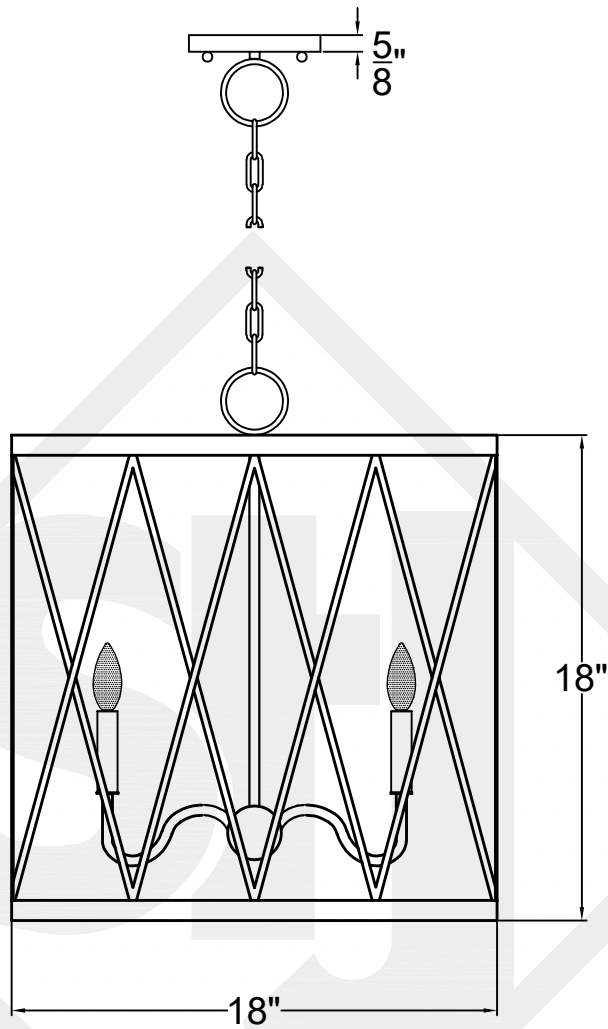

CYPRUSE MEDIUM

Quad Candelabra
Comes standard w/ 6'
of chain

Front View

Ceiling Mount

St. James
LIGHTING

SCALE: N.T.S.	DRAFT: T. Herring
FILE: CYPM	APP'D: J. Ragan
JOB: X	DATE: 4-20-2023

Lights are handcrafted.
Dimensions may vary by 1/4"

UL Certified
Candelabra- Max 60 Watt Bulb
Edison- Max 660 Watt Bulb