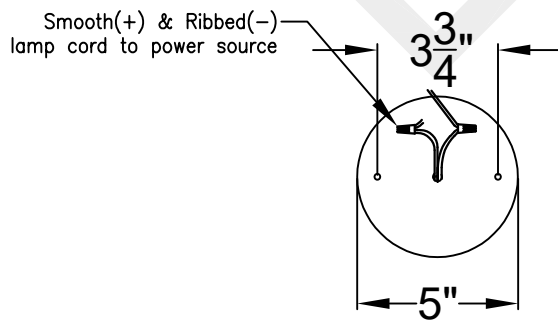

CYPRUSE MEDIUM

Quad Candelabra
Comes standard w/ 6'
of chain

Front View

Ceiling Mount

St. James
LIGHTING

SCALE: N.T.S.	DRAFT: T. Herring
FILE: CYPM	APP'D: J. Ragan
JOB: X	DATE: 4-20-2023

Lights are handcrafted.
Dimensions may vary by 1/4"

UL Certified
Candelabra- Max 60 Watt Bulb
Edison- Max 660 Watt Bulb