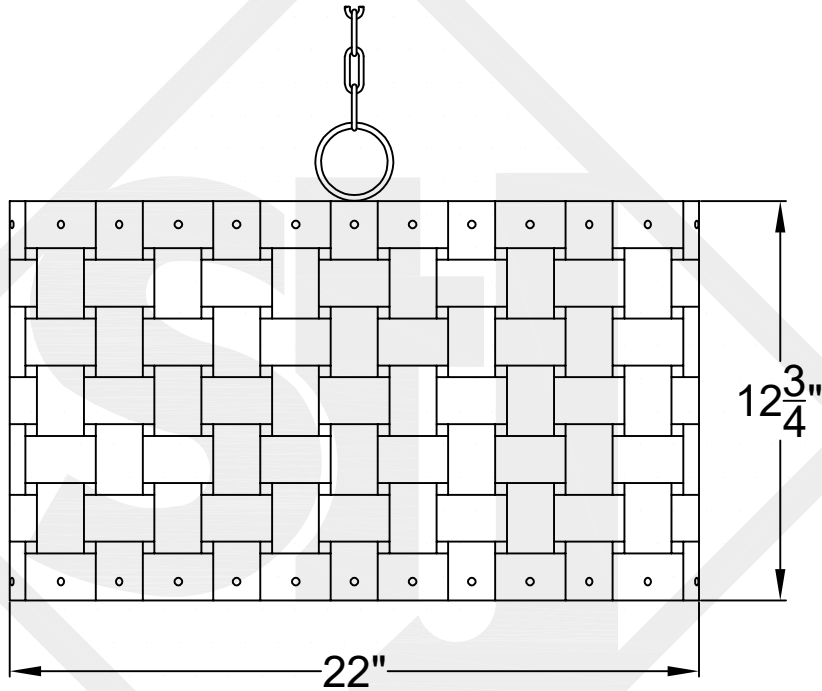

BASKET WEAVE MEDIUM

Triple Candelabra
Comes standard w/
6' of chain

Front View

Ceiling Mount

St. James
LIGHTING

SCALE: N.T.S.	DRAFT: T. Herring
FILE: BASM	APP'D: J. Ragan
JOB: X	DATE: 4-19-2023

Lights are handcrafted.
Dimensions may vary by 1/4"

UL Certified
Candelabra- Max 60 Watt Bulb
Edison- Max 660 Watt Bulb