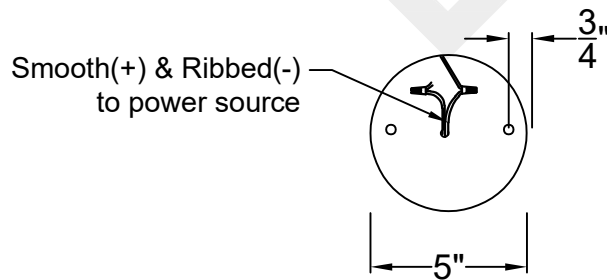

BASKET WEAVE MEDIUM

Triple Candelabra
Comes standard w/
6' of chain

Front View

Ceiling Mount

St. James
LIGHTING

SCALE: N.T.S.	DRAFT: T. Herring
FILE: BASM	APP'D: J. Ragan
JOB: X	DATE: 4-19-2023

Lights are handcrafted.
Dimensions may vary by 1/4"

UL Certified
Candelabra- Max 60 Watt Bulb
Edison- Max 660 Watt Bulb