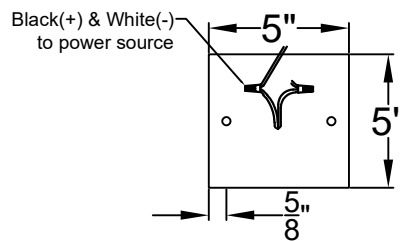

Ceiling Canopy

St. James
LIGHTING

SCALE: N.T.S.	DRAFT: Y. McCullough
FILE: OXFM	APP'D: J. Ragan
JOB: X	DATE: 11/11/23

Lights are handcrafted.
Dimensions may vary by 1/4"

UL Certified
Candelabra- Max 60 Watt Bulb
Edison- Max 660 Watt Bulb