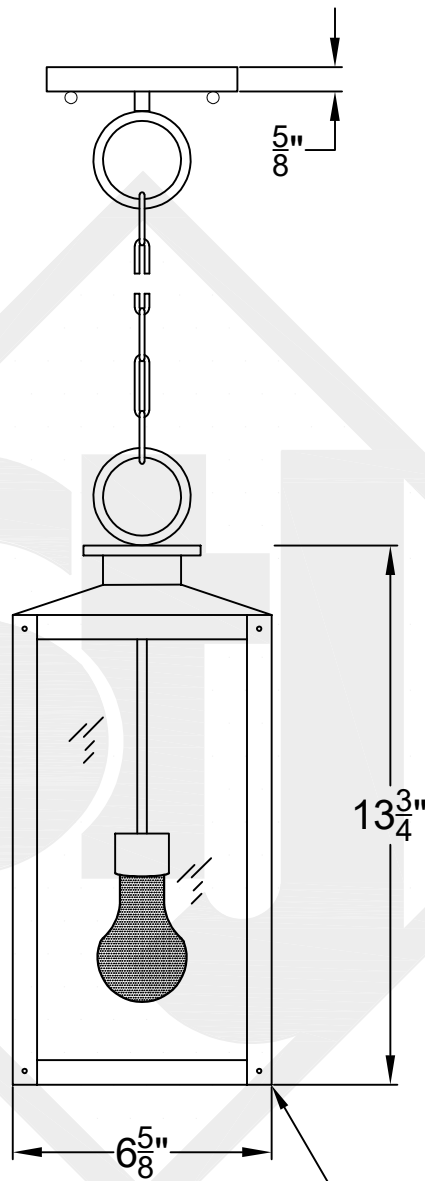

# OXFORD MINI CHAIN HUNG PENDANT

Comes standard  
w/ 6' of chain

Front View

Open Bottom

Ceiling Canopy

**St. James  
LIGHTING**

SCALE: N.T.S.	DRAFT: Y. McCullough
FILE: OXFMINI	APP'D: J. Ragan
JOB: X	DATE: 11/29/23

Lights are handcrafted.  
Dimensions may vary by 1/4"

UL Certified  
Candelabra- Max 60 Watt Bulb  
Edison- Max 660 Watt Bulb

# OXFORD SMALL CHAIN HUNG PENDANT

Comes standard  
w/ 6' of chain

Front View

Ceiling Canopy

**St. James  
LIGHTING**

SCALE: N.T.S.	DRAFT: Y. McCullough
FILE: OXFS	APP'D: J. Ragan
JOB: X	DATE: 11/29/23

Lights are handcrafted.  
Dimensions may vary by 1/4"

# OXFORD MEDIUM CHAIN HUNG PENDANT

Comes standard  
w/ 6' of chain

Front View

Ceiling Canopy

St. James  
LIGHTING

SCALE: N.T.S.	DRAFT: Y. McCullough
FILE: OXFM	APP'D: J. Ragan
JOB: X	DATE: 11/11/23

Lights are handcrafted.  
Dimensions may vary by 1/4"