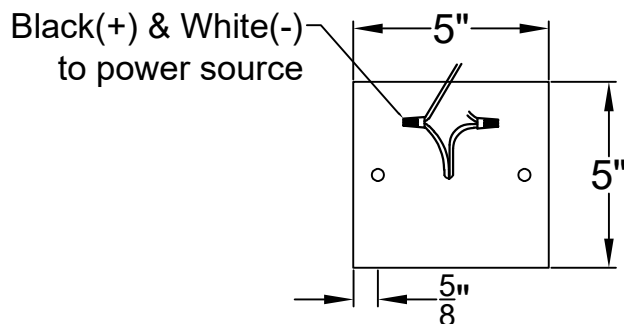

# OXFORD MINI CHAIN HUNG PENDANT

Comes standard  
w/ 6' of chain

Front View

Open Bottom

Ceiling Canopy

**St. James  
LIGHTING**

SCALE: N.T.S.	DRAFT: Y. McCullough
FILE: OXFMINI	APP'D: J. Ragan
JOB: X	DATE: 11/29/23

Lights are handcrafted.  
Dimensions may vary by 1/4"

UL Certified  
Candelabra- Max 60 Watt Bulb  
Edison- Max 660 Watt Bulb