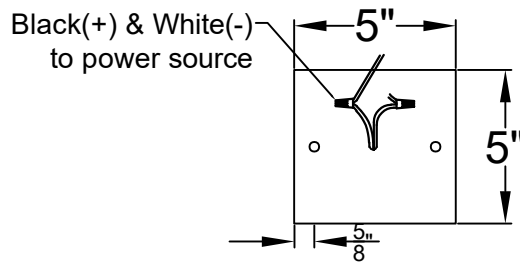

Ceiling Canopy

**St. James
LIGHTING**

SCALE: N.T.S.	DRAFT: Y. McCullough
FILE: OXFS	APP'D: J. Ragan
JOB: X	DATE: 11/29/23

Lights are handcrafted.
Dimensions may vary by 1/4"

UL Certified
Candelabra- Max 60 Watt Bulb
Edison- Max 660 Watt Bulb