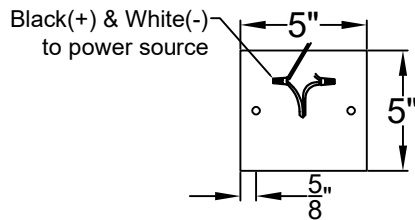

Ceiling Canopy

**St. James
LIGHTING**

SCALE: N.T.S.	DRAFT: Y. McCullough
FILE: OXFG	APP'D: J. Ragan
JOB: X	DATE: 11/29/23

Lights are handcrafted.
Dimensions may vary by 1/4"

UL Certified
Candelabra- Max 60 Watt Bulb
Edison- Max 660 Watt Bulb