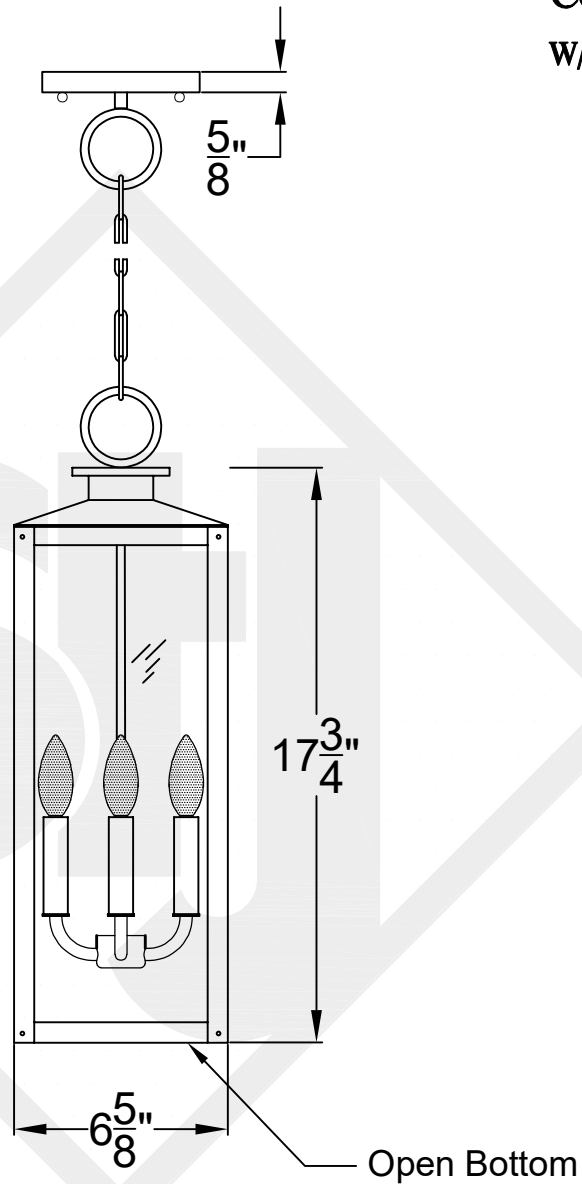

# OXFORD MINI CHAIN HUNG PENDANT

Comes standard  
w/ 6' of chain

Front View

Open Bottom

Ceiling Canopy

**St. James  
LIGHTING**

SCALE: N.T.S.	DRAFT: Y. McCullough
FILE: OXFMINI	APP'D: J. Ragan
JOB: X	DATE: 11/29/23

Lights are handcrafted.  
Dimensions may vary by 1/4"

UL Certified  
Candelabra- Max 60 Watt Bulb  
Edison- Max 660 Watt Bulb

# OXFORD SMALL CHAIN HUNG PENDANT

Comes standard  
w/ 6' of chain

Front View

Ceiling Canopy

**St. James  
LIGHTING**

SCALE: N.T.S.	DRAFT: Y. McCullough
FILE: OXFS	APP'D: J. Ragan
JOB: X	DATE: 11/29/23

Lights are handcrafted.  
Dimensions may vary by 1/4"

# OXFORD MEDIUM CHAIN HUNG PENDANT

Comes standard  
w/ 6' of chain

Front View

Ceiling Canopy

St. James  
LIGHTING

SCALE: N.T.S.	DRAFT: Y. McCullough
FILE: OXFM	APP'D: J. Ragan
JOB: X	DATE: 11/11/23

Lights are handcrafted.  
Dimensions may vary by 1/4"