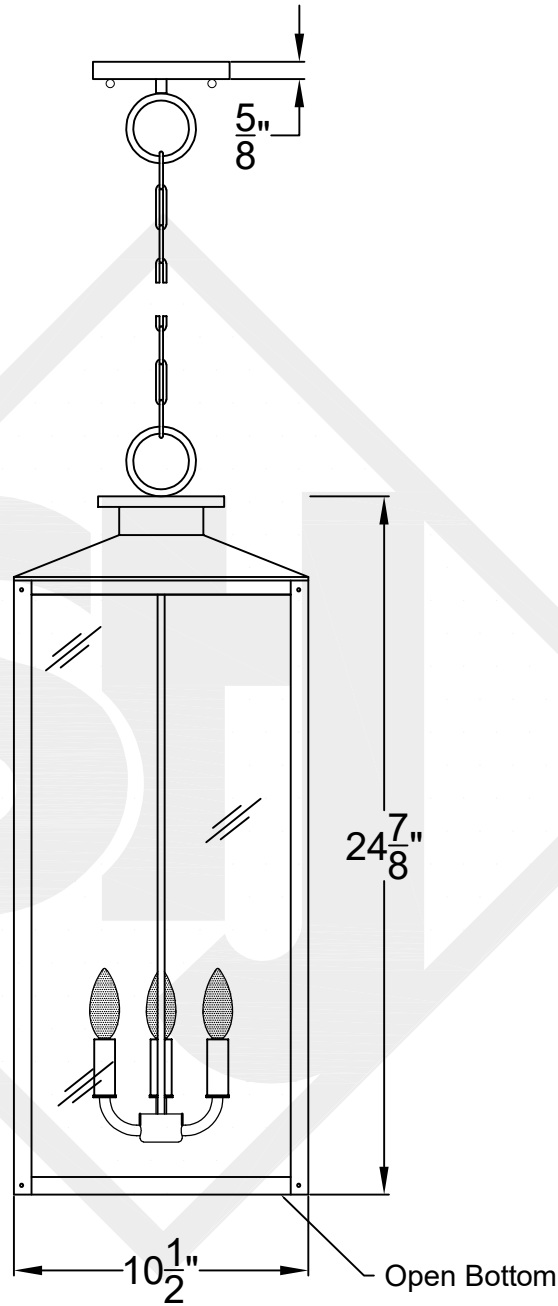

# OXFORD SMALL CHAIN HUNG PENDANT

Comes standard  
w/ 6' of chain

Front View

Ceiling Canopy

**St. James  
LIGHTING**

SCALE: N.T.S.	DRAFT: Y. McCullough
FILE: OXFS	APP'D: J. Ragan
JOB: X	DATE: 11/29/23

Lights are handcrafted.  
Dimensions may vary by 1/4"

# OXFORD MEDIUM CHAIN HUNG PENDANT

Comes standard  
w/ 6' of chain

Front View

Ceiling Canopy

St. James  
LIGHTING

SCALE: N.T.S.	DRAFT: Y. McCullough
FILE: OXFM	APP'D: J. Ragan
JOB: X	DATE: 11/11/23

Lights are handcrafted.  
Dimensions may vary by 1/4"

# OXFORD LARGE CHAIN HUNG PENDANT

Comes standard  
w/ 6' of chain

Front View

Ceiling Canopy

St. James  
LIGHTING

SCALE: N.T.S.	DRAFT: Y. McCullough
FILE: OXFL	APP'D: J. Ragan
JOB: X	DATE: 11/29/23

Lights are handcrafted.  
Dimensions may vary by 1/4"

# OXFORD GRANDE CHAIN HUNG PENDANT

Comes standard  
w/ 6' of chain

Front View

Ceiling Canopy

**St. James  
LIGHTING**

SCALE: N.T.S.	DRAFT: Y. McCullough
FILE: OXFG	APP'D: J. Ragan
JOB: X	DATE: 11/29/23

Lights are handcrafted.  
Dimensions may vary by 1/4"