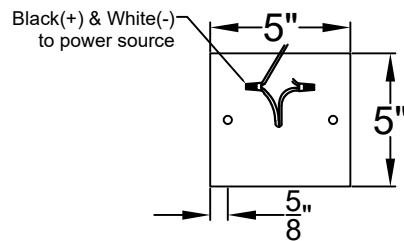

Ceiling Canopy

St. James
LIGHTING

SCALE: N.T.S.	DRAFT: Y. McCullough
FILE: OXFL	APP'D: J. Ragan
JOB: X	DATE: 11/29/23

Lights are handcrafted.
Dimensions may vary by 1/4"

UL Certified
Candelabra- Max 60 Watt Bulb
Edison- Max 660 Watt Bulb