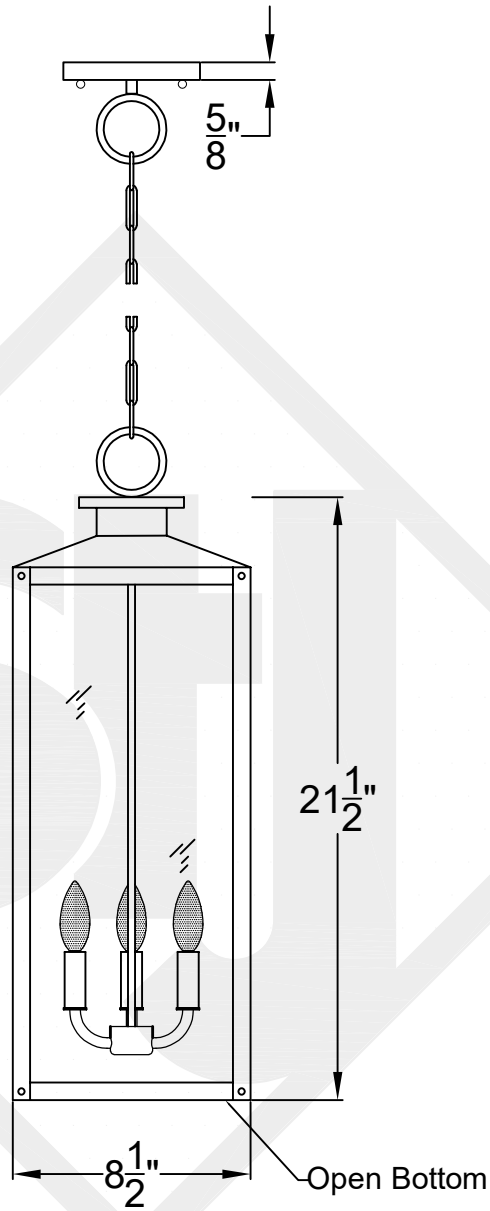

# OXFORD MINI CHAIN HUNG PENDANT

Comes standard  
w/ 6' of chain

Front View

Open Bottom

Ceiling Canopy

**St. James  
LIGHTING**

SCALE: N.T.S.	DRAFT: Y. McCullough
FILE: OXFMINI	APP'D: J. Ragan
JOB: X	DATE: 11/29/23

# OXFORD SMALL CHAIN HUNG PENDANT

Comes standard  
w/ 6' of chain

Front View

Ceiling Canopy

**St. James  
LIGHTING**

SCALE: N.T.S.	DRAFT: Y. McCullough
FILE: OXFS	APP'D: J. Ragan
JOB: X	DATE: 11/29/23

Lights are handcrafted.  
Dimensions may vary by 1/4"

# OXFORD MEDIUM CHAIN HUNG PENDANT

Comes standard  
w/ 6' of chain

Front View

Ceiling Canopy

St. James  
LIGHTING

SCALE: N.T.S.	DRAFT: Y. McCullough
FILE: OXFM	APP'D: J. Ragan
JOB: X	DATE: 11/11/23

Lights are handcrafted.  
Dimensions may vary by 1/4"

# OXFORD LARGE CHAIN HUNG PENDANT

Comes standard  
w/ 6' of chain

Front View

Ceiling Canopy

St. James  
LIGHTING

SCALE: N.T.S.	DRAFT: Y. McCullough
FILE: OXFL	APP'D: J. Ragan
JOB: X	DATE: 11/29/23

Lights are handcrafted.  
Dimensions may vary by 1/4"