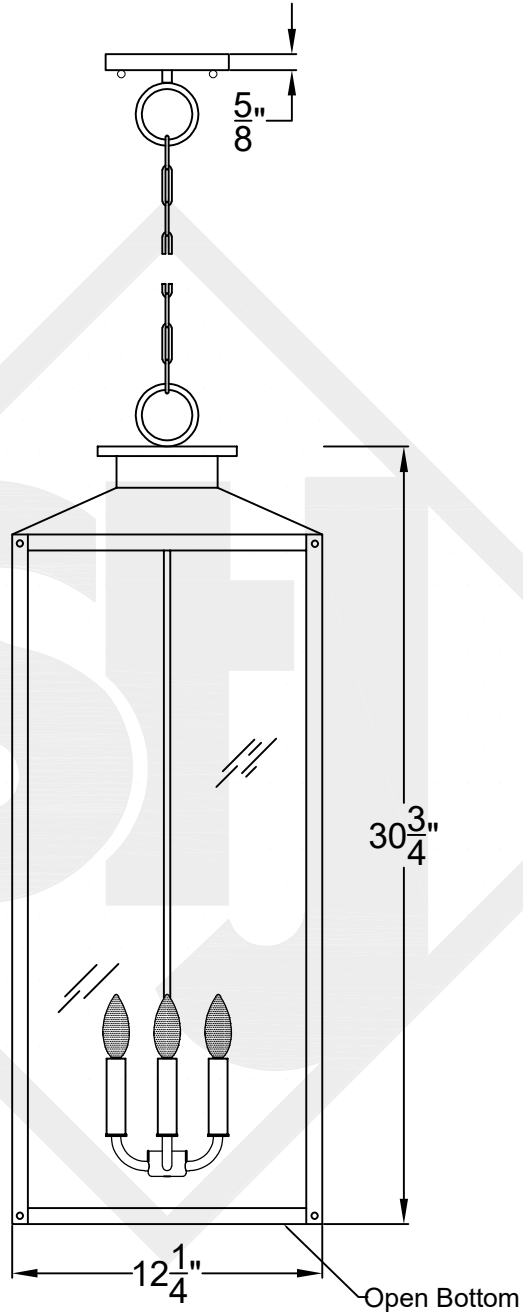

# OXFORD SMALL CHAIN HUNG PENDANT

Comes standard  
w/ 6' of chain

Front View

Ceiling Canopy

**St. James  
LIGHTING**

SCALE: N.T.S.	DRAFT: Y. McCullough
FILE: OXFS	APP'D: J. Ragan
JOB: X	DATE: 11/29/23

Lights are handcrafted.  
Dimensions may vary by 1/4"

# OXFORD MEDIUM CHAIN HUNG PENDANT

Comes standard  
w/ 6' of chain

Front View

Ceiling Canopy

St. James  
LIGHTING

SCALE: N.T.S.	DRAFT: Y. McCullough
FILE: OXFM	APP'D: J. Ragan
JOB: X	DATE: 11/11/23

Lights are handcrafted.  
Dimensions may vary by 1/4"

# OXFORD LARGE CHAIN HUNG PENDANT

Comes standard  
w/ 6' of chain

Front View

Ceiling Canopy

St. James  
LIGHTING

SCALE: N.T.S.	DRAFT: Y. McCullough
FILE: OXFL	APP'D: J. Ragan
JOB: X	DATE: 11/29/23

Lights are handcrafted.  
Dimensions may vary by 1/4"

# OXFORD GRANDE CHAIN HUNG PENDANT

Comes standard  
w/ 6' of chain

Front View

Ceiling Canopy

**St. James  
LIGHTING**

SCALE: N.T.S.	DRAFT: Y. McCullough
FILE: OXFG	APP'D: J. Ragan
JOB: X	DATE: 11/29/23

Lights are handcrafted.  
Dimensions may vary by 1/4"