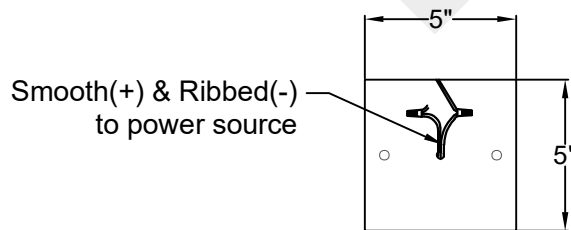

BONSAI GRANDE

Quad Candelabra
Comes standard w/ 6'
of chain

Front View

Ceiling Mount

St. James
LIGHTING

SCALE: N.T.S.	DRAFT: J. Grippo
FILE: BONG	APP'D: J. Ragan
JOB: X	DATE: 12-21-2023

Lights are handcrafted.
Dimensions may vary by 1/4"