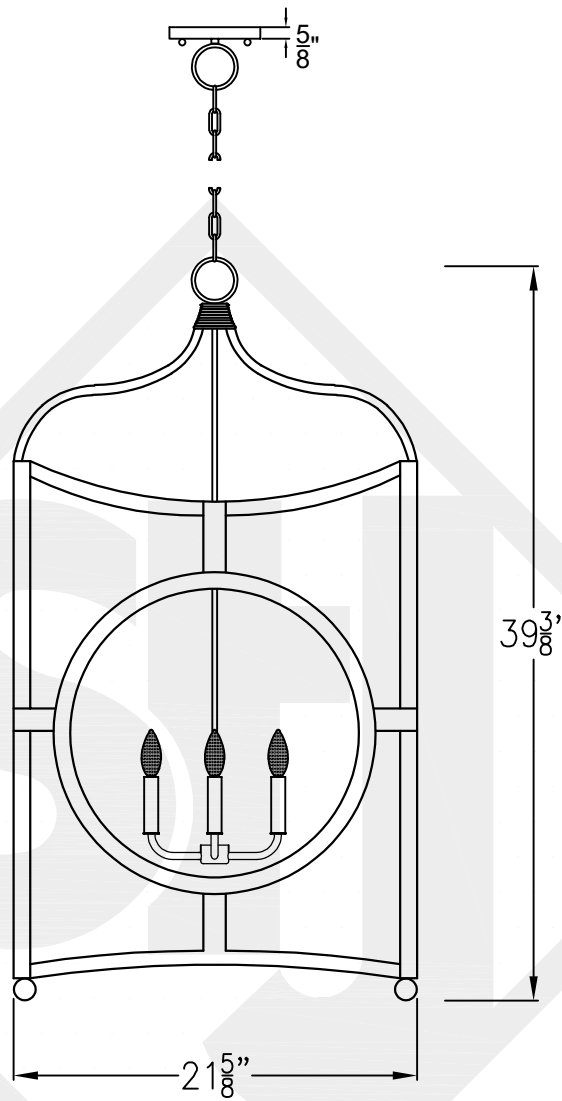

BONSAI GRANDE

Quad Candelabra
Comes standard w/ 6'
of chain

Front View

Ceiling Mount

St. James
LIGHTING

SCALE: N.T.S.	DRAFT: J. Grippo
FILE: BONG	APP'D: J. Ragan
JOB: X	DATE: 12-21-2023

Lights are handcrafted.
Dimensions may vary by 1/4"

UL Certified
Candelabra- Max 60 Watt Bulb
Edison- Max 660 Watt Bulb