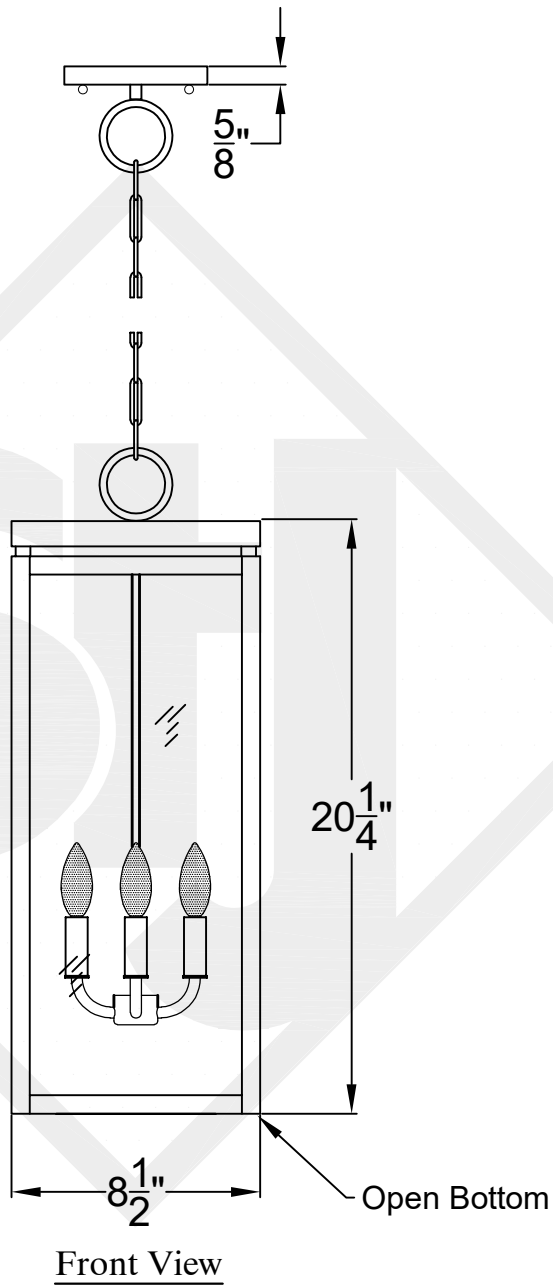

FRISCO MEDIUM CHAIN HUNG PENDANT

Comes standard
w/ 6' of chain

**St. James
LIGHTING**

SCALE: N.T.S.	DRAFT: T. Herring
FILE: FRIS	APP'D: J. Ragan
JOB: X	DATE: 3-27-2023

Lights are handcrafted.
Dimensions may vary by 1/4"

UL Certified
Candelabra- Max 60 Watt Bulb
Edison- Max 660 Watt Bulb