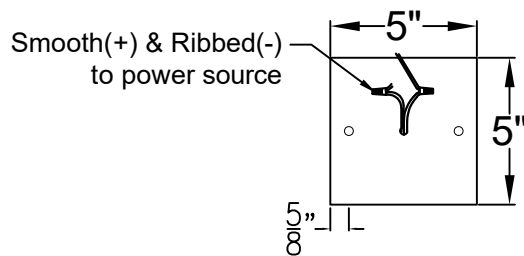

FRISCO MEDIUM CHAIN HUNG PENDANT

Comes standard
w/ 6' of chain

**St. James
LIGHTING**

SCALE: N.T.S.	DRAFT: T. Herring
FILE: FRIS	APP'D: J. Ragan
JOB: X	DATE: 3-27-2023

Lights are handcrafted.
Dimensions may vary by 1/4"

UL Certified
Candelabra- Max 60 Watt Bulb
Edison- Max 660 Watt Bulb