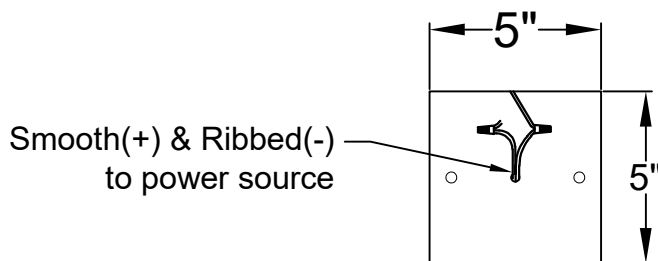

## Ceiling Canopy

St. James  
LIGHTING

SCALE: N.T.S.	DRAFT: Y. McCullough
FILE: FRIMINI	APP'D: J. Ragan
JOB: X	DATE: 11/20/23

Lights are handcrafted.  
Dimensions may vary by 1/4"

UL Certified  
Candelabra- Max 60 Watt Bulb  
Edison- Max 660 Watt Bulb