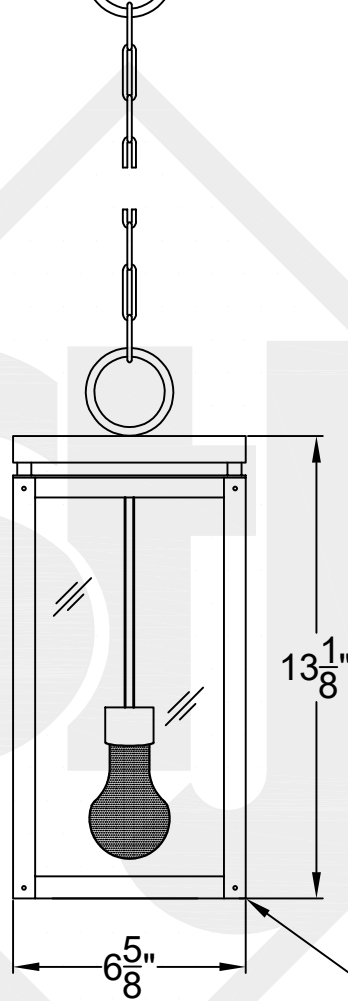

# FRISCO MINI CHAIN HUNG PENDANT

Comes standard  
w/ 6' of chain

Front View

## Ceiling Canopy

St. James  
LIGHTING

SCALE: N.T.S.	DRAFT: Y. McCullough
FILE: FRIMINI	APP'D: J. Ragan
JOB: X	DATE: 11/20/23

Lights are handcrafted.  
Dimensions may vary by 1/4"

UL Certified  
Candelabra- Max 60 Watt Bulb  
Edison- Max 660 Watt Bulb

# FRISCO SMALL CHAIN HUNG PENDANT

Comes standard  
w/ 6' of chain

Front View

Ceiling Canopy

St. James  
LIGHTING

SCALE: N.T.S.	DRAFT: Y. McCullough
FILE: FRIS	APP'D: J. Ragan
JOB: X	DATE: 11/20/23

Lights are handcrafted.  
Dimensions may vary by 1/4"

# FRISCO LARGE CHAIN HUNG PENDANT

Comes standard  
w/ 6' of chain

Front View

Ceiling Canopy

St. James  
LIGHTING

SCALE: N.T.S.	DRAFT: Y. McCullough
FILE: FRIL	APP'D: J. Ragan
JOB: X	DATE: 11/20/23

Lights are handcrafted.  
Dimensions may vary by 1/4"