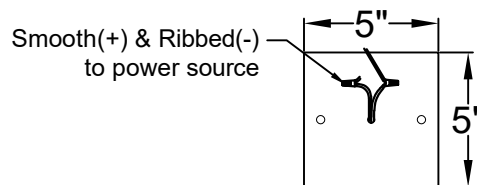

Ceiling Canopy

St. James
LIGHTING

SCALE: N.T.S.	DRAFT: Y. McCullough
FILE: FRIL	APP'D: J. Ragan
JOB: X	DATE: 11/20/23

Lights are handcrafted.
Dimensions may vary by 1/4"

UL Certified
Candelabra- Max 60 Watt Bulb
Edison- Max 660 Watt Bulb