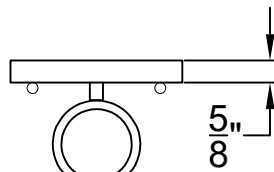

FRISCO MINI CHAIN HUNG PENDANT

Comes standard
w/ 6' of chain

Front View