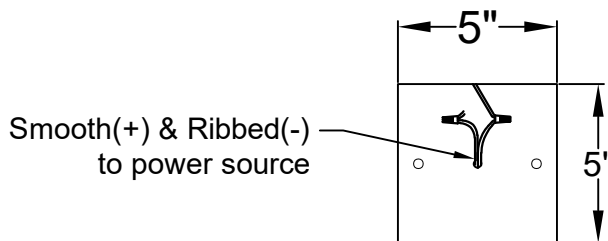

Ceiling Canopy

St. James
LIGHTING

SCALE: N.T.S.	DRAFT: Y. McCullough
FILE: FRIS	APP'D: J. Ragan
JOB: X	DATE: 11/20/23

Lights are handcrafted.
Dimensions may vary by 1/4"

UL Certified
Candelabra- Max 60 Watt Bulb
Edison- Max 660 Watt Bulb