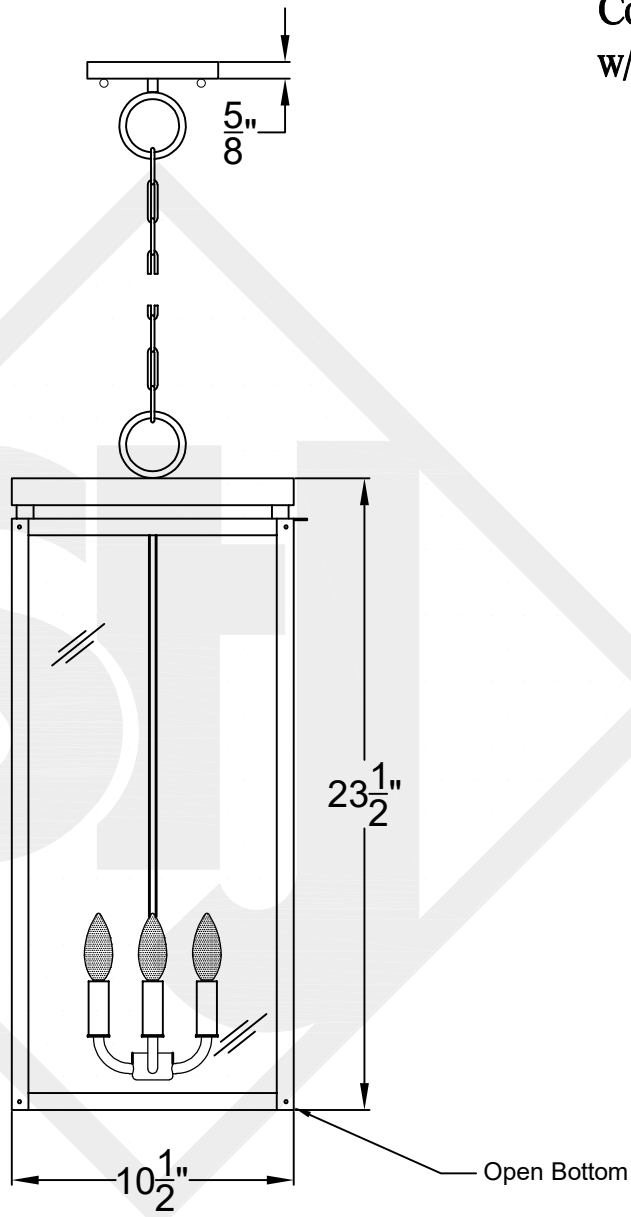

## Ceiling Canopy

St. James  
LIGHTING

SCALE: N.T.S.	DRAFT: Y. McCullough
FILE: FRIMINI	APP'D: J. Ragan
JOB: X	DATE: 11/20/23

Lights are handcrafted.  
Dimensions may vary by 1/4"

UL Certified  
Candelabra- Max 60 Watt Bulb  
Edison- Max 660 Watt Bulb

# FRISCO MEDIUM CHAIN HUNG PENDANT

Comes standard  
w/ 6' of chain

**St. James  
LIGHTING**

SCALE: N.T.S.	DRAFT: T. Herring
FILE: FRIS	APP'D: J. Ragan
JOB: X	DATE: 3-27-2023

Lights are handcrafted.  
Dimensions may vary by 1/4"

# FRISCO LARGE CHAIN HUNG PENDANT

Comes standard  
w/ 6' of chain

Front View

Ceiling Canopy

St. James  
LIGHTING

SCALE: N.T.S.	DRAFT: Y. McCullough
FILE: FRIL	APP'D: J. Ragan
JOB: X	DATE: 11/20/23

Lights are handcrafted.  
Dimensions may vary by 1/4"