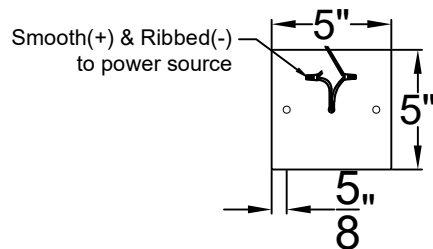

Ceiling Canopy

St. James
LIGHTING

SCALE: N.T.S.	DRAFT: Y. McCullough
FILE: FRIG	APP'D: J. Ragan
JOB: X	DATE: 2/9/24

Lights are handcrafted.
Dimensions may vary by 1/4"

UL Certified
Candelabra- Max 60 Watt Bulb
Edison- Max 660 Watt Bulb