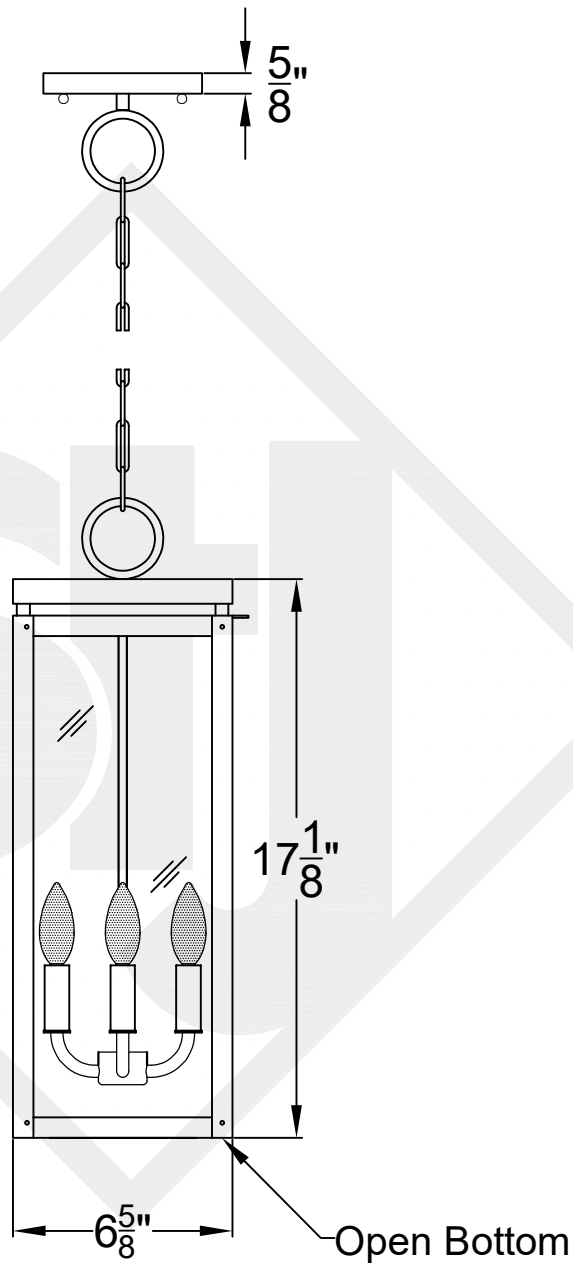

# FRISCO MINI CHAIN HUNG PENDANT

Comes standard  
w/ 6' of chain

Front View

## Ceiling Canopy

St. James  
LIGHTING

SCALE: N.T.S.	DRAFT: Y. McCullough
FILE: FRIMINI	APP'D: J. Ragan
JOB: X	DATE: 11/20/23

Lights are handcrafted.  
Dimensions may vary by 1/4"

UL Certified  
Candelabra- Max 60 Watt Bulb  
Edison- Max 660 Watt Bulb

# FRISCO SMALL CHAIN HUNG PENDANT

Comes standard  
w/ 6' of chain

Front View

Ceiling Canopy

St. James  
LIGHTING

SCALE: N.T.S.	DRAFT: Y. McCullough
FILE: FRIS	APP'D: J. Ragan
JOB: X	DATE: 11/20/23

Lights are handcrafted.  
Dimensions may vary by 1/4"

# FRISCO LARGE CHAIN HUNG PENDANT

Comes standard  
w/ 6' of chain

Front View

Ceiling Canopy

St. James  
LIGHTING

SCALE: N.T.S.	DRAFT: Y. McCullough
FILE: FRIL	APP'D: J. Ragan
JOB: X	DATE: 11/20/23

Lights are handcrafted.  
Dimensions may vary by 1/4"