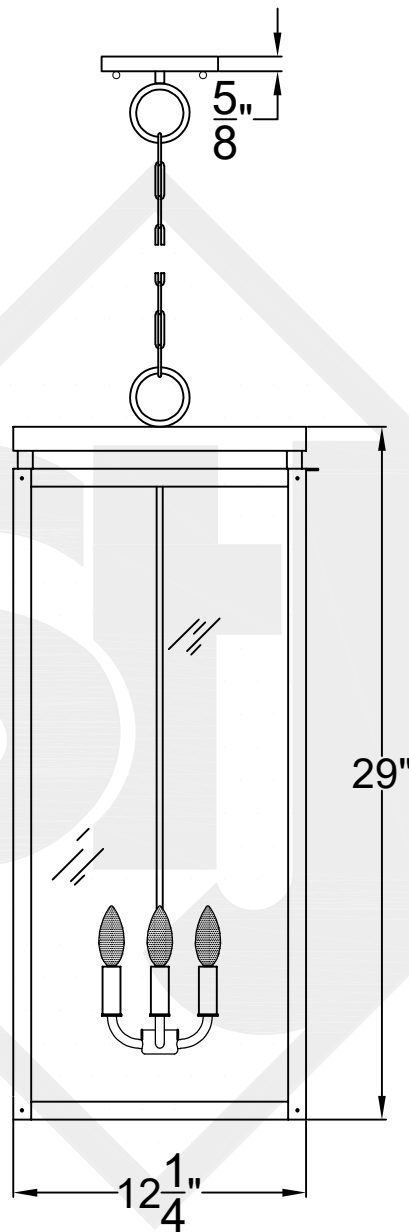

## Ceiling Canopy

St. James  
LIGHTING

SCALE: N.T.S.	DRAFT: Y. McCullough
FILE: FRIMINI	APP'D: J. Ragan
JOB: X	DATE: 11/20/23

Lights are handcrafted.  
Dimensions may vary by 1/4"

UL Certified  
Candelabra- Max 60 Watt Bulb  
Edison- Max 660 Watt Bulb

# FRISCO SMALL CHAIN HUNG PENDANT

Comes standard  
w/ 6' of chain

Front View

Ceiling Canopy

St. James  
LIGHTING

SCALE: N.T.S.	DRAFT: Y. McCullough
FILE: FRIS	APP'D: J. Ragan
JOB: X	DATE: 11/20/23

Lights are handcrafted.  
Dimensions may vary by 1/4"

# FRISCO LARGE CHAIN HUNG PENDANT

Comes standard  
w/ 6' of chain

Front View

Ceiling Canopy

St. James  
LIGHTING

SCALE: N.T.S.	DRAFT: Y. McCullough
FILE: FRIL	APP'D: J. Ragan
JOB: X	DATE: 11/20/23

Lights are handcrafted.  
Dimensions may vary by 1/4"

# FRISCO GRANDE CHAIN HUNG PENDANT

Comes standard  
w/ 6' of chain

Front View

Ceiling Canopy

St. James  
LIGHTING

SCALE: N.T.S.	DRAFT: Y. McCullough
FILE: FRIG	APP'D: J. Ragan
JOB: X	DATE: 2/9/24

Lights are handcrafted.  
Dimensions may vary by 1/4"