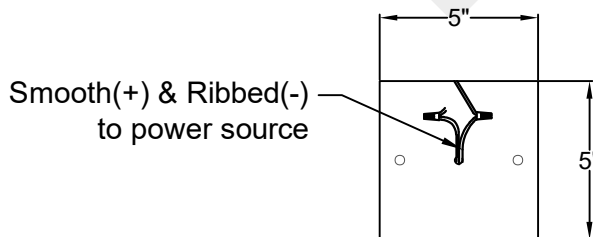

OLD SALT RUN GRANDE

Quad Candelabra
Comes standard w/ 6'
of chain

Front View

Ceiling Mount

St. James
LIGHTING

| | |
|---------------|----------------------|
| SCALE: N.T.S. | DRAFT: Y. McCullough |
| FILE: OLDG | APP'D: J. Ragan |
| JOB: X | DATE: 12/19/23 |

Lights are handcrafted.
Dimensions may vary by 1/4"

UL Certified
Candelabra- Max 60 Watt Bulb
Edison- Max 660 Watt Bulb