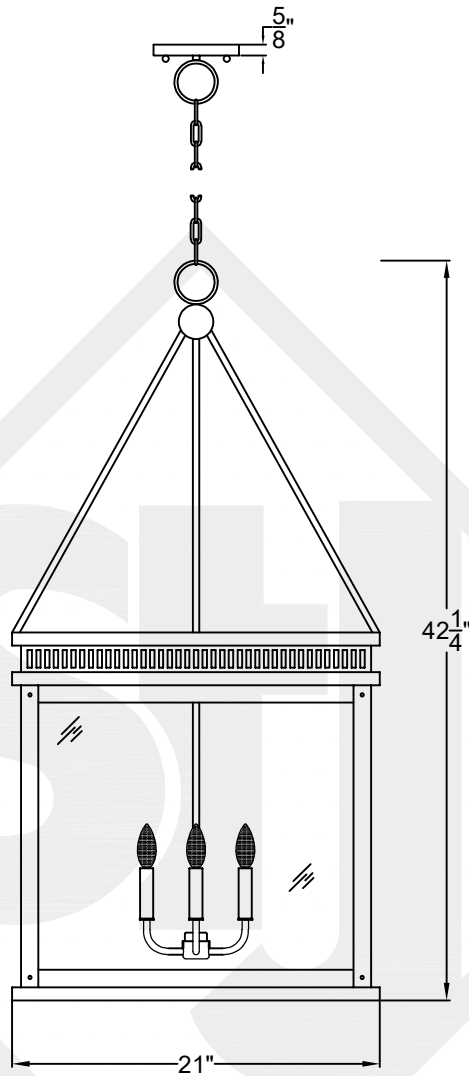

OLD SALT RUN GRANDE

Quad Candelabra
Comes standard w/ 6'
of chain

Front View

Ceiling Mount

St. James
LIGHTING

| | |
|---------------|----------------------|
| SCALE: N.T.S. | DRAFT: Y. McCullough |
| FILE: OLDG | APP'D: J. Ragan |
| JOB: X | DATE: 12/19/23 |

Lights are handcrafted.
Dimensions may vary by 1/4"

UL Certified
Candelabra- Max 60 Watt Bulb
Edison- Max 660 Watt Bulb