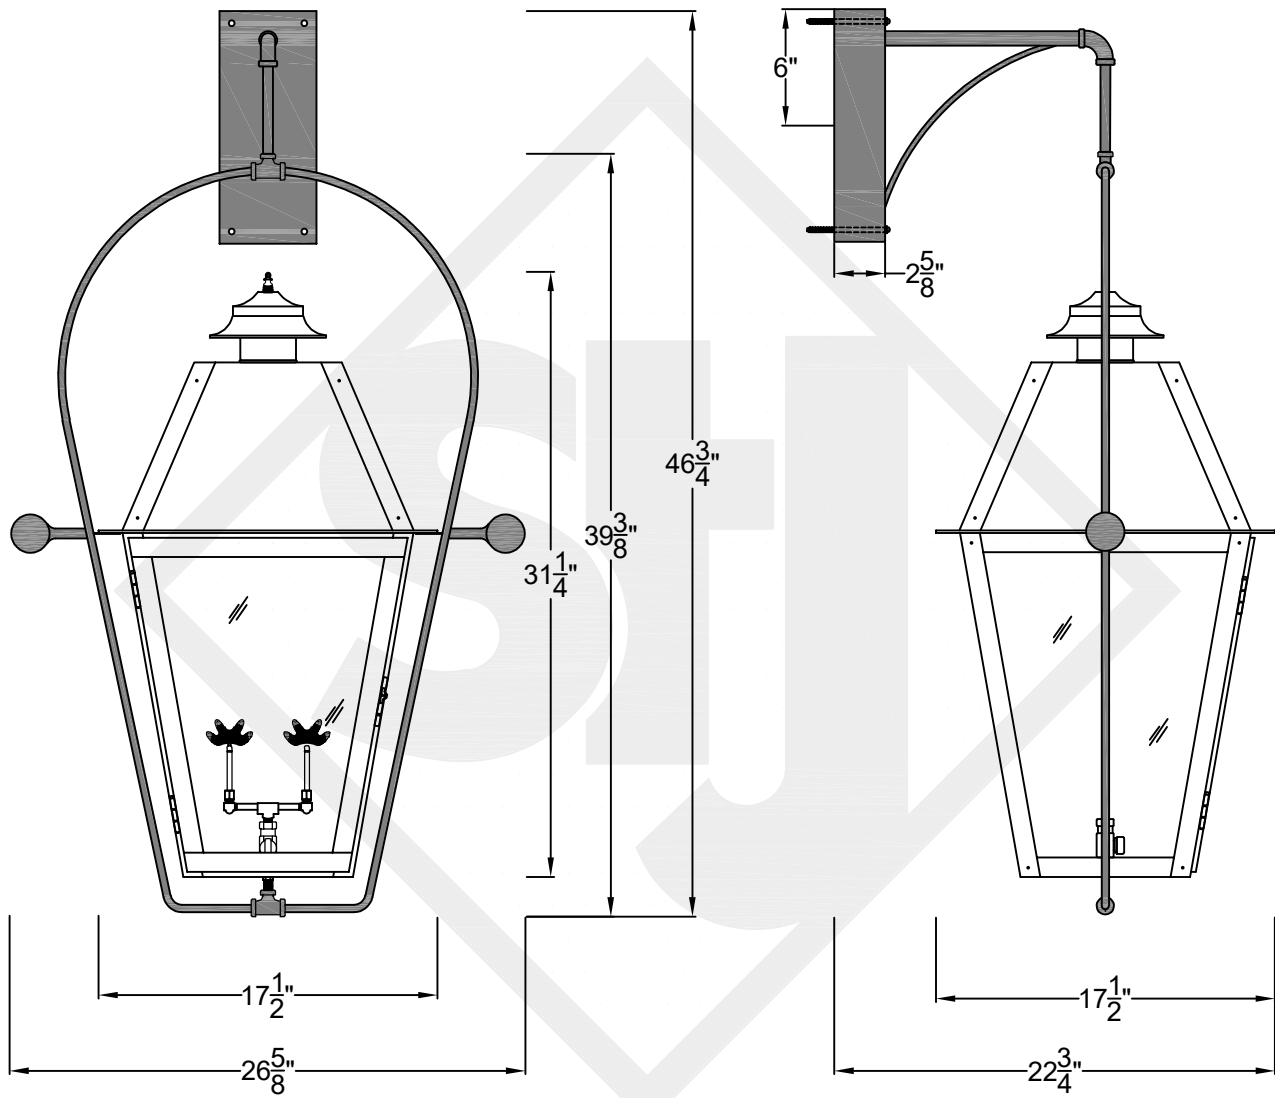

MAGNOLIA MINI WALL MOUNT FULL YOKE

Available w/ Solid
or Glass Top
Shortest Height $25\frac{3}{4}$ "

Front View

Side View

Backplate

St. James
LIGHTING

SCALE: N.T.S. DRAFT: T. Herring
FILE: MAGMINI APP'D: J. Ragan
JOB: X DATE: 3-1-2023

Front View

Side View

Backplate

St. James
LIGHTING

SCALE: N.T.S.	DRAFT: Y. McCullough
FILE: MAGS	APP'D: J. Ragan
JOB: X	DATE: 1/5/24

Lights are handcrafted.
Dimensions may vary by 1/4"

B.T.U. Rating
Natural Gas: 2730 B.T.U.
Propane: 2080 B.T.U.

Front View

Side View

Backplate

St. James
LIGHTING

SCALE: N.T.S.	DRAFT: Y. McCullough
FILE: MAGL	APP'D: J. Ragan
JOB: X	DATE: 1/5/24

Lights are handcrafted.
Dimensions may vary by 1/4"

B.T.U. Rating
Natural Gas: 2730 B.T.U.
Propane: 2080 B.T.U.

MAGNOLIA GRANDE WALL MOUNT FULL YOKE

Available w/ Solid
or Glass Top

Shortest Height $43\frac{1}{4}"$

Front View

Side View

Backplate

St. James
LIGHTING

SCALE: N.T.S.	DRAFT: T. Herring
FILE: MAGG	APP'D: J. Ragan
JOB: X	DATE: 8-18-2023