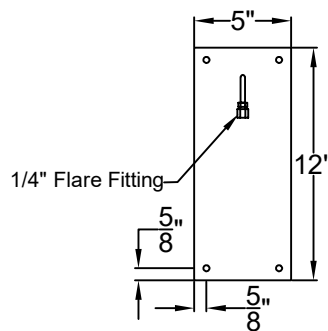

Front View

Side View

Backplate

St. James
LIGHTING

SCALE: N.T.S.	DRAFT: Y. McCullough
FILE: MAGL	APP'D: J. Ragan
JOB: X	DATE: 1/5/24

Lights are handcrafted.
Dimensions may vary by 1/4"

B.T.U. Rating
Natural Gas: 2730 B.T.U.
Propane: 2080 B.T.U.

MAGNOLIA GRANDE WALL MOUNT FULL YOKE

Available w/ Solid
or Glass Top

Shortest Height $43\frac{1}{4}"$

Front View

Side View

Backplate

St. James
LIGHTING

SCALE: N.T.S.	DRAFT: T. Herring
FILE: MAGG	APP'D: J. Ragan
JOB: X	DATE: 8-18-2023

Lights are handcrafted.
Dimensions may vary by 1/4"

B.T.U. Rating
Natural Gas: 5460 B.T.U.
Propane: 4160 B.T.U.