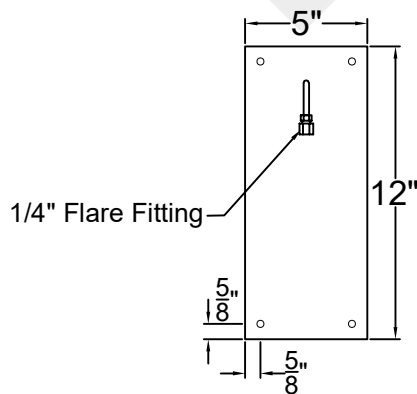

MAGNOLIA MINI WALL MOUNT FULL YOKE

Available w/ Solid
or Glass Top
Shortest Height $25\frac{3}{4}$ "

Front View

Side View

Backplate

St. James
LIGHTING

SCALE: N.T.S. DRAFT: T. Herring
FILE: MAGMINI APP'D: J. Ragan
JOB: X DATE: 3-1-2023

Lights are handcrafted.
Dimensions may vary by 1/4"

Mini not Available in Gas

UL Certified
Candelabra- Max 60 Watt Bulb
Edison- Max 660 Watt Bulb

MAGNOLIA SMALL WALL MOUNT FULL YOKE

Available w/ Solid or
Glass Top
Shortest Height 28"

Front View

Side View

Backplate

St. James
LIGHTING

SCALE: N.T.S.	DRAFT: Y. McCullough
FILE: MAGS	APP'D: J. Ragan
JOB: X	DATE: 1/5/24

Lights are handcrafted.
Dimensions may vary by 1/4"

B.T.U. Rating
Natural Gas: 2730 B.T.U.
Propane: 2080 B.T.U.

Front View

Side View

Backplate

St. James
LIGHTING

SCALE: N.T.S.	DRAFT: Y. McCullough
FILE: MAGL	APP'D: J. Ragan
JOB: X	DATE: 1/5/24

Lights are handcrafted.
Dimensions may vary by 1/4"

B.T.U. Rating
Natural Gas: 2730 B.T.U.
Propane: 2080 B.T.U.