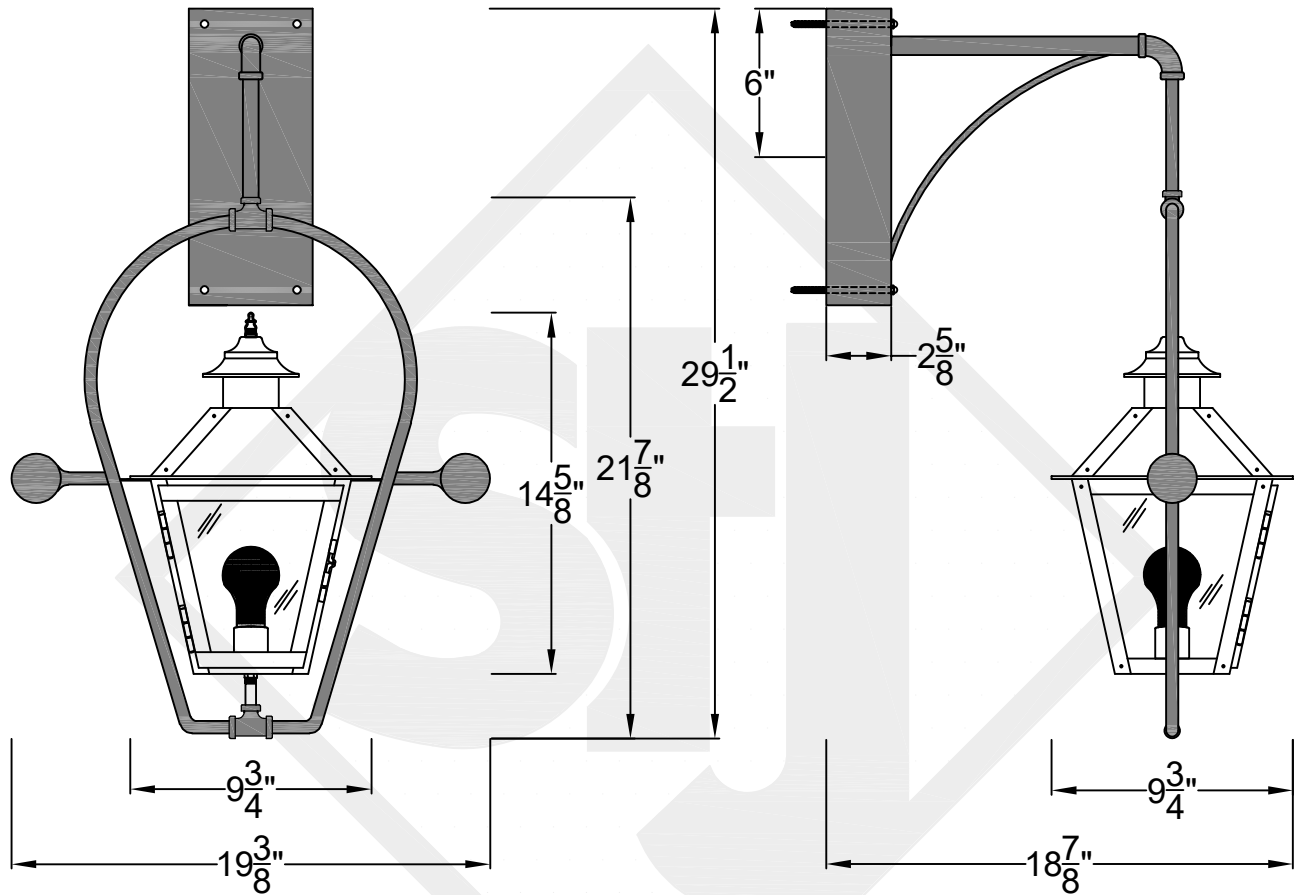

MAGNOLIA MINI WALL MOUNT FULL YOKE

Available w/ Solid
or Glass Top
Shortest Height $25\frac{3}{4}$ "

Front View

Side View

Backplate

St. James
LIGHTING

SCALE: N.T.S. DRAFT: T. Herring
FILE: MAGMINI APP'D: J. Ragan
JOB: X DATE: 3-1-2023

Lights are handcrafted.
Dimensions may vary by 1/4"

Mini not Available in Gas

UL Certified
Candelabra- Max 60 Watt Bulb
Edison- Max 660 Watt Bulb

MAGNOLIA SMALL WALL MOUNT FULL YOKE

Available w/ Solid or
Glass Top
Shortest Height 28"

Front View

Side View

Backplate

St. James
LIGHTING

SCALE: N.T.S.	DRAFT: Y. McCullough
FILE: MAGS	APP'D: J. Ragan
JOB: X	DATE: 1/5/24

Lights are handcrafted.
Dimensions may vary by 1/4"

B.T.U. Rating
Natural Gas: 2730 B.T.U.
Propane: 2080 B.T.U.

MAGNOLIA MEDIUM WALL MOUNT FULL YOKE

Available w/ Solid
or Glass Top

Shortest Height $36\frac{1}{2}$ "

Front View

Side View

Backplate

St. James
LIGHTING

SCALE: N.T.S.	DRAFT: Y. McCullough
FILE: MAGM	APP'D: J. Ragan
JOB: X	DATE: 1/5/24