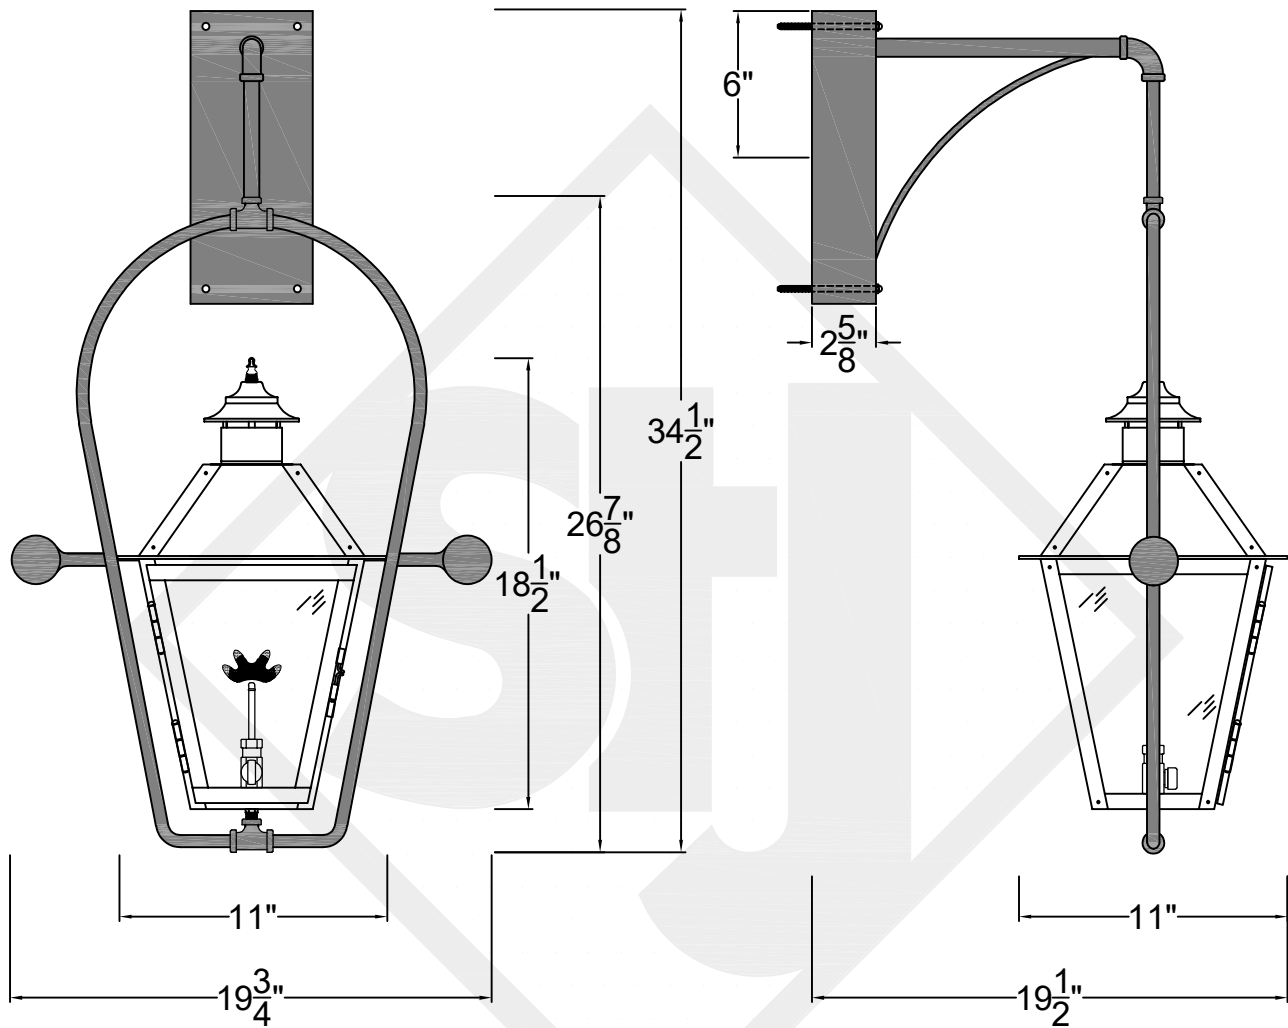

MAGNOLIA MINI WALL MOUNT FULL YOKE

Available w/ Solid
or Glass Top
Shortest Height $25\frac{3}{4}$ "

Front View

Side View

Backplate

St. James
LIGHTING

SCALE: N.T.S. DRAFT: T. Herring
FILE: MAGMINI APP'D: J. Ragan
JOB: X DATE: 3-1-2023

Lights are handcrafted.
Dimensions may vary by 1/4"

Mini not Available in Gas

UL Certified
Candelabra- Max 60 Watt Bulb
Edison- Max 660 Watt Bulb

MAGNOLIA SMALL WALL MOUNT FULL YOKE

Available w/ Solid or
Glass Top
Shortest Height 28"

Front View

Side View

Backplate

St. James
LIGHTING

SCALE: N.T.S.	DRAFT: Y. McCullough
FILE: MAGS	APP'D: J. Ragan
JOB: X	DATE: 1/5/24

Lights are handcrafted.
Dimensions may vary by 1/4"

B.T.U. Rating
Natural Gas: 2730 B.T.U.
Propane: 2080 B.T.U.

MAGNOLIA MEDIUM WALL MOUNT FULL YOKE

Available w/ Solid
or Glass Top

Shortest Height $36\frac{1}{2}$ "

Front View

Side View

Backplate

St. James
LIGHTING

SCALE: N.T.S.	DRAFT: Y. McCullough
FILE: MAGM	APP'D: J. Ragan
JOB: X	DATE: 1/5/24