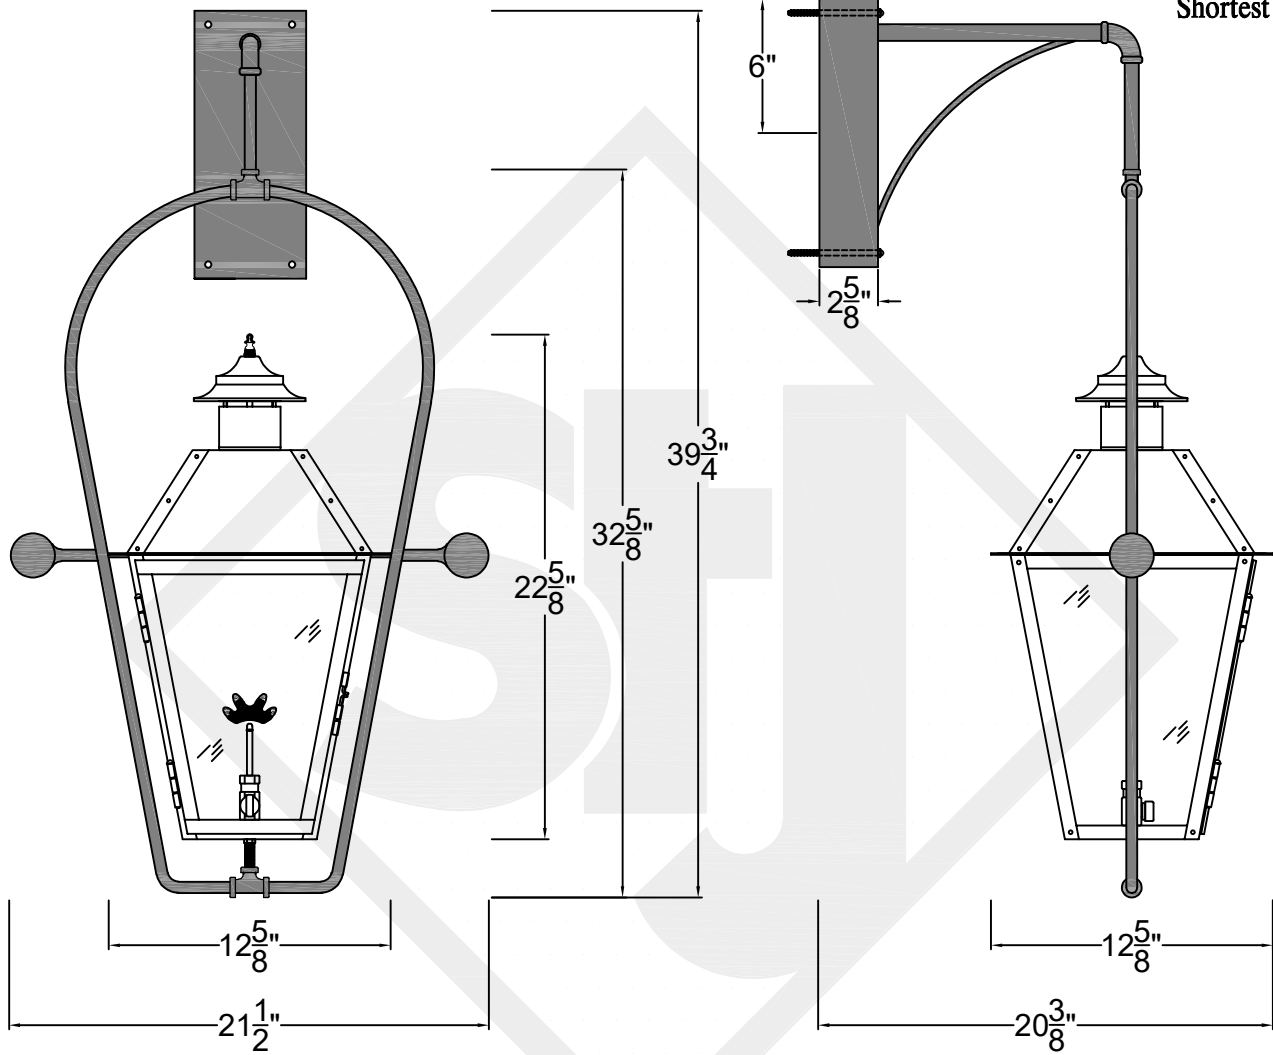

Lights are handcrafted.
Dimensions may vary by 1/4"

Mini not Available in Gas

UL Certified
Candelabra- Max 60 Watt Bulb
Edison- Max 660 Watt Bulb

MAGNOLIA SMALL WALL MOUNT FULL YOKE

Available w/ Solid or
Glass Top
Shortest Height 28"

Front View

Side View

Backplate

St. James
LIGHTING

SCALE: N.T.S.	DRAFT: Y. McCullough
FILE: MAGS	APP'D: J. Ragan
JOB: X	DATE: 1/5/24

Lights are handcrafted.
Dimensions may vary by 1/4"

B.T.U. Rating
Natural Gas: 2730 B.T.U.
Propane: 2080 B.T.U.

MAGNOLIA MEDIUM WALL MOUNT FULL YOKE

Available w/ Solid
or Glass Top

Shortest Height $36\frac{1}{2}$ "

Front View

Side View

Backplate

St. James
LIGHTING

SCALE: N.T.S.	DRAFT: Y. McCullough
FILE: MAGM	APP'D: J. Ragan
JOB: X	DATE: 1/5/24

Front View

Side View

Backplate

St. James
LIGHTING

SCALE: N.T.S.	DRAFT: Y. McCullough
FILE: MAGL	APP'D: J. Ragan
JOB: X	DATE: 1/5/24

Lights are handcrafted.
Dimensions may vary by 1/4"

B.T.U. Rating
Natural Gas: 2730 B.T.U.
Propane: 2080 B.T.U.