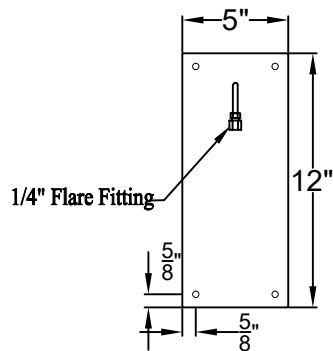

Lights are handcrafted.
Dimensions may vary by 1/4"

B.T.U. Rating
Natural Gas: 2730 B.T.U.
Propane: 2080 B.T.U.

MAGNOLIA LARGE WALL MOUNT FULL YOKE

Available w/ Solid
or Glass Top

Shortest Height $40\frac{3}{4}$ "

Front View

Side View

Backplate

St. James
LIGHTING

SCALE: N.T.S.	DRAFT: Y. McCullough
FILE: MAGL	APP'D: J. Ragan
JOB: X	DATE: 1/5/24

Lights are handcrafted.
Dimensions may vary by 1/4"

B.T.U. Rating
Natural Gas: 2730 B.T.U.
Propane: 2080 B.T.U.