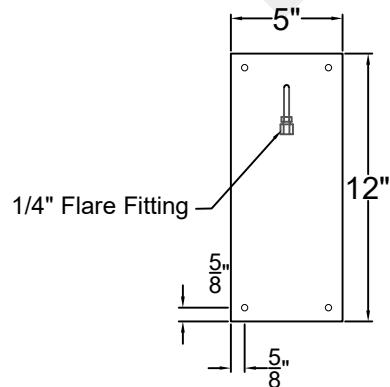

Front View

Side View

Backplate

St. James
LIGHTING

SCALE: N.T.S.	DRAFT: Y. McCullough
FILE: MAGS	APP'D: J. Ragan
JOB: X	DATE: 1/5/24

Lights are handcrafted.
Dimensions may vary by 1/4"

B.T.U. Rating
Natural Gas: 2730 B.T.U.
Propane: 2080 B.T.U.

MAGNOLIA MEDIUM WALL MOUNT FULL YOKE

Available w/ Solid
or Glass Top

Shortest Height $36\frac{1}{2}$ "

Front View

Side View

Backplate

St. James
LIGHTING

SCALE: N.T.S.	DRAFT: Y. McCullough
FILE: MAGM	APP'D: J. Ragan
JOB: X	DATE: 1/5/24

Lights are handcrafted.
Dimensions may vary by 1/4"

B.T.U. Rating
Natural Gas: 2730 B.T.U.
Propane: 2080 B.T.U.

MAGNOLIA LARGE WALL MOUNT FULL YOKE

Available w/ Solid
or Glass Top

Shortest Height $40\frac{3}{4}$ "

Front View

Side View

Backplate

St. James
LIGHTING

SCALE: N.T.S.	DRAFT: Y. McCullough
FILE: MAGL	APP'D: J. Ragan
JOB: X	DATE: 1/5/24

Lights are handcrafted.
Dimensions may vary by 1/4"

B.T.U. Rating
Natural Gas: 2730 B.T.U.
Propane: 2080 B.T.U.