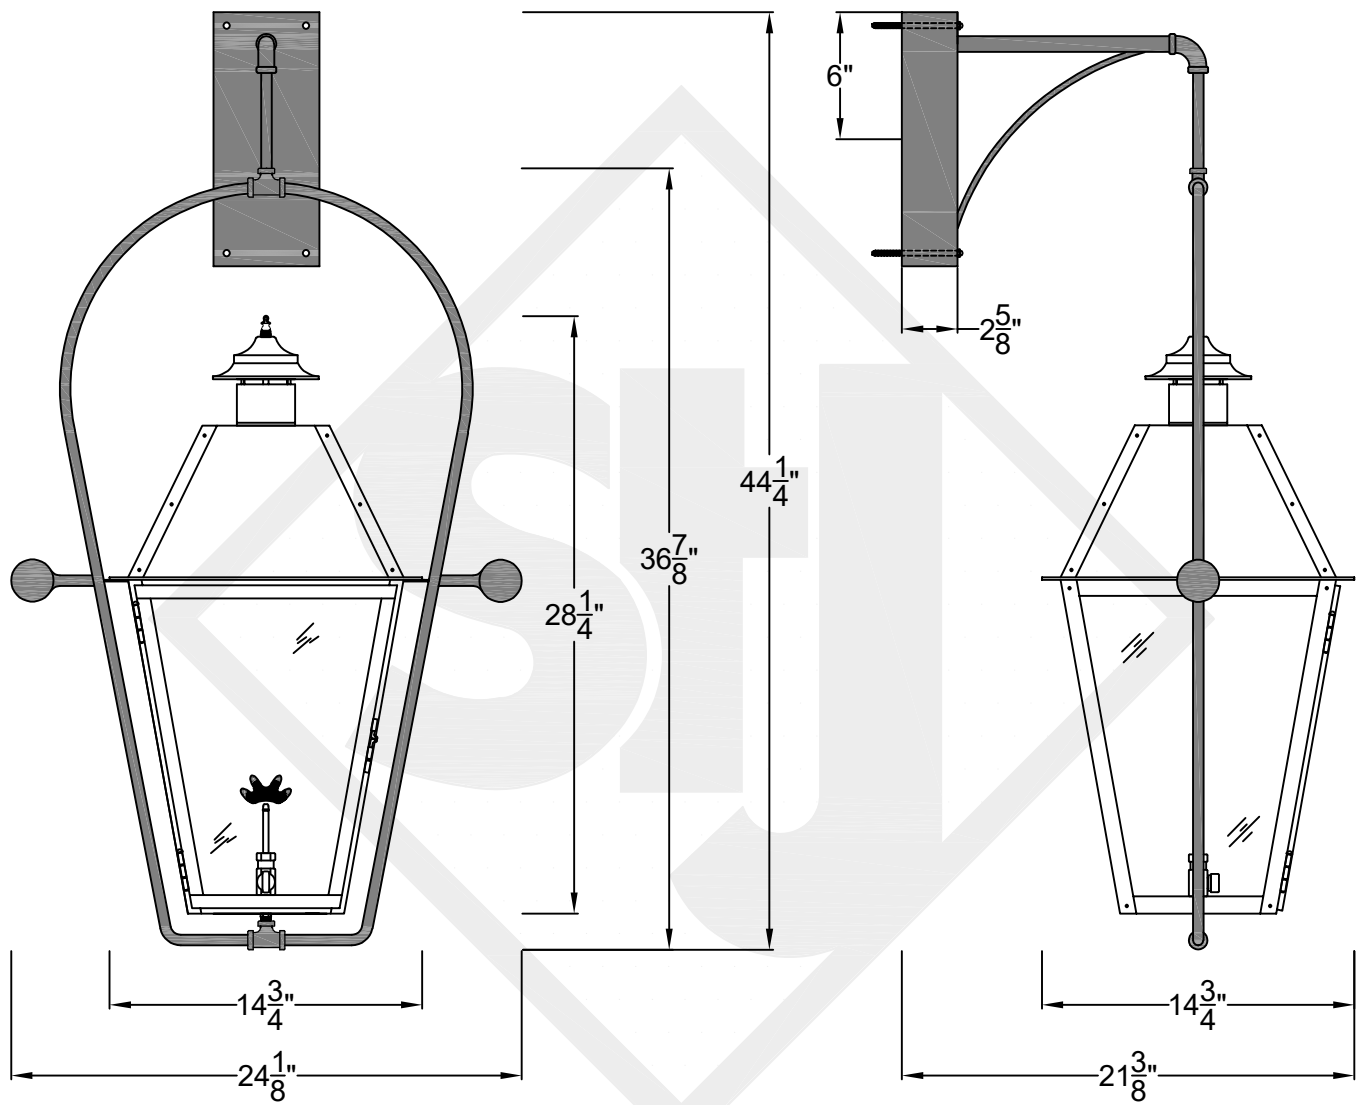

MAGNOLIA MINI WALL MOUNT FULL YOKE

Available w/ Solid
or Glass Top
Shortest Height $25\frac{3}{4}$ "

Front View

Side View

Backplate

St. James
LIGHTING

SCALE: N.T.S. DRAFT: T. Herring
FILE: MAGMINI APP'D: J. Ragan
JOB: X DATE: 3-1-2023

Front View

Side View

Backplate

St. James
LIGHTING

SCALE: N.T.S.	DRAFT: Y. McCullough
FILE: MAGS	APP'D: J. Ragan
JOB: X	DATE: 1/5/24

Lights are handcrafted.
Dimensions may vary by 1/4"

B.T.U. Rating
Natural Gas: 2730 B.T.U.
Propane: 2080 B.T.U.

MAGNOLIA MEDIUM WALL MOUNT FULL YOKE

Available w/ Solid
or Glass Top

Shortest Height $36\frac{1}{2}$ "

Front View

Side View

Backplate

St. James
LIGHTING

SCALE: N.T.S.	DRAFT: Y. McCullough
FILE: MAGM	APP'D: J. Ragan
JOB: X	DATE: 1/5/24

Front View

Side View

Backplate

St. James
LIGHTING

SCALE: N.T.S.	DRAFT: Y. McCullough
FILE: MAGL	APP'D: J. Ragan
JOB: X	DATE: 1/5/24

Lights are handcrafted.
Dimensions may vary by 1/4"

B.T.U. Rating
Natural Gas: 2730 B.T.U.
Propane: 2080 B.T.U.