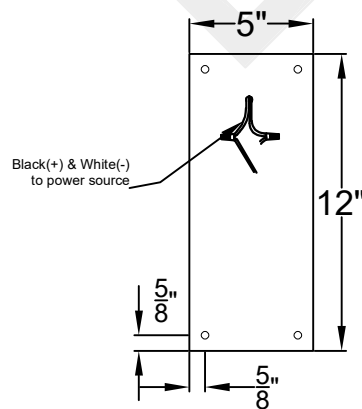

MAGNOLIA MINI WALL MOUNT FULL YOKE

Available w/ Solid
or Glass Top
Shortest Height $25\frac{3}{4}$ "

Front View

Side View

Backplate

St. James
LIGHTING

SCALE: N.T.S. DRAFT: T. Herring
FILE: MAGMINI APP'D: J. Ragan
JOB: X DATE: 3-1-2023

Lights are handcrafted.
Dimensions may vary by 1/4"

Mini not Available in Gas

UL Certified
Candelabra- Max 60 Watt Bulb
Edison- Max 660 Watt Bulb

MAGNOLIA SMALL WALL MOUNT FULL YOKE

Available w/ Solid or
Glass Top
Shortest Height 28"

Front View

Side View

Backplate

St. James
LIGHTING

SCALE: N.T.S.	DRAFT: Y. McCullough
FILE: MAGS	APP'D: J. Ragan
JOB: X	DATE: 1/5/24

Lights are handcrafted.
Dimensions may vary by 1/4"

B.T.U. Rating
Natural Gas: 2730 B.T.U.
Propane: 2080 B.T.U.

Front View

Side View

Backplate

St. James
LIGHTING

SCALE: N.T.S.	DRAFT: Y. McCullough
FILE: MAGL	APP'D: J. Ragan
JOB: X	DATE: 1/5/24

Lights are handcrafted.
Dimensions may vary by 1/4"

B.T.U. Rating
Natural Gas: 2730 B.T.U.
Propane: 2080 B.T.U.