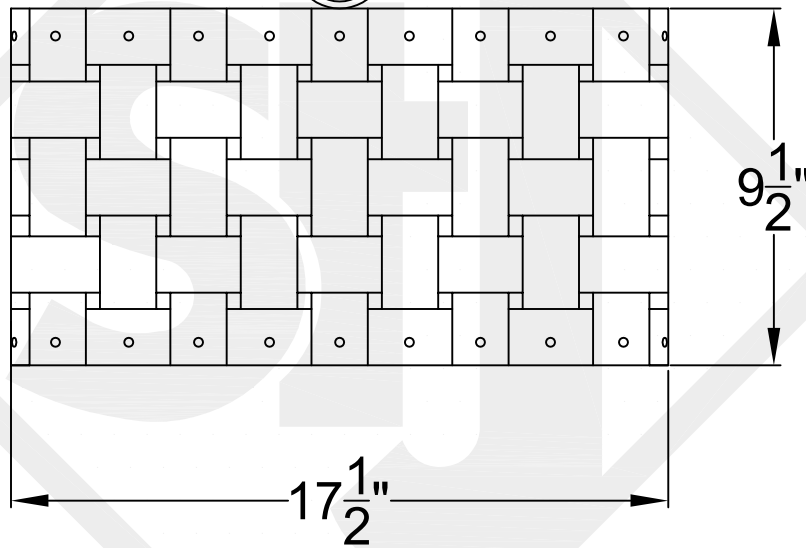

BASKET WEAVE SMALL

Single Edison
Comes standard w/
6' of chain

Front View

Ceiling Mount

St. James
LIGHTING

SCALE: N.T.S.	DRAFT: T. Herring
FILE: BASS	APP'D: J. Ragan
JOB: X	DATE: 4-20-2023

Lights are handcrafted.
Dimensions may vary by 1/4"

UL Certified
Candelabra- Max 60 Watt Bulb
Edison- Max 660 Watt Bulb