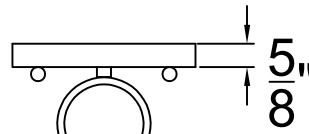

BASKET WEAVE SMALL

Single Edison
Comes standard w/
6' of chain

Front View

Ceiling Mount

St. James
LIGHTING

SCALE: N.T.S.	DRAFT: T. Herring
FILE: BASS	APP'D: J. Ragan
JOB: X	DATE: 4-20-2023

Lights are handcrafted.
Dimensions may vary by 1/4"