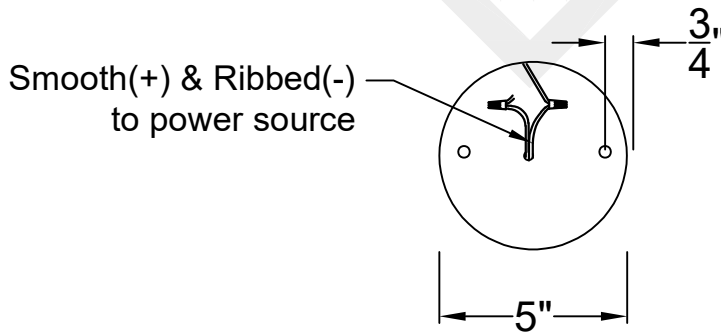

BASKET WEAVE SMALL

Single Edison
Comes standard w/
6' of chain

Front View

Ceiling Mount

St. James
LIGHTING

SCALE: N.T.S.	DRAFT: T. Herring
FILE: BASS	APP'D: J. Ragan
JOB: X	DATE: 4-20-2023

Lights are handcrafted.
Dimensions may vary by 1/4"

UL Certified
Candelabra- Max 60 Watt Bulb
Edison- Max 660 Watt Bulb