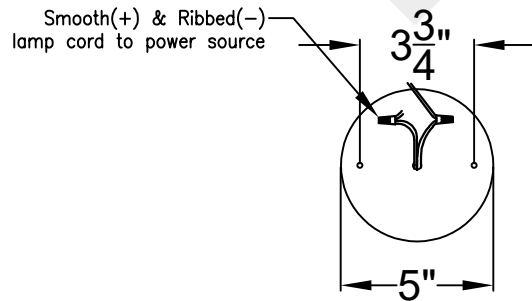

# TEAR DROP LARGE

10 Lights  
Comes standard w/ 6'  
of chain

Front View

Ceiling Mount

St. James  
LIGHTING

SCALE: N.T.S.	DRAFT: T. Herring
FILE: TEAL	APP'D: J. Ragan
JOB: X	DATE: 4-24-2023

Lights are handcrafted.  
Dimensions may vary by 1/4"

UL Certified  
Candelabra- Max 60 Watt Bulb  
Edison- Max 660 Watt Bulb