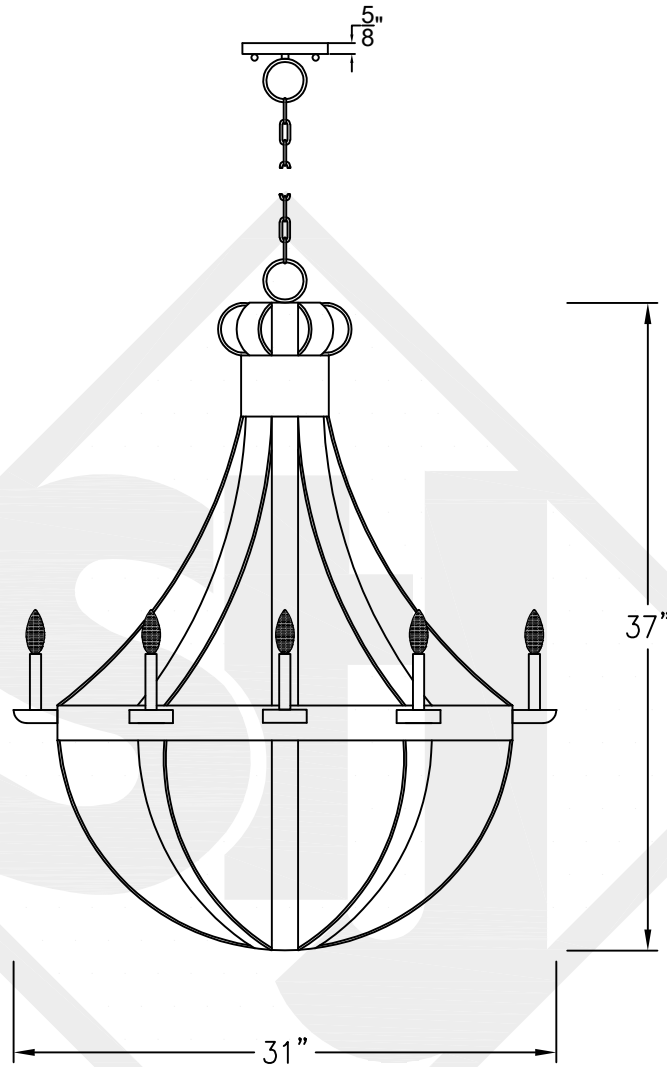

# TEAR DROP LARGE

10 Lights  
Comes standard w/ 6'  
of chain

Front View

Ceiling Mount

St. James  
LIGHTING

SCALE: N.T.S.	DRAFT: T. Herring
FILE: TEAL	APP'D: J. Ragan
JOB: X	DATE: 4-24-2023

Lights are handcrafted.  
Dimensions may vary by 1/4"

UL Certified  
Candelabra- Max 60 Watt Bulb  
Edison- Max 660 Watt Bulb