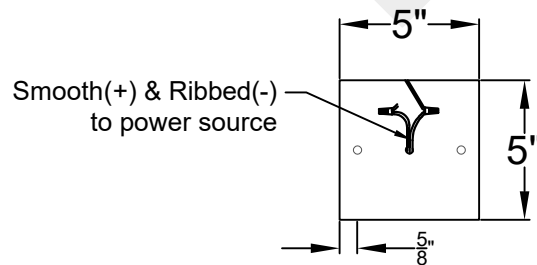

CAMDEN MINI

Triple Candelabra
Comes standard w/
6' of chain

Front View

Ceiling Mount

St. James
LIGHTING

SCALE: N.T.S.	DRAFT: Y. McCullough
FILE: CAMMINI	APP'D: J. Ragan
JOB: X	DATE: 12/18/23

Lights are handcrafted.
Dimensions may vary by 1/4"