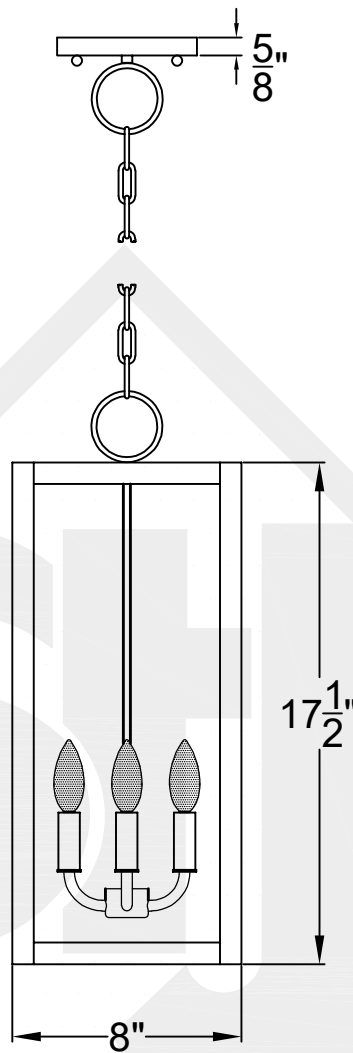

CAMDEN MINI

Triple Candelabra
Comes standard w/
6' of chain

Front View

Ceiling Mount

St. James
LIGHTING

SCALE: N.T.S.	DRAFT: Y. McCullough
FILE: CAMMINI	APP'D: J. Ragan
JOB: X	DATE: 12/18/23

Lights are handcrafted.
Dimensions may vary by 1/4"

UL Certified
Candelabra- Max 60 Watt Bulb
Edison- Max 660 Watt Bulb