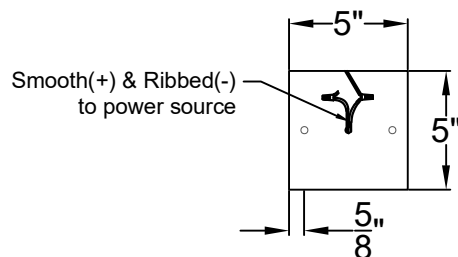

BELGIAN PENDANT LARGE

Triple Candelabra
Comes with Clear Glass &
6' of chain

Front View

Ceiling Mount

St. James
LIGHTING

SCALE: N.T.S.	DRAFT: Y. McCullough
FILE: BELPL	APP'D: J. Ragan
JOB: X	DATE: 12/27/23

Lights are handcrafted.
Dimensions may vary by 1/4"

UL Certified
Candelabra- Max 60 Watt Bulb
Edison- Max 660 Watt Bulb