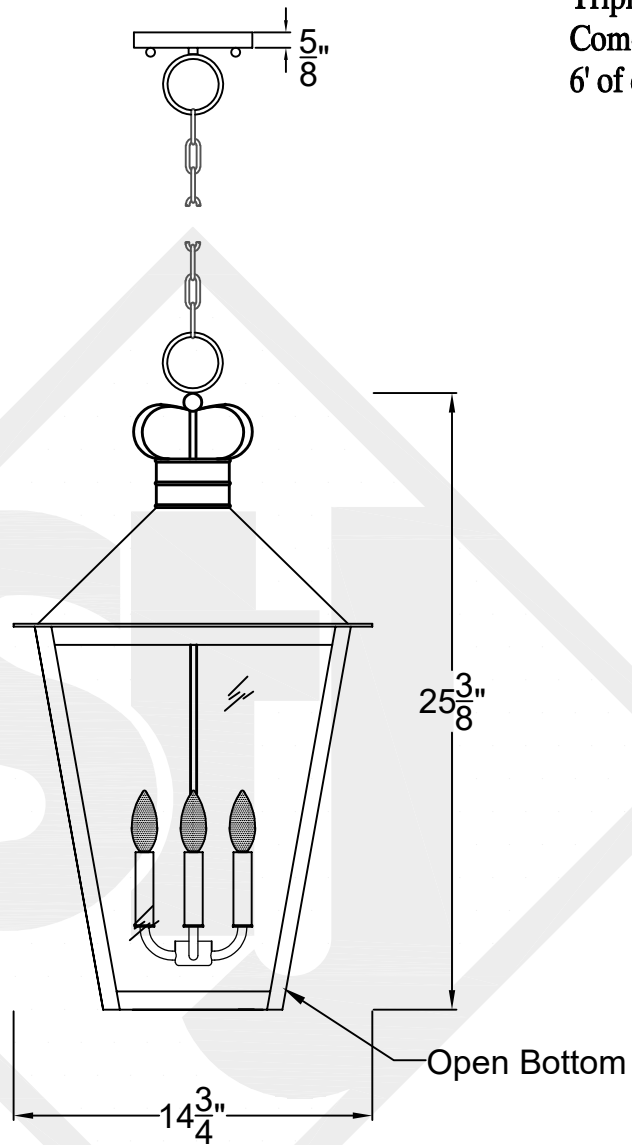

BELGIAN PENDANT LARGE

Triple Candelabra
Comes with Clear Glass &
6' of chain

Front View

Ceiling Mount

St. James
LIGHTING

SCALE: N.T.S.	DRAFT: Y. McCullough
FILE: BELPL	APP'D: J. Ragan
JOB: X	DATE: 12/27/23

Lights are handcrafted.
Dimensions may vary by 1/4"

UL Certified
Candelabra- Max 60 Watt Bulb
Edison- Max 660 Watt Bulb