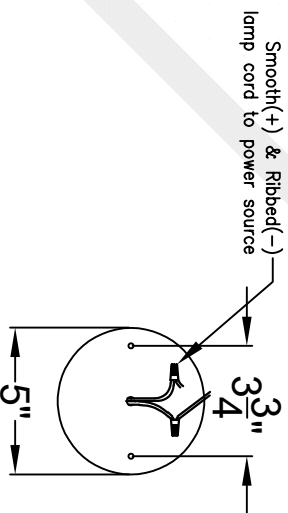

LONG ISLAND MEDIUM

8 Light
Comes standard w/
6' of chain

Front View

Top View

Ceiling Mount

St. James
LIGHTING

SCALE: N.T.S. DRAFT: Y. McCullough

FILE: SULLS APP'D: J. Rogan

JOB: X DATE: 12/26/23

Lights are handcrafted.
Dimensions may vary by 1/4"

UL Certified
Candelabra- Max 60 Watt Bulb
Edison- Max 660 Watt Bulb