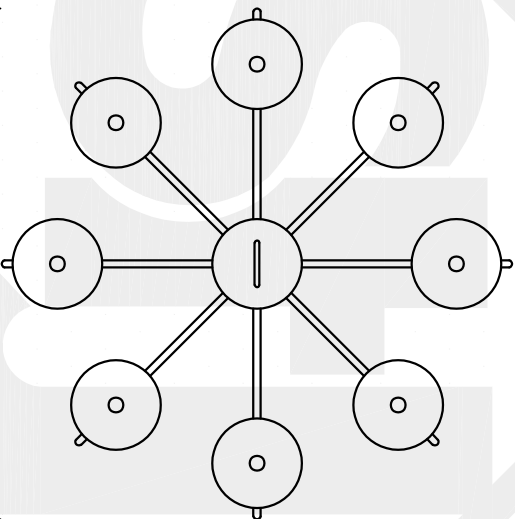

LONG ISLAND MEDIUM

8 Light
Comes standard w/
6' of chain

Front View

Top View

Ceiling Mount

St. James
LIGHTING

SCALE: N.T.S. DRAFT: Y. McCullough

FILE: SULLS APP'D: J. Rogan

JOB: X DATE: 12/26/23

Lights are handcrafted.
Dimensions may vary by 1/4"

UL Certified
Candelabra- Max 60 Watt Bulb
Edison- Max 660 Watt Bulb