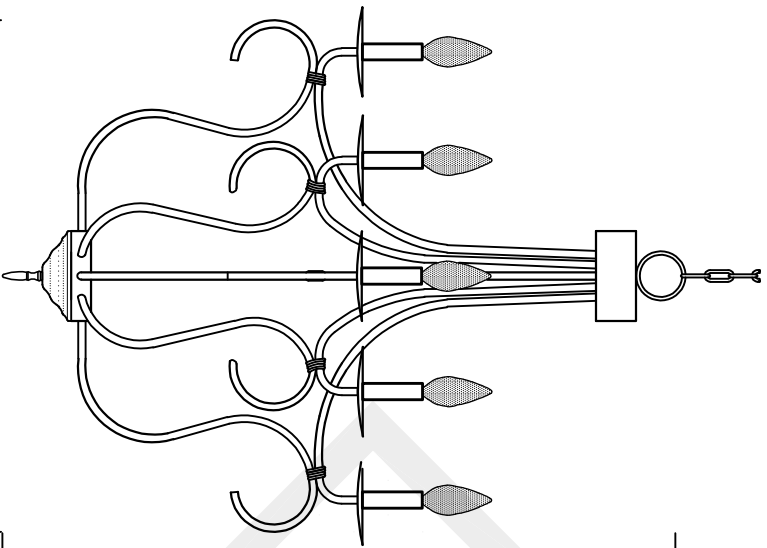

LONG ISLAND MEDIUM

8 Light
Comes standard w/
6' of chain

Front View

Top View

Ceiling Mount

St. James
LIGHTING

SCALE: N.T.S. DRAFT: Y. McCullough

FILE: SULLS APP'D: J. Rogan

JOB: X DATE: 12/26/23

Lights are handcrafted.
Dimensions may vary by 1/4"

UL Certified
Candelabra- Max 60 Watt Bulb
Edison- Max 660 Watt Bulb