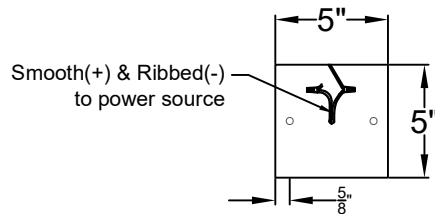

BELGIAN CAGE MEDIUM

Triple Candelabra
Comes standard w/
6' of chain

Front View

Ceiling Mount

St. James
LIGHTING

SCALE: N.T.S.	DRAFT: T. Herring
FILE: BELM	APP'D: J. Ragan
JOB: X	DATE: 4-20-2023

Lights are handcrafted.
Dimensions may vary by 1/4"