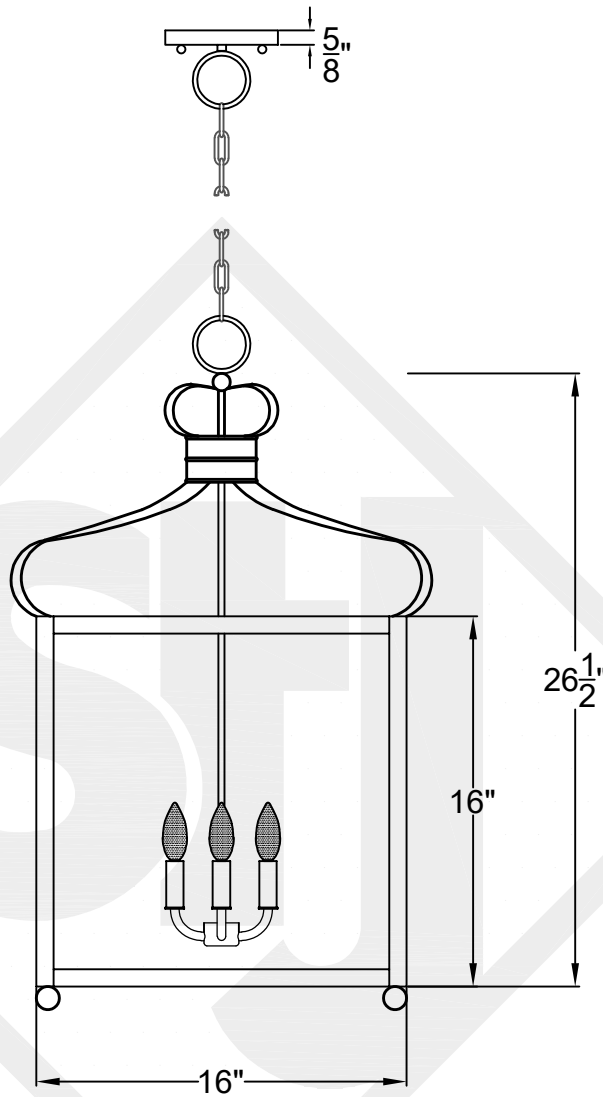

BELGIAN CAGE MEDIUM

Triple Candelabra
Comes standard w/
6' of chain

Front View

Ceiling Mount

St. James
LIGHTING

SCALE: N.T.S.	DRAFT: T. Herring
FILE: BELM	APP'D: J. Ragan
JOB: X	DATE: 4-20-2023

Lights are handcrafted.
Dimensions may vary by 1/4"

UL Certified
Candelabra- Max 60 Watt Bulb
Edison- Max 660 Watt Bulb