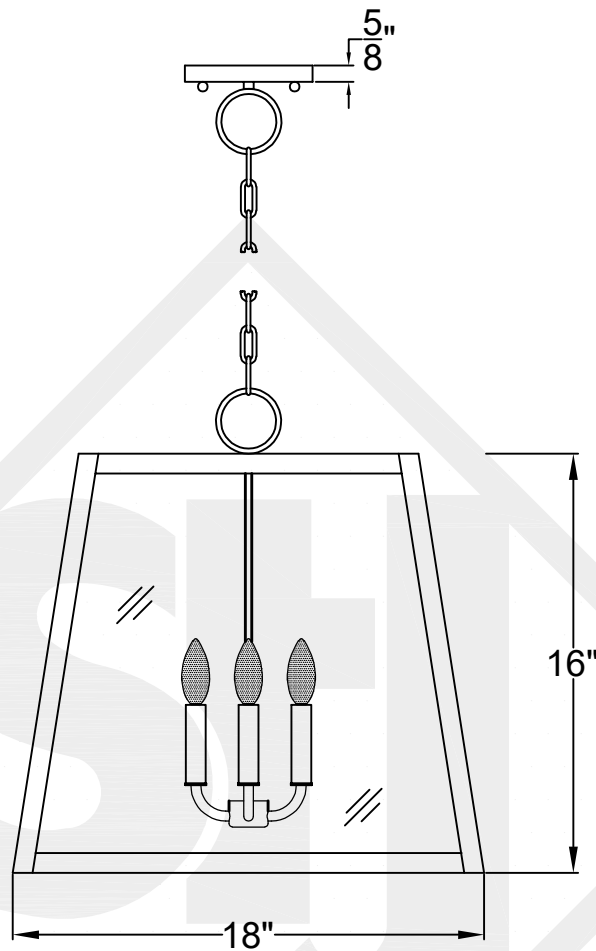

# ABILENE LARGE

Triple Candelabra  
Comes with Antique Glass

Comes standard  
w/ 6' of chain

Front View

Ceiling Mount

St. James  
LIGHTING

SCALE: N.T.S.	DRAFT: Y. McCullough
FILE: ABIL	APP'D: J. Ragan
JOB: X	DATE: 12/26/23

Lights are handcrafted.  
Dimensions may vary by 1/4"

UL Certified  
Candelabra- Max 60 Watt Bulb  
Edison- Max 660 Watt Bulb