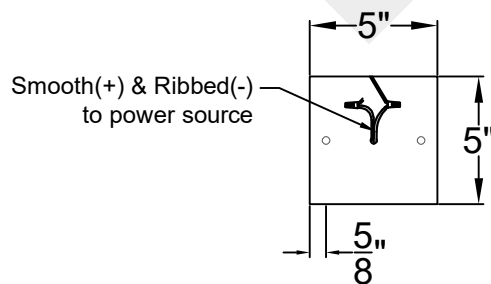

# ABILENE LARGE

Triple Candelabra  
Comes with Antique Glass

Comes standard  
w/ 6' of chain

Front View

Ceiling Mount

St. James  
LIGHTING

SCALE: N.T.S.	DRAFT: Y. McCullough
FILE: ABIL	APP'D: J. Ragan
JOB: X	DATE: 12/26/23

Lights are handcrafted.  
Dimensions may vary by 1/4"

UL Certified  
Candelabra- Max 60 Watt Bulb  
Edison- Max 660 Watt Bulb