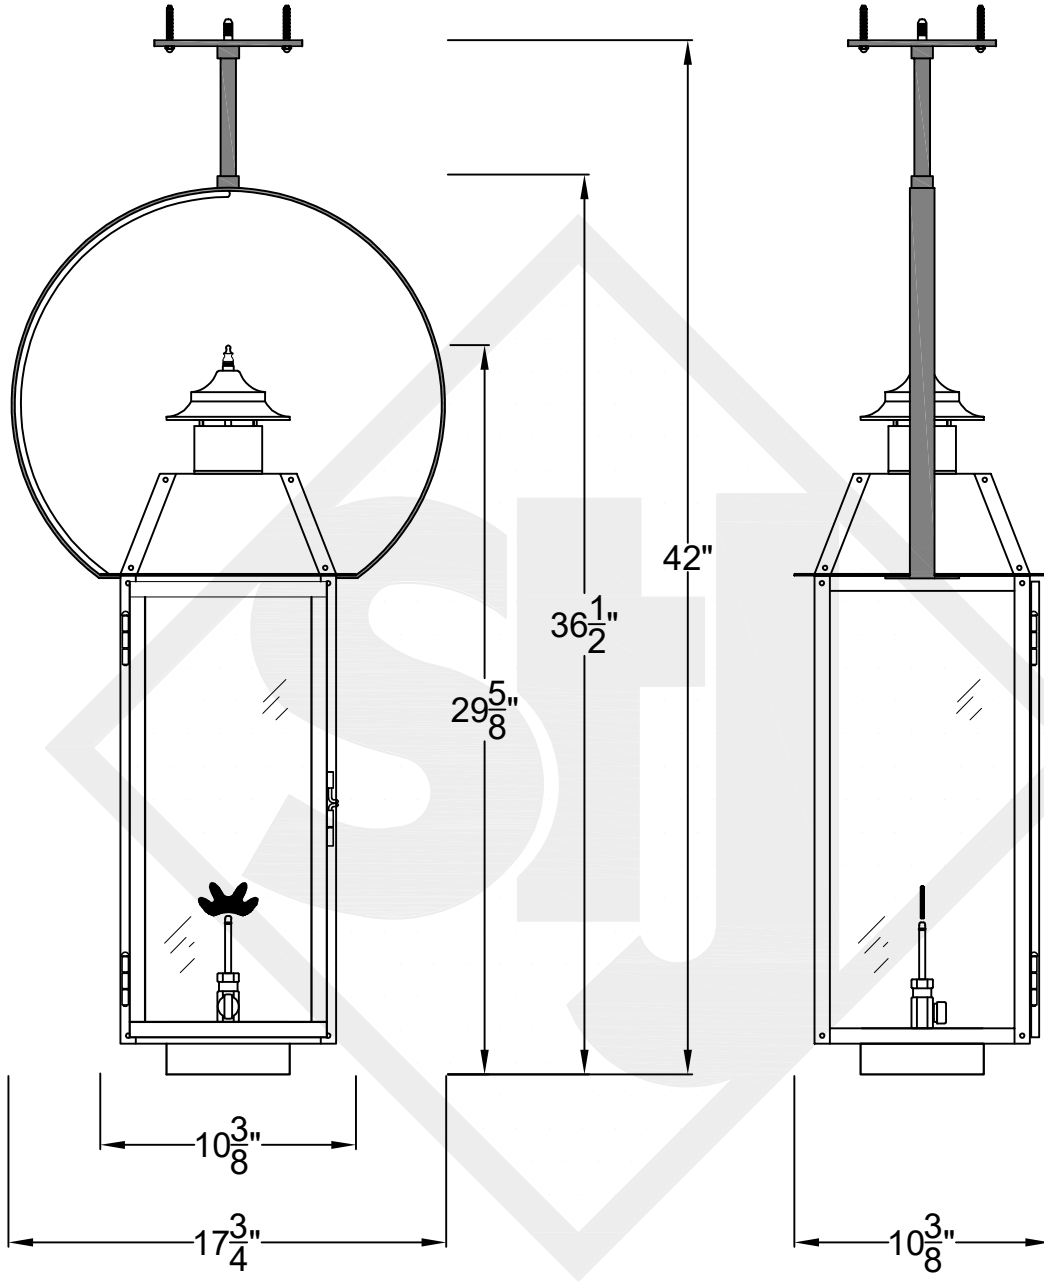

SWEET WATER MINI CEILING MOUNT HALF YOKE

Shortest Height 24 $\frac{1}{2}$ "

Available w/ Solid or
Glass Top

Front View

Side View

Ceiling Mount

St. James
LIGHTING

SCALE: N.T.S.	DRAFT: Y. McCullough
FILE: SWEMINI	APP'D: J. Ragan
JOB: X	DATE: 12/5/23

Lights are handcrafted.
Dimensions may vary by 1/4"

Mini not Available in Gas

UL Certified
Candelabra- Max 60 Watt Bulb
Edison- Max 660 Watt Bulb

SWEET WATER SMALL CEILING MOUNT HALF YOKE

Available w/ Solid
or Glass Top
Shortest Height $34\frac{1}{4}$ "

Front View

Side View

Ceiling Mount

St. James
LIGHTING

SCALE: N.T.S.	DRAFT: Y. McCullough
FILE: SWES	APP'D: J. Ragan
JOB: X	DATE: 1/5/24

Lights are handcrafted.
Dimensions may vary by 1/4"

B.T.U. Rating
Natural Gas: 2730 B.T.U.
Propane: 2080 B.T.U.

SWEET WATER MEDIUM CEILING MOUNT HALF YOKE

Shortest Height $38\frac{5}{8}"$
Available w/ Solid
or Glass Top

Front View

Side View

Ceiling Mount

St. James
LIGHTING

SCALE: N.T.S.	DRAFT: Y. McCullough
FILE: SWEM	APP'D: J. Ragan
JOB: X	DATE: 1/9/24