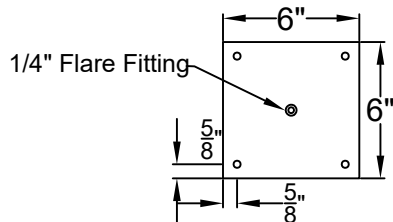

Front View

Side View

Ceiling Mount

St. James
LIGHTING

SCALE: N.T.S.	DRAFT: Y. McCullough
FILE: SWES	APP'D: J. Ragan
JOB: X	DATE: 1/5/24

Lights are handcrafted.
Dimensions may vary by 1/4"

B.T.U. Rating
Natural Gas: 2730 B.T.U.
Propane: 2080 B.T.U.

SWEET WATER MEDIUM CEILING MOUNT HALF YOKE

Shortest Height $38\frac{5}{8}"$
Available w/ Solid
or Glass Top

Front View

Side View

Ceiling Mount

St. James
LIGHTING

SCALE: N.T.S.	DRAFT: Y. McCullough
FILE: SWEM	APP'D: J. Ragan
JOB: X	DATE: 1/9/24

Lights are handcrafted.
Dimensions may vary by 1/4"

B.T.U. Rating
Natural Gas: 2730 B.T.U.
Propane: 2080 B.T.U.

SWEET WATER LARGE CEILING MOUNT HALF YOKE

Shortest Height $42\frac{3}{4}$ "
Available w/ Solid or
Glass Top