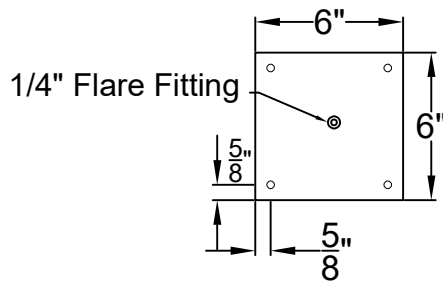

Front View

Side View

Ceiling Mount

St. James
LIGHTING

SCALE: N.T.S.	DRAFT: Y. McCullough
FILE: SWES	APP'D: J. Ragan
JOB: X	DATE: 1/5/24

Lights are handcrafted.
Dimensions may vary by 1/4"

B.T.U. Rating
Natural Gas: 2730 B.T.U.
Propane: 2080 B.T.U.

SWEET WATER MEDIUM CEILING MOUNT HALF YOKE

Shortest Height $38\frac{5}{8}"$
Available w/ Solid
or Glass Top

Front View

Side View

Ceiling Mount

St. James
LIGHTING

SCALE: N.T.S.	DRAFT: Y. McCullough
FILE: SWEM	APP'D: J. Ragan
JOB: X	DATE: 1/9/24