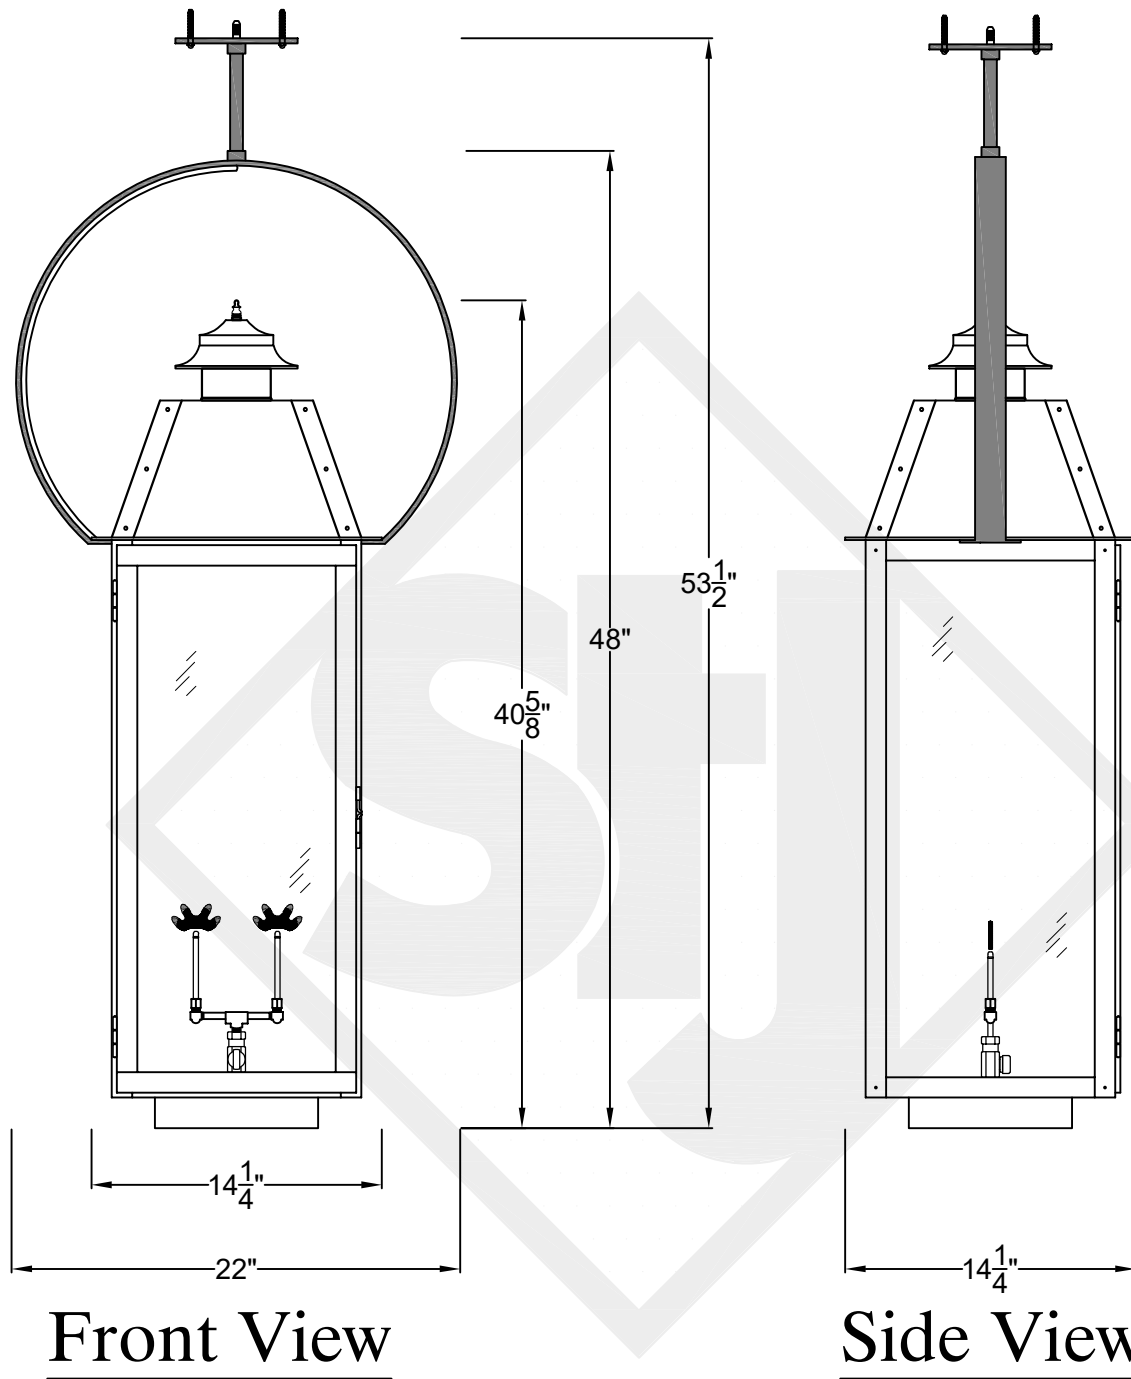

SWEET WATER MEDIUM CEILING MOUNT HALF YOKE

Shortest Height $38\frac{5}{8}"$
Available w/ Solid
or Glass Top

Front View

Side View

Ceiling Mount

St. James
LIGHTING

SCALE: N.T.S.	DRAFT: Y. McCullough
FILE: SWEM	APP'D: J. Ragan
JOB: X	DATE: 1/9/24

Lights are handcrafted.
Dimensions may vary by 1/4"

B.T.U. Rating
Natural Gas: 2730 B.T.U.
Propane: 2080 B.T.U.

SWEET WATER LARGE CEILING MOUNT HALF YOKE

Shortest Height $42\frac{3}{4}$ "
Available w/ Solid or
Glass Top

Ceiling Mount

St. James
LIGHTING

SCALE: N.T.S.	DRAFT: Y. McCullough
FILE: SWEL	APP'D: J. Ragan
JOB: X	DATE: 1/9/24

Lights are handcrafted.
Dimensions may vary by 1/4"

B.T.U. Rating
Natural Gas: 2730 B.T.U.
Propane: 2080 B.T.U.

SWEET WATER GRANDE CEILING MOUNT HALF YOKE

Available w/ Solid
or Glass Top

Shortest Height $49\frac{3}{8}"$

Front View

Side View

Ceiling Mount

St. James
LIGHTING

SCALE: N.T.S.	DRAFT: Y. McCullough
FILE: SWEG	APP'D: J. Ragan
JOB: X	DATE: 12/6/23