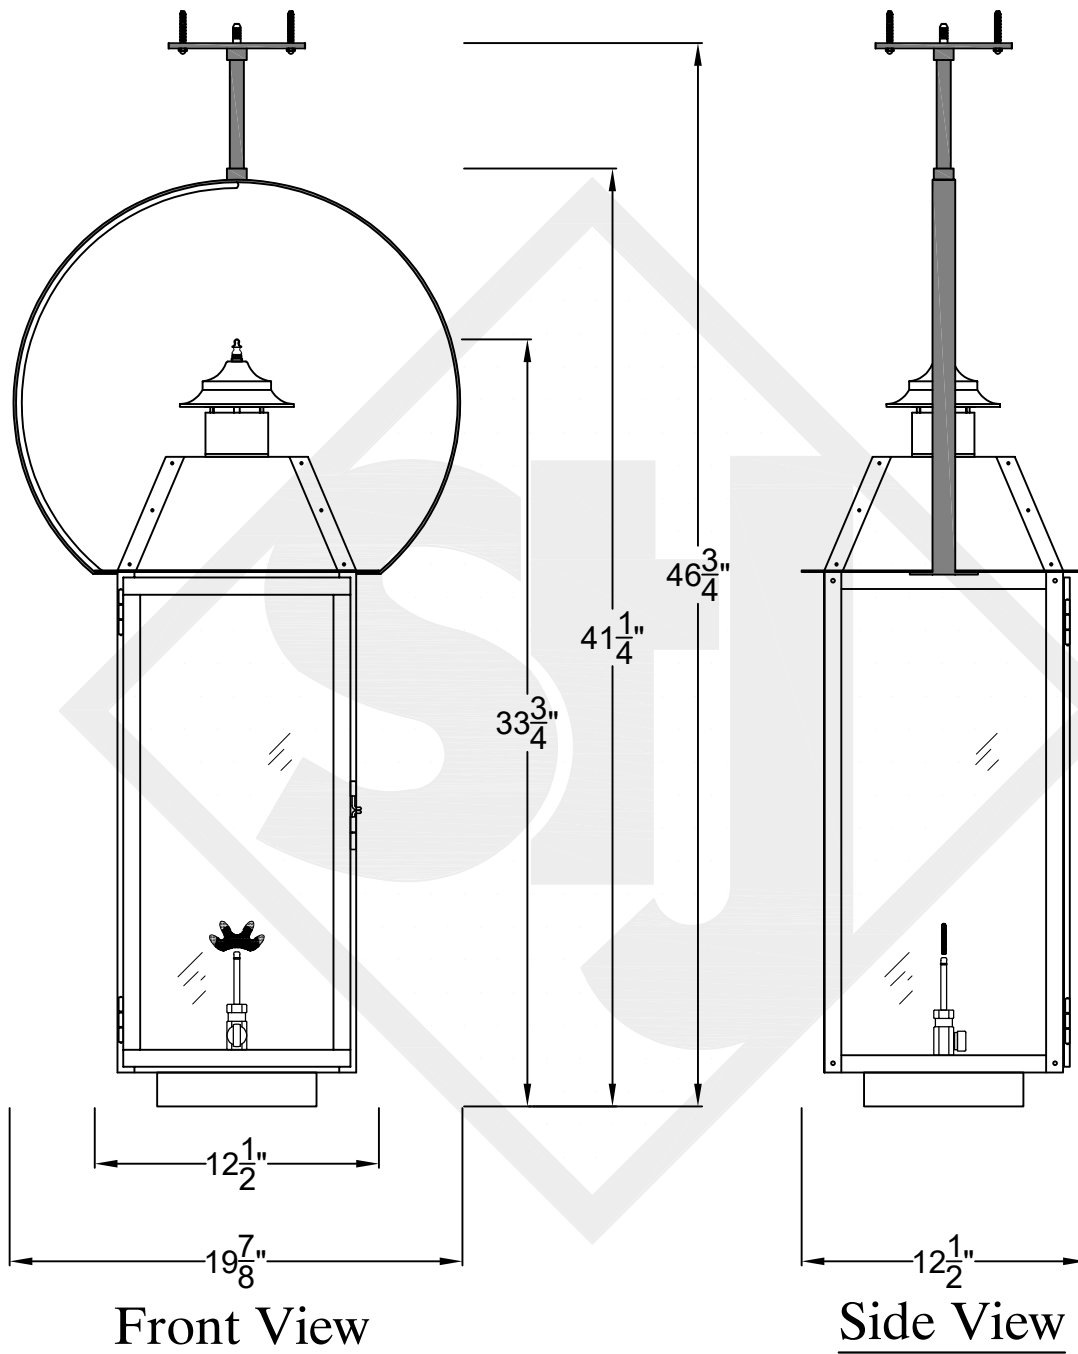

SWEET WATER MINI CEILING MOUNT HALF YOKE

Shortest Height 24 $\frac{1}{2}$ "

Available w/ Solid or
Glass Top

Front View

Side View

Ceiling Mount

St. James
LIGHTING

SCALE: N.T.S.	DRAFT: Y. McCullough
FILE: SWEMINI	APP'D: J. Ragan
JOB: X	DATE: 12/5/23

SWEET WATER MEDIUM CEILING MOUNT HALF YOKE

Shortest Height $38\frac{5}{8}"$
Available w/ Solid
or Glass Top

Front View

Side View

Ceiling Mount

St. James
LIGHTING

SCALE: N.T.S.	DRAFT: Y. McCullough
FILE: SWEM	APP'D: J. Ragan
JOB: X	DATE: 1/9/24

Lights are handcrafted.
Dimensions may vary by 1/4"

B.T.U. Rating
Natural Gas: 2730 B.T.U.
Propane: 2080 B.T.U.

SWEET WATER LARGE CEILING MOUNT HALF YOKE

Shortest Height $42\frac{3}{4}$ "
Available w/ Solid or
Glass Top

SWEET WATER GRANDE CEILING MOUNT HALF YOKE

Available w/ Solid
or Glass Top

Shortest Height $49\frac{3}{8}"$

Front View

Side View

Ceiling Mount

St. James
LIGHTING

SCALE: N.T.S.	DRAFT: Y. McCullough
FILE: SWEG	APP'D: J. Ragan
JOB: X	DATE: 12/6/23