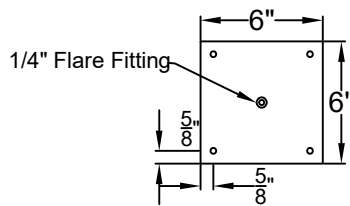

Ceiling Mount

St. James
LIGHTING

SCALE: N.T.S.	DRAFT: Y. McCullough
FILE: SWEL	APP'D: J. Ragan
JOB: X	DATE: 1/9/24

Lights are handcrafted.
Dimensions may vary by 1/4"

B.T.U. Rating
Natural Gas: 2730 B.T.U.
Propane: 2080 B.T.U.

SWEET WATER GRANDE CEILING MOUNT HALF YOKE

Available w/ Solid
or Glass Top

Shortest Height $49\frac{3}{8}"$

Front View

Side View

Ceiling Mount

St. James
LIGHTING

SCALE: N.T.S.	DRAFT: Y. McCullough
FILE: SWEG	APP'D: J. Ragan
JOB: X	DATE: 12/6/23