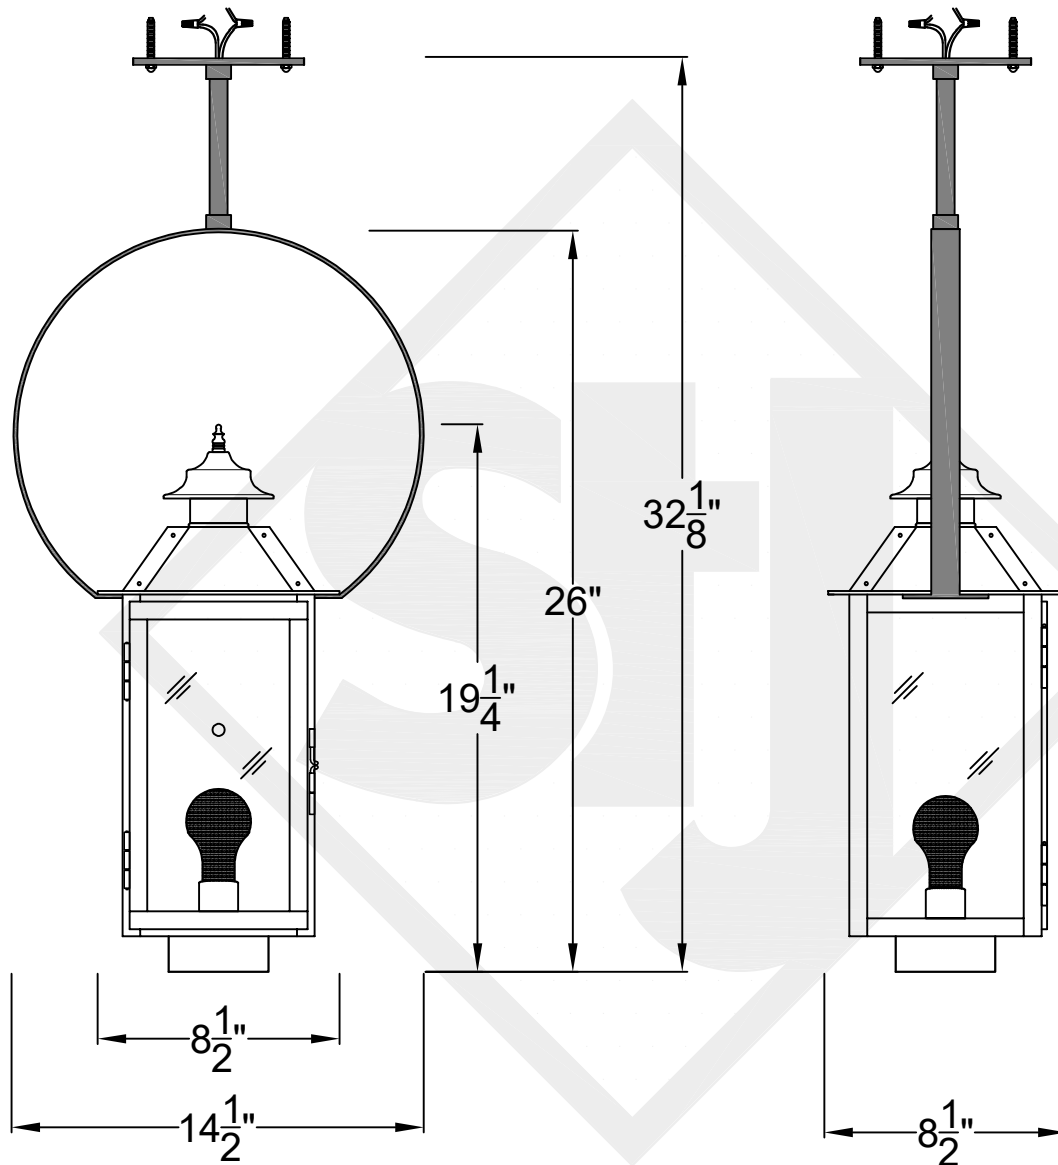

SWEET WATER MINI CEILING MOUNT HALF YOKE

Shortest Height 24 $\frac{1}{2}$ "

Available w/ Solid or
Glass Top

Front View

Side View

Ceiling Mount

St. James
LIGHTING

SCALE: N.T.S.	DRAFT: Y. McCullough
FILE: SWEMINI	APP'D: J. Ragan
JOB: X	DATE: 12/5/23

Lights are handcrafted.
Dimensions may vary by 1/4"

Mini not Available in Gas

UL Certified
Candelabra- Max 60 Watt Bulb
Edison- Max 660 Watt Bulb

SWEET WATER SMALL CEILING MOUNT HALF YOKE

Available w/ Solid
or Glass Top
Shortest Height $34\frac{1}{4}$ "

Front View

Side View

Ceiling Mount

St. James
LIGHTING

SCALE: N.T.S.	DRAFT: Y. McCullough
FILE: SWES	APP'D: J. Ragan
JOB: X	DATE: 1/5/24

Lights are handcrafted.
Dimensions may vary by 1/4"

B.T.U. Rating
Natural Gas: 2730 B.T.U.
Propane: 2080 B.T.U.

SWEET WATER MEDIUM CEILING MOUNT HALF YOKE

Shortest Height $38\frac{5}{8}"$
Available w/ Solid
or Glass Top

Front View

Side View

Ceiling Mount

St. James
LIGHTING

SCALE: N.T.S.	DRAFT: Y. McCullough
FILE: SWEM	APP'D: J. Ragan
JOB: X	DATE: 1/9/24