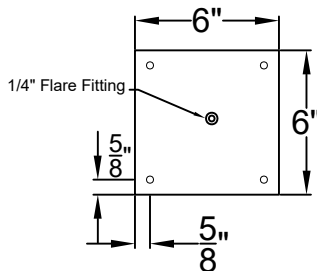

SWEET WATER MINI CEILING MOUNT HALF YOKE

Shortest Height 24 $\frac{1}{2}$ "

Available w/ Solid or
Glass Top

Front View

Side View

Ceiling Mount

St. James
LIGHTING

SCALE: N.T.S.	DRAFT: Y. McCullough
FILE: SWEMINI	APP'D: J. Ragan
JOB: X	DATE: 12/5/23

Lights are handcrafted.
Dimensions may vary by 1/4"

Mini not Available in Gas

UL Certified
Candelabra- Max 60 Watt Bulb
Edison- Max 660 Watt Bulb

SWEET WATER SMALL CEILING MOUNT HALF YOKE

Available w/ Solid
or Glass Top
Shortest Height $34\frac{1}{4}$ "

Front View

Side View

Ceiling Mount

St. James
LIGHTING

SCALE: N.T.S.	DRAFT: Y. McCullough
FILE: SWES	APP'D: J. Ragan
JOB: X	DATE: 1/5/24

Lights are handcrafted.
Dimensions may vary by 1/4"

B.T.U. Rating
Natural Gas: 2730 B.T.U.
Propane: 2080 B.T.U.

SWEET WATER MEDIUM CEILING MOUNT HALF YOKE

Shortest Height $38\frac{5}{8}"$
Available w/ Solid
or Glass Top

Front View

Side View

Ceiling Mount

St. James
LIGHTING

SCALE: N.T.S.	DRAFT: Y. McCullough
FILE: SWEM	APP'D: J. Ragan
JOB: X	DATE: 1/9/24