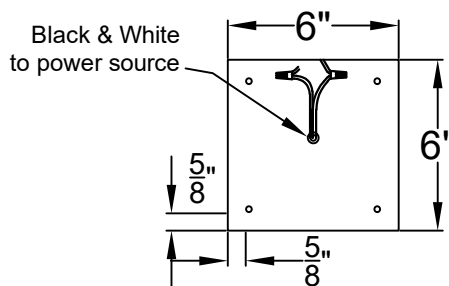

SWEET WATER MINI CEILING MOUNT HALF YOKE

Shortest Height 24 $\frac{1}{2}$ "

Available w/ Solid or
Glass Top

Front View

Side View

Ceiling Mount

St. James
LIGHTING

SCALE: N.T.S.	DRAFT: Y. McCullough
FILE: SWEMINI	APP'D: J. Ragan
JOB: X	DATE: 12/5/23

Lights are handcrafted.
Dimensions may vary by 1/4"

Mini not Available in Gas

UL Certified
Candelabra- Max 60 Watt Bulb
Edison- Max 660 Watt Bulb

SWEET WATER SMALL CEILING MOUNT HALF YOKE

Available w/ Solid
or Glass Top
Shortest Height $34\frac{1}{4}$ "

Front View

Side View

Ceiling Mount

St. James
LIGHTING

SCALE: N.T.S.	DRAFT: Y. McCullough
FILE: SWES	APP'D: J. Ragan
JOB: X	DATE: 1/5/24

Lights are handcrafted.
Dimensions may vary by 1/4"

B.T.U. Rating
Natural Gas: 2730 B.T.U.
Propane: 2080 B.T.U.