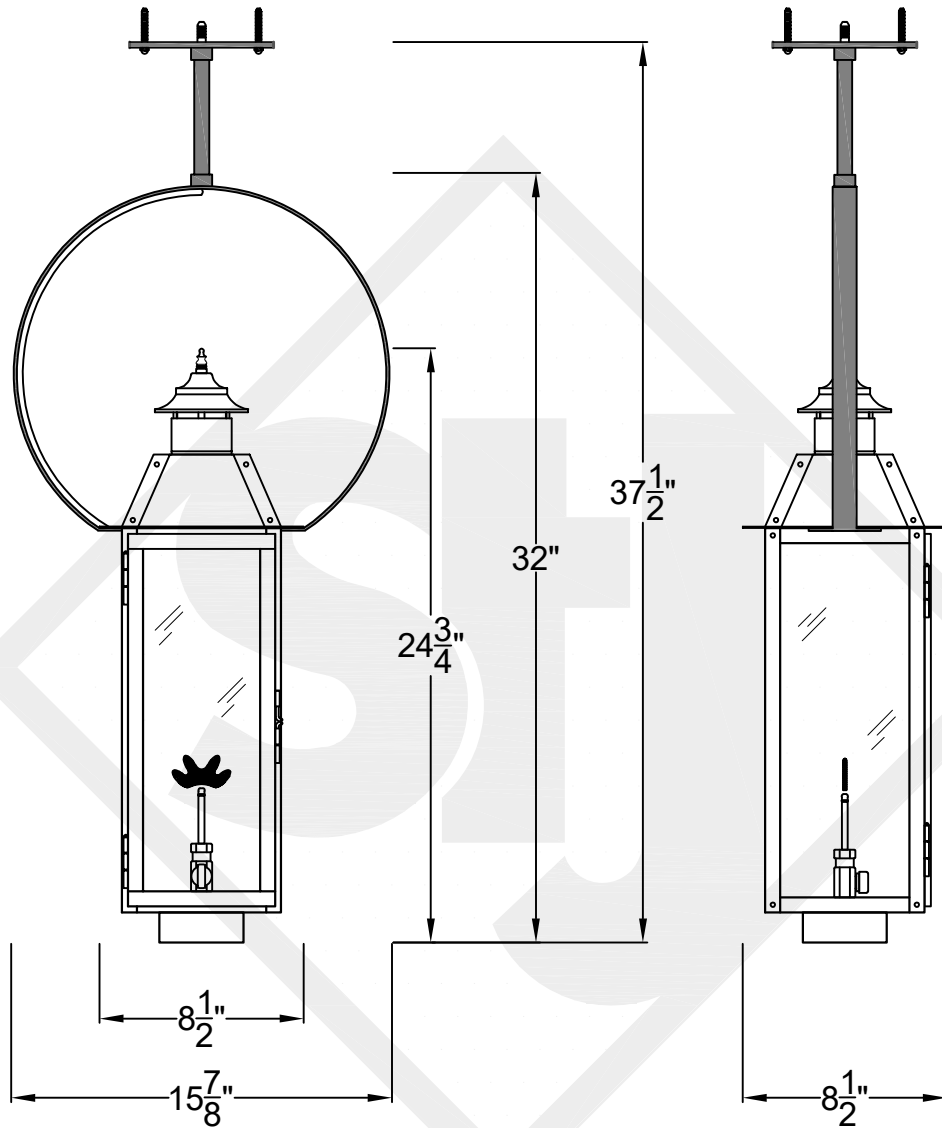

SWEET WATER MINI CEILING MOUNT HALF YOKE

Shortest Height 24 $\frac{1}{2}$ "

Available w/ Solid or
Glass Top

Front View

Side View

Ceiling Mount

St. James
LIGHTING

SCALE: N.T.S.	DRAFT: Y. McCullough
FILE: SWEMINI	APP'D: J. Ragan
JOB: X	DATE: 12/5/23

Lights are handcrafted.
Dimensions may vary by 1/4"

Mini not Available in Gas

UL Certified
Candelabra- Max 60 Watt Bulb
Edison- Max 660 Watt Bulb

SWEET WATER SMALL CEILING MOUNT HALF YOKE

Available w/ Solid
or Glass Top
Shortest Height $34\frac{1}{4}$ "

Front View

Side View

Ceiling Mount

St. James
LIGHTING

SCALE: N.T.S.	DRAFT: Y. McCullough
FILE: SWES	APP'D: J. Ragan
JOB: X	DATE: 1/5/24

Lights are handcrafted.
Dimensions may vary by 1/4"

B.T.U. Rating
Natural Gas: 2730 B.T.U.
Propane: 2080 B.T.U.

SWEET WATER MEDIUM CEILING MOUNT HALF YOKE

Shortest Height $38\frac{5}{8}"$
Available w/ Solid
or Glass Top

Front View

Side View

Ceiling Mount

St. James
LIGHTING

SCALE: N.T.S.	DRAFT: Y. McCullough
FILE: SWEM	APP'D: J. Ragan
JOB: X	DATE: 1/9/24