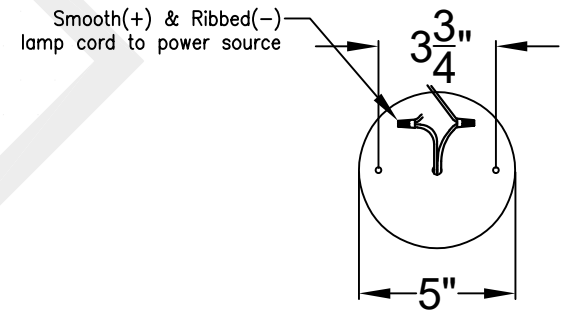

SHENANDOAH GRANDE

6 Light
Comes standard w/ 6'
of chain

Front View

Top View

Ceiling Mount

St. James
LIGHTING

SCALE: N.T.S.	DRAFT: Y. McCullough
FILE: SULLS	APP'D: J. Ragan
JOB: X	DATE: 12/26/23

Lights are handcrafted.
Dimensions may vary by 1/4"