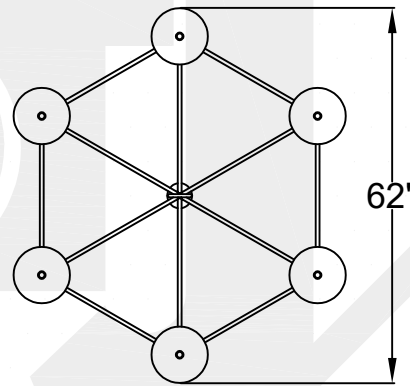

SHENANDOAH GRANDE

6 Light
Comes standard w/ 6'
of chain

Front View

Top View

Ceiling Mount

St. James
LIGHTING

SCALE: N.T.S.	DRAFT: Y. McCullough
FILE: SULLS	APP'D: J. Ragan
JOB: X	DATE: 12/26/23

Lights are handcrafted.
Dimensions may vary by 1/4"

UL Certified
Candelabra- Max 60 Watt Bulb
Edison- Max 660 Watt Bulb