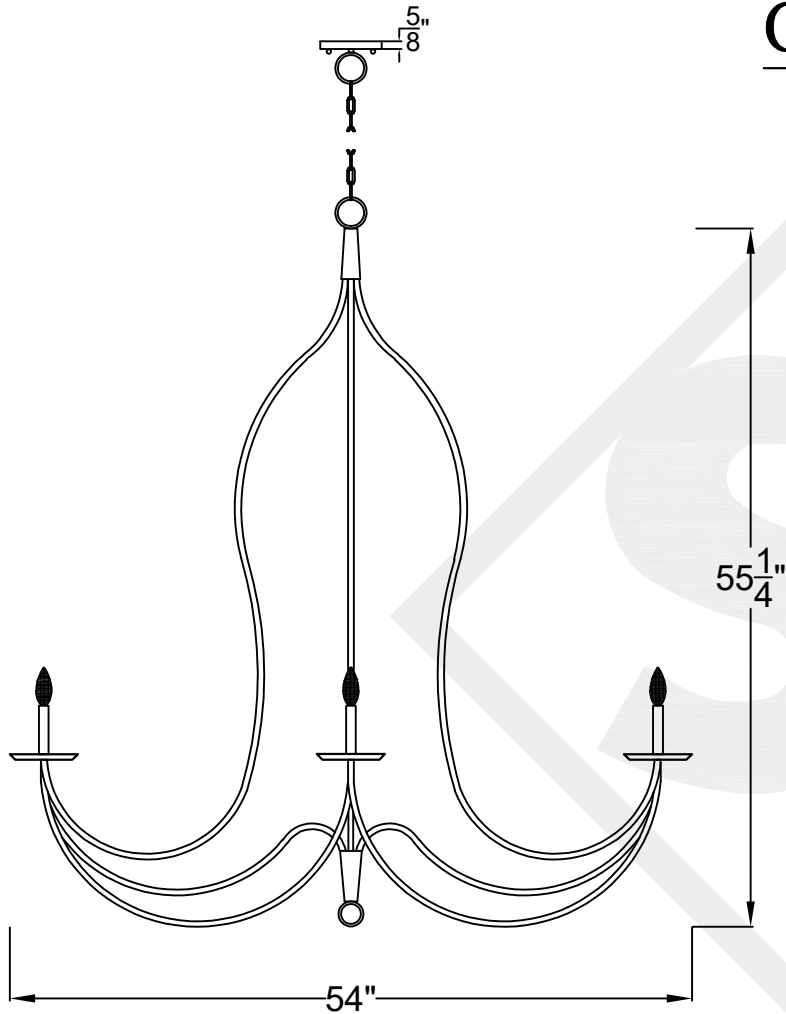

SHENANDOAH GRANDE

6 Light
Comes standard w/ 6'
of chain

Front View

Top View

Ceiling Mount

St. James
LIGHTING

SCALE: N.T.S.	DRAFT: Y. McCullough
FILE: SULLS	APP'D: J. Ragan
JOB: X	DATE: 12/26/23

Lights are handcrafted.
Dimensions may vary by 1/4"

UL Certified
Candelabra- Max 60 Watt Bulb
Edison- Max 660 Watt Bulb