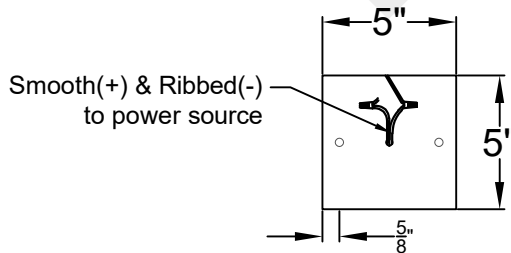

WINSBORO MINI

Triple Candelabra
Comes standard w/ 6'
of chain

Front View

Ceiling Mount

St. James
LIGHTING

SCALE: N.T.S.	DRAFT: Y. McCullough
FILE: WINMINI	APP'D: J. Ragan
JOB: X	DATE: 12/19/23

Lights are handcrafted.
Dimensions may vary by 1/4"