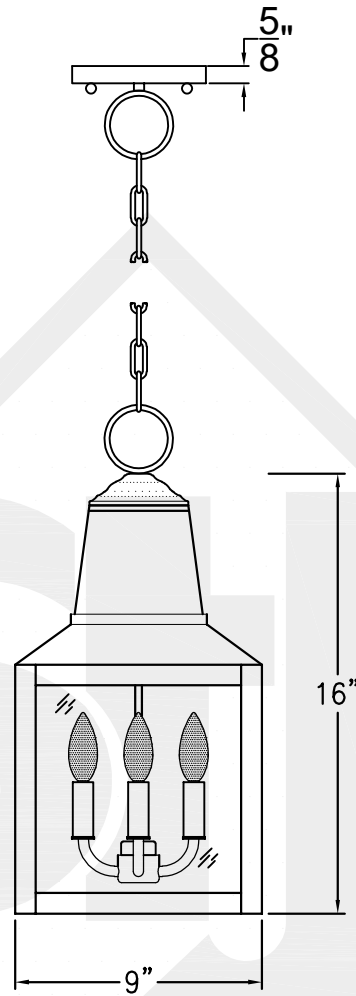

WINSBORO MINI

Triple Candelabra
Comes standard w/ 6'
of chain

Front View

Ceiling Mount

St. James
LIGHTING

SCALE: N.T.S.	DRAFT: Y. McCullough
FILE: WINMINI	APP'D: J. Ragan
JOB: X	DATE: 12/19/23

Lights are handcrafted.
Dimensions may vary by 1/4"

UL Certified
Candelabra- Max 60 Watt Bulb
Edison- Max 660 Watt Bulb