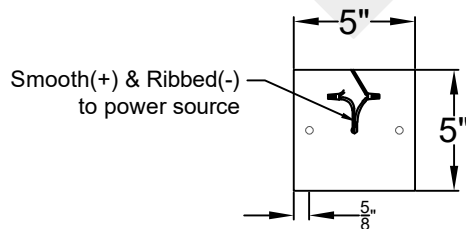

BONSAI MEDIUM

Triple Candelabra
Comes standard w/ 6'
of chain

Front View

Ceiling Mount

St. James
LIGHTING

SCALE: N.T.S.	DRAFT: J. Grippo
FILE: BONM	APP'D: J. Ragan
JOB: X	DATE: 12-21-2023

Lights are handcrafted.
Dimensions may vary by 1/4"