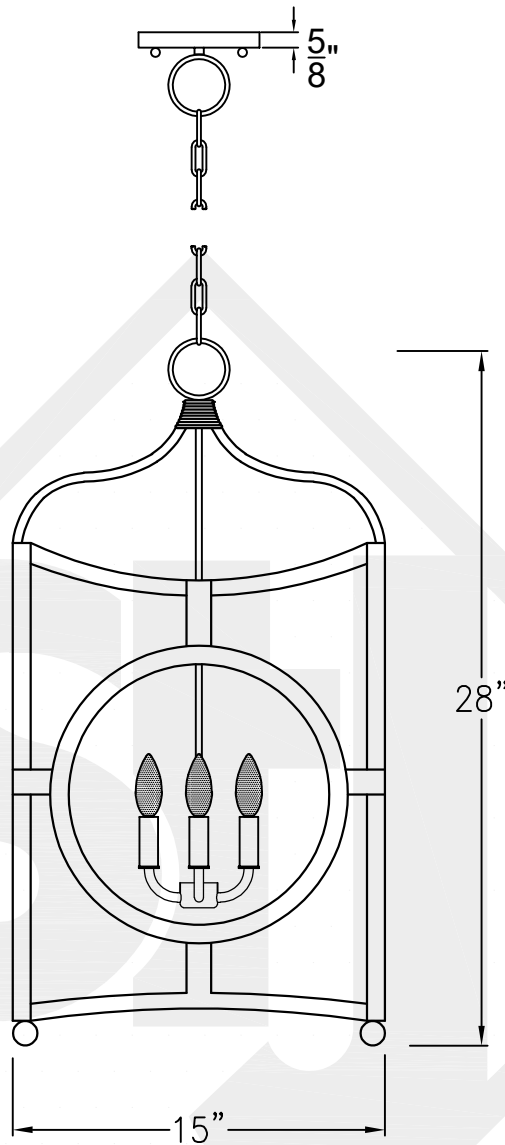

BONSAI MEDIUM

Triple Candelabra
Comes standard w/ 6'
of chain

Front View

Ceiling Mount

St. James
LIGHTING

SCALE: N.T.S.	DRAFT: J. Grippo
FILE: BONM	APP'D: J. Ragan
JOB: X	DATE: 12-21-2023

Lights are handcrafted.
Dimensions may vary by 1/4"

UL Certified
Candelabra- Max 60 Watt Bulb
Edison- Max 660 Watt Bulb