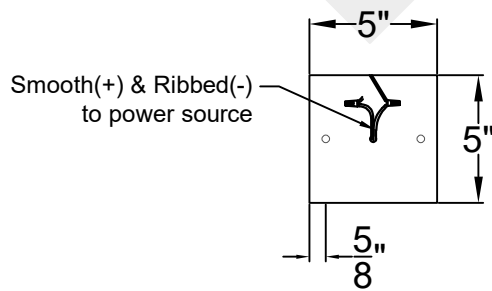

ABILENE GRANDE

Quad Candelabra
Comes with Antique Glass

Comes standard
w/ 6' of chain

Front View

Ceiling Mount

St. James
LIGHTING

SCALE: N.T.S.	DRAFT: Y. McCullough
FILE: ABIG	APP'D: J. Ragan
JOB: X	DATE: 12/26/23

Lights are handcrafted.
Dimensions may vary by 1/4"

UL Certified
Candelabra- Max 60 Watt Bulb
Edison- Max 660 Watt Bulb