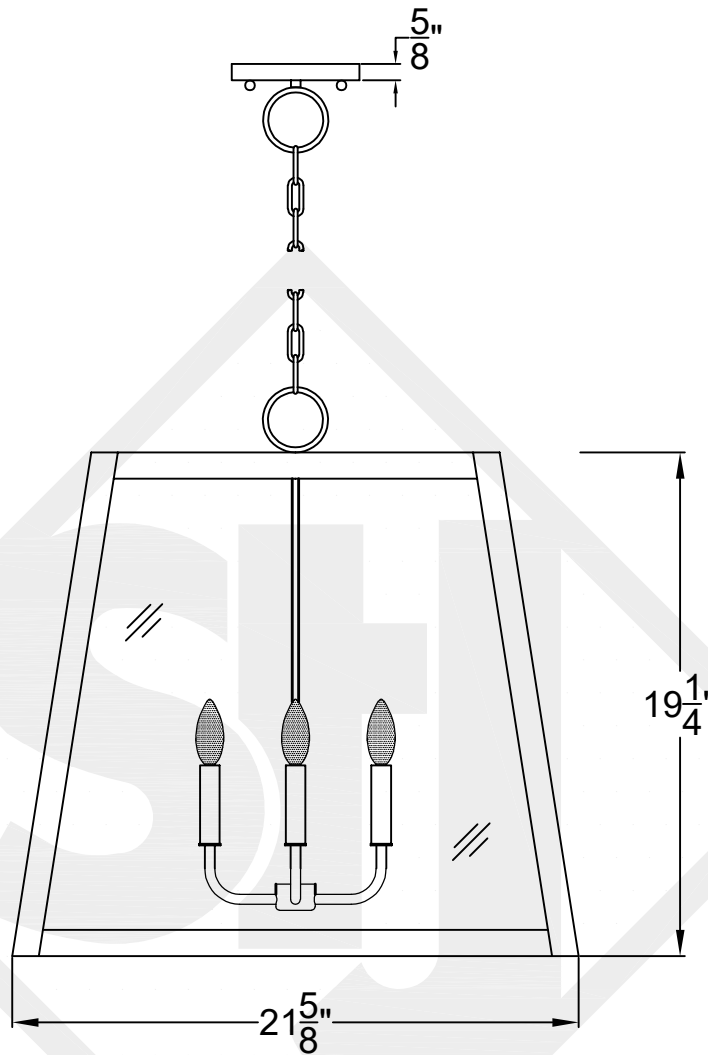

ABILENE GRANDE

Quad Candelabra
Comes with Antique Glass

Comes standard
w/ 6' of chain

Front View

Ceiling Mount

St. James
LIGHTING

SCALE: N.T.S.	DRAFT: Y. McCullough
FILE: ABIG	APP'D: J. Ragan
JOB: X	DATE: 12/26/23

Lights are handcrafted.
Dimensions may vary by 1/4"

UL Certified
Candelabra- Max 60 Watt Bulb
Edison- Max 660 Watt Bulb