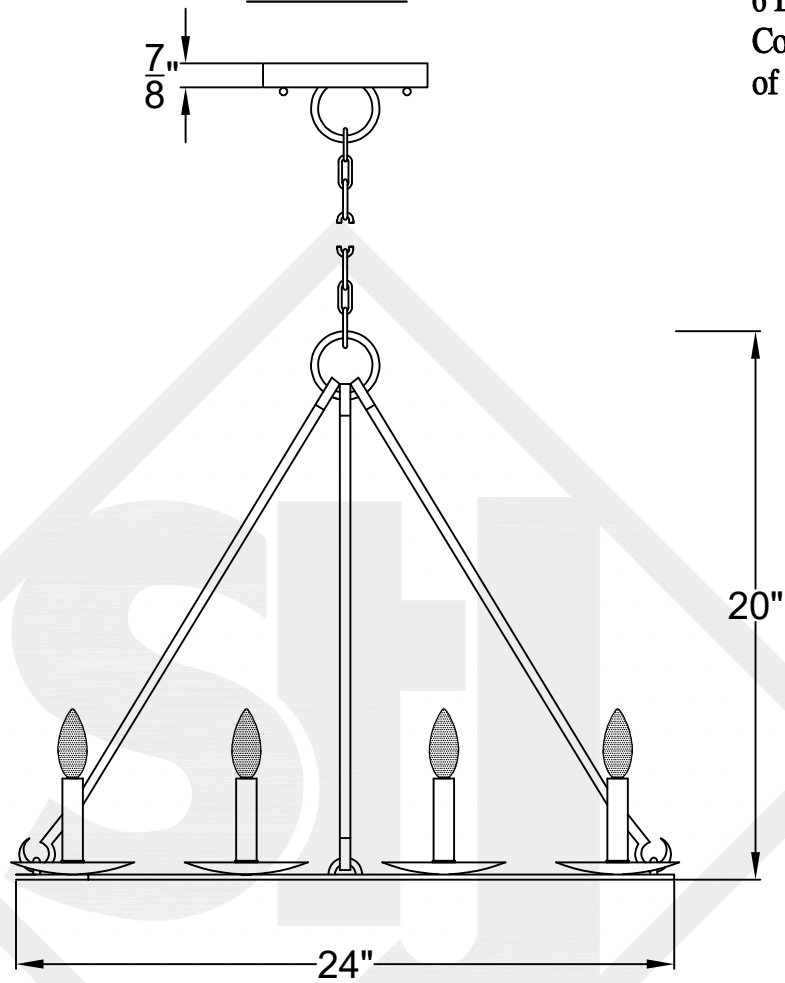

KING ARTHUR SMALL

6 Light - Steel Fixture
Comes standard w/ 6'
of chain

Front View

Ceiling Mount

Top View

St. James
LIGHTING

SCALE: N.T.S.	DRAFT: Y. McCullough
FILE: KINMINI	APP'D: J. Ragan
JOB: X	DATE: 12/20/23

Lights are handcrafted.
Dimensions may vary by 1/4"

UL Certified
Candelabra- Max 60 Watt Bulb
Edison- Max 660 Watt Bulb