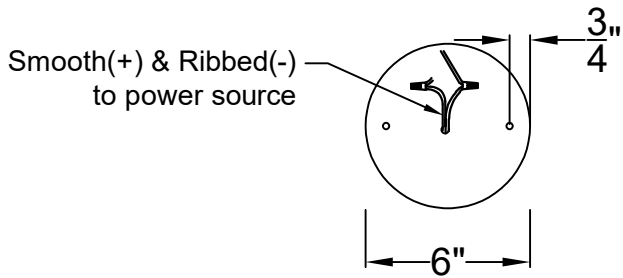

KING ARTHUR SMALL

6 Light - Steel Fixture
Comes standard w/ 6'
of chain

Front View

Ceiling Mount

Top View

St. James
LIGHTING

SCALE: N.T.S.	DRAFT: Y. McCullough
FILE: KINMINI	APP'D: J. Ragan
JOB: X	DATE: 12/20/23

Lights are handcrafted.
Dimensions may vary by 1/4"

UL Certified
Candelabra- Max 60 Watt Bulb
Edison- Max 660 Watt Bulb