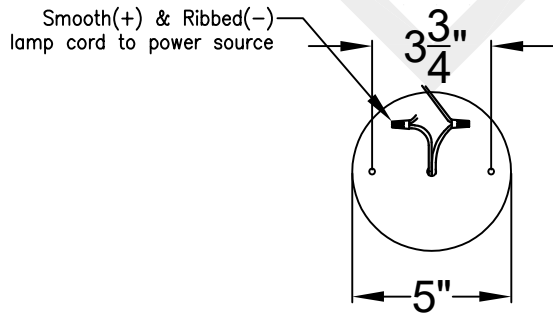

X DRUM LARGE

Triple Candelabra
Comes standard w/
6' of chain

Front View

Ceiling Mount

St. James
LIGHTING

SCALE: N.T.S.	DRAFT: T. Herring
FILE: XDRUL	APP'D: J. Ragan
JOB: X	DATE: 4-24-2023

Lights are handcrafted.
Dimensions may vary by 1/4"

UL Certified
Candelabra- Max 60 Watt Bulb
Edison- Max 660 Watt Bulb