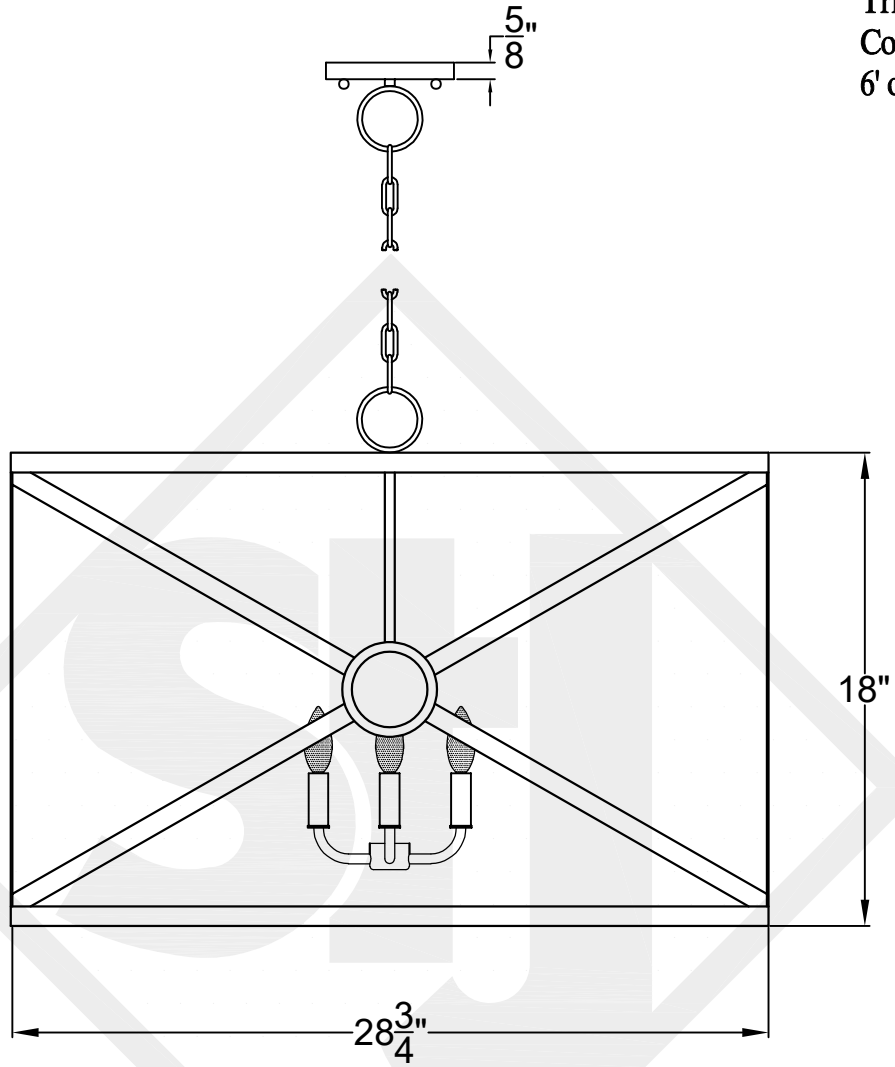

X DRUM LARGE

Triple Candelabra
Comes standard w/
6' of chain

Front View

Ceiling Mount

St. James
LIGHTING

SCALE: N.T.S.	DRAFT: T. Herring
FILE: XDRUL	APP'D: J. Ragan
JOB: X	DATE: 4-24-2023

Lights are handcrafted.
Dimensions may vary by 1/4"

UL Certified
Candelabra- Max 60 Watt Bulb
Edison- Max 660 Watt Bulb