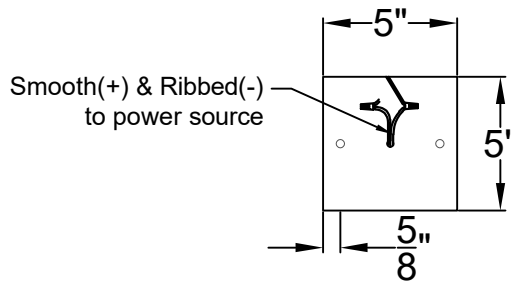

# VERSAILLES MINI

Triple Candelabra  
Comes standard w/ 6'  
of chain

Front View

Ceiling Mount

St. James  
LIGHTING

SCALE: N.T.S.	DRAFT: Y. McCullough
FILE: VERMINI	APP'D: J. Ragan
JOB: X	DATE: 12/20/23

Lights are handcrafted.  
Dimensions may vary by 1/4"