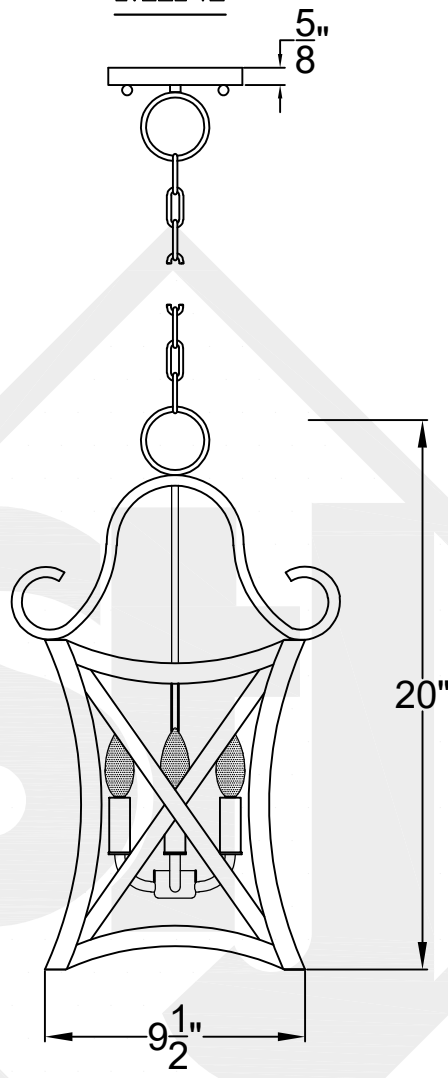

# VERSAILLES MINI

Triple Candelabra  
Comes standard w/ 6'  
of chain

Front View

Ceiling Mount

St. James  
LIGHTING

SCALE: N.T.S.	DRAFT: Y. McCullough
FILE: VERMINI	APP'D: J. Ragan
JOB: X	DATE: 12/20/23

Lights are handcrafted.  
Dimensions may vary by 1/4"

UL Certified  
Candelabra- Max 60 Watt Bulb  
Edison- Max 660 Watt Bulb