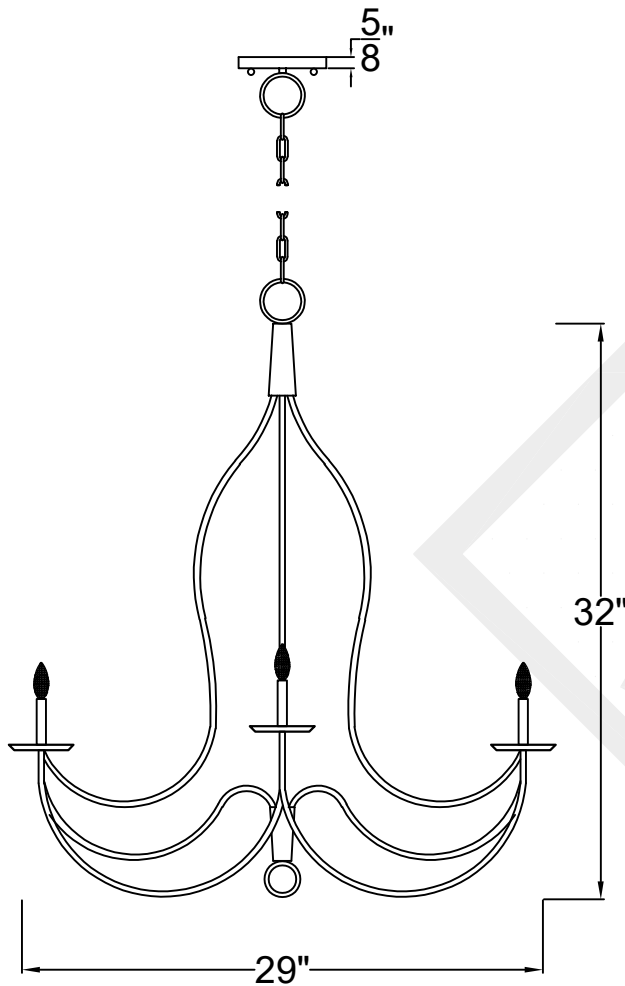

# SHENANDOAH SMALL

6 Light  
Comes standard w/ 6'  
of chain

Front View

Top View

Smooth(+) & Ribbed(-)  
lamp cord to power source

Ceiling Mount

St. James  
LIGHTING

SCALE: N.T.S.	DRAFT: Y. McCullough
FILE: SULLS	APP'D: J. Ragan
JOB: X	DATE: 12/26/23

Lights are handcrafted.  
Dimensions may vary by 1/4"

UL Certified  
Candelabra- Max 60 Watt Bulb  
Edison- Max 660 Watt Bulb