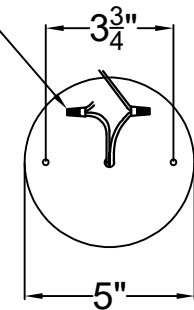

# SHENANDOAH SMALL

6 Light  
Comes standard w/ 6'  
of chain

Front View

Top View

Smooth(+) & Ribbed(-)  
lamp cord to power source

Ceiling Mount

St. James  
LIGHTING

SCALE: N.T.S.	DRAFT: Y. McCullough
FILE: SULLS	APP'D: J. Ragan
JOB: X	DATE: 12/26/23

Lights are handcrafted.  
Dimensions may vary by 1/4"

UL Certified  
Candelabra- Max 60 Watt Bulb  
Edison- Max 660 Watt Bulb