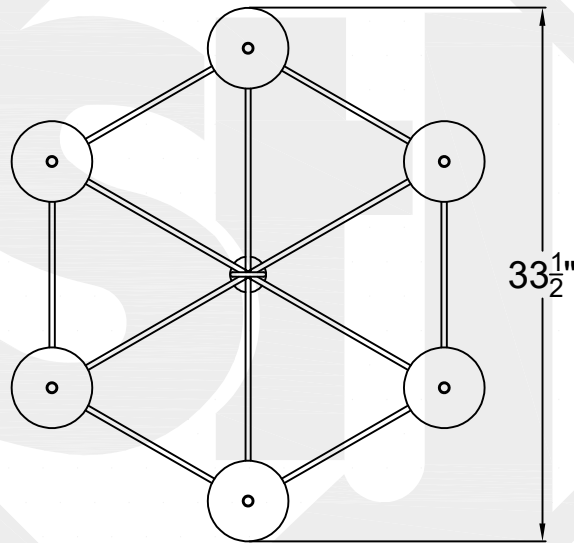

# SHENANDOAH SMALL

6 Light  
Comes standard w/ 6'  
of chain

Front View

Top View

Smooth(+) & Ribbed(-)  
lamp cord to power source

Ceiling Mount

St. James  
LIGHTING

SCALE: N.T.S.	DRAFT: Y. McCullough
FILE: SULLS	APP'D: J. Ragan
JOB: X	DATE: 12/26/23

Lights are handcrafted.  
Dimensions may vary by 1/4"

UL Certified  
Candelabra- Max 60 Watt Bulb  
Edison- Max 660 Watt Bulb