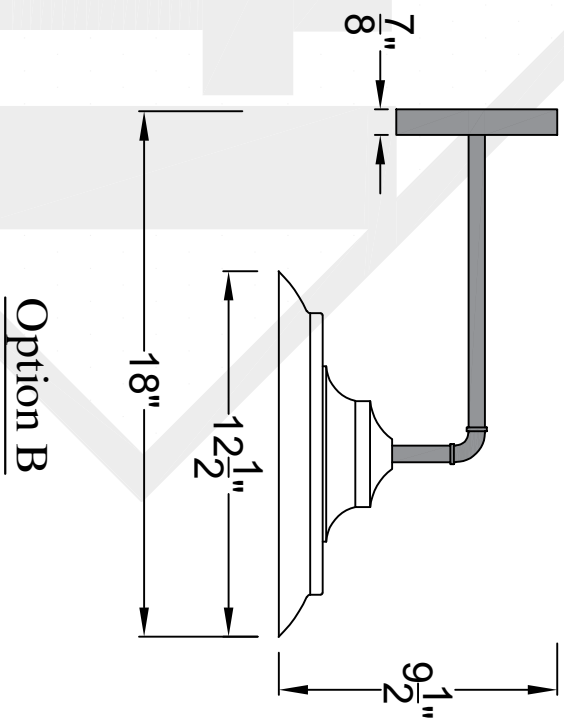

GALVESTON BARN LIGHT

Mounting Plate

St. James
LIGHTING

DRAFT: T. Herring

APP'D: J. Rogon

DATE: 4-19-2023

SCALE: N.T.S.

FILE: BARN

JOB: X

Lights are handcrafted.
Dimensions may vary by 1/4"

UL Certified

Candelabra- Max 60 Watt Bulb
Edison- Max 660 Watt Bulb