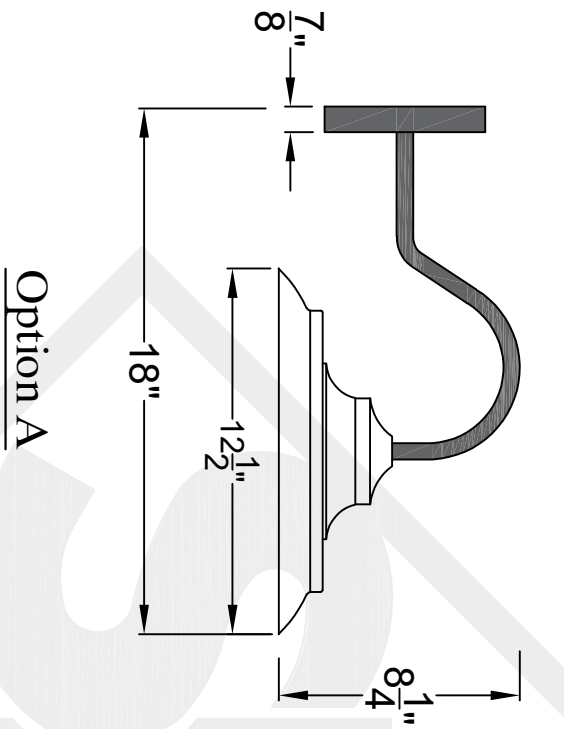

GALVESTON BARN LIGHT

Mounting Plate

St. James
LIGHTING

DRAFT: T. Herring

APP'D: J. Rogon

DATE: 4-19-2023

SCALE: N.T.S.

FILE: BARN

JOB: X

Lights are handcrafted.
Dimensions may vary by 1/4"

UL Certified

Candelabra- Max 60 Watt Bulb
Edison- Max 660 Watt Bulb