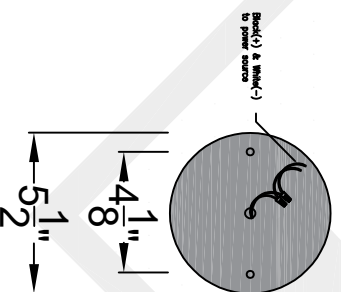

GALVESTON BARN LIGHT

Mounting Plate

St. James
LIGHTING

DRAFT: T. Herring

APP'D: J. Rogon

DATE: 4-19-2023

SCALE: N.T.S.

FILE: BARN

JOB: X

Lights are handcrafted.
Dimensions may vary by 1/4"

UL Certified

Candelabra- Max 60 Watt Bulb
Edison- Max 660 Watt Bulb