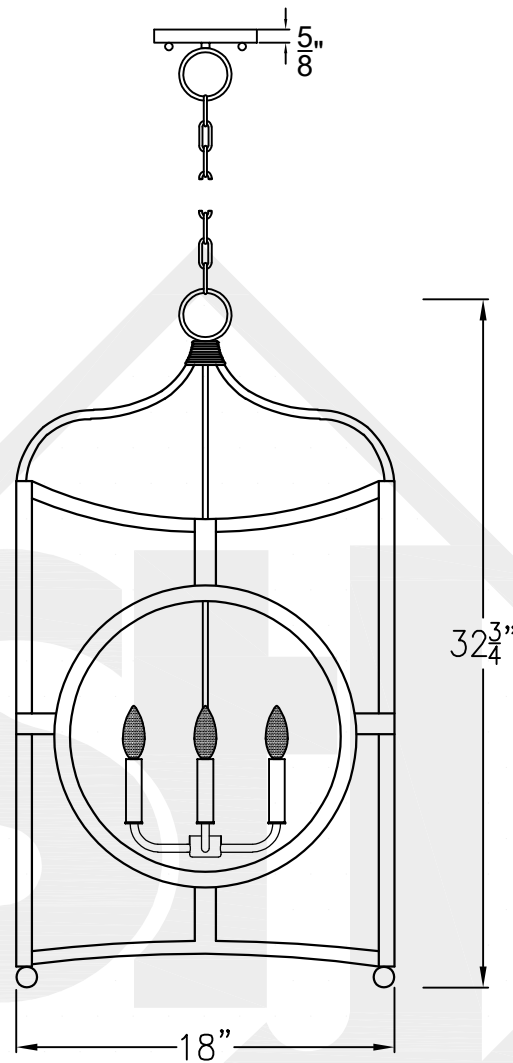

# BONSAI LARGE

Triple Candelabra  
Comes standard w/ 6'  
of chain

Front View

Ceiling Mount

St. James  
LIGHTING

SCALE: N.T.S.	DRAFT: Y. McCullough
FILE: BONL	APP'D: J. Ragan
JOB: X	DATE: 1/2/24

Lights are handcrafted.  
Dimensions may vary by 1/4"

UL Certified  
Candelabra- Max 60 Watt Bulb  
Edison- Max 660 Watt Bulb