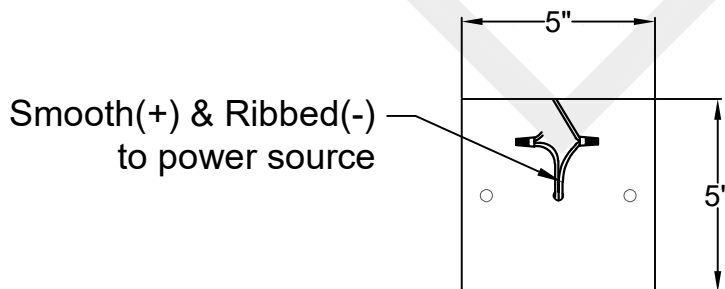

# BONSAI LARGE

Triple Candelabra  
Comes standard w/ 6'  
of chain

Front View

Ceiling Mount

St. James  
LIGHTING

SCALE: N.T.S.	DRAFT: Y. McCullough
FILE: BONL	APP'D: J. Ragan
JOB: X	DATE: 1/2/24

Lights are handcrafted.  
Dimensions may vary by 1/4"