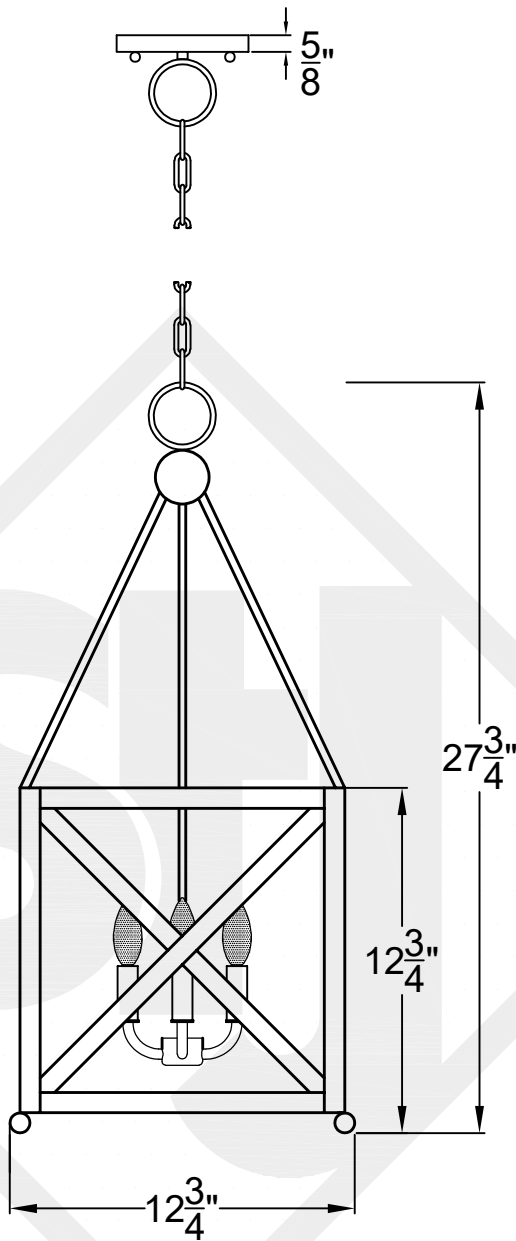

CORTLAND SMALL

Triple Candelabra
Comes standard w/
6' of chain

Front View

Ceiling Mount

St. James
LIGHTING

SCALE: N.T.S.	DRAFT: Y. McCullough
FILE: CORS	APP'D: J. Ragan
JOB: X	DATE: 12/19/23

Lights are handcrafted.
Dimensions may vary by 1/4"

UL Certified
Candelabra- Max 60 Watt Bulb
Edison- Max 660 Watt Bulb