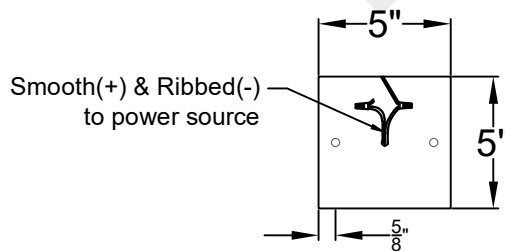

CORTLAND SMALL

Triple Candelabra
Comes standard w/
6' of chain

Front View

Ceiling Mount

St. James
LIGHTING

SCALE: N.T.S.	DRAFT: Y. McCullough
FILE: CORS	APP'D: J. Ragan
JOB: X	DATE: 12/19/23

Lights are handcrafted.
Dimensions may vary by 1/4"