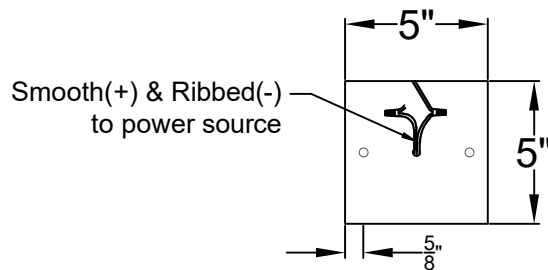

BELGIAN CAGE SMALL

Triple Candelabra
Comes standard w/
6' of chain

Front View

Ceiling Mount

St. James
LIGHTING

SCALE: N.T.S.	DRAFT: T. Herring
FILE: BELS	APP'D: J. Ragan
JOB: X	DATE: 4-20-2023

Lights are handcrafted.
Dimensions may vary by 1/4"