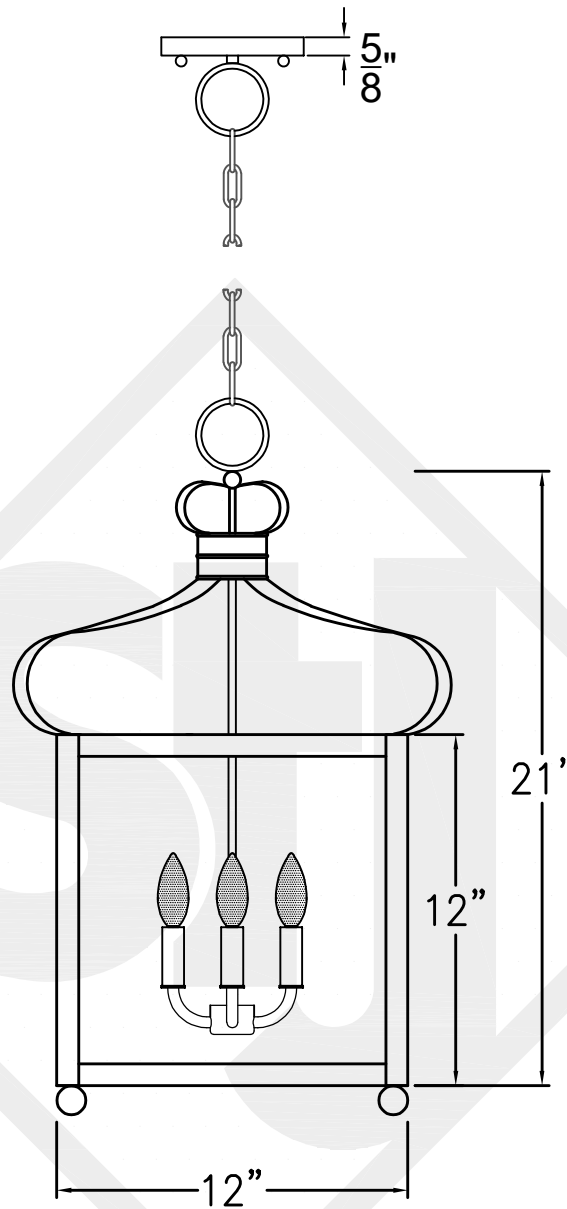

BELGIAN CAGE SMALL

Triple Candelabra
Comes standard w/
6' of chain

Front View

Ceiling Mount

St. James
LIGHTING

SCALE: N.T.S.	DRAFT: T. Herring
FILE: BELS	APP'D: J. Ragan
JOB: X	DATE: 4-20-2023

Lights are handcrafted.
Dimensions may vary by 1/4"

UL Certified
Candelabra- Max 60 Watt Bulb
Edison- Max 660 Watt Bulb