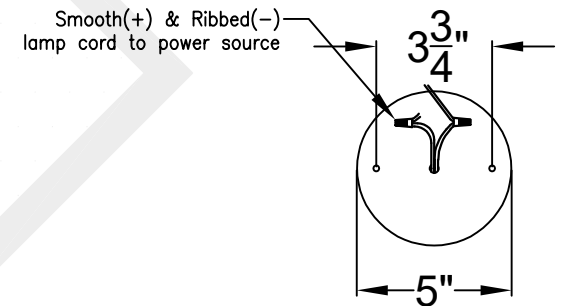

SHENANDOAH LARGE

6 Light
Comes standard w/ 6'
of chain

Front View

Top View

Ceiling Mount

St. James
LIGHTING

SCALE: N.T.S.	DRAFT: Y. McCullough
FILE: SULLS	APP'D: J. Ragan
JOB: X	DATE: 12/26/23

Lights are handcrafted.
Dimensions may vary by 1/4"

UL Certified
Candelabra- Max 60 Watt Bulb
Edison- Max 660 Watt Bulb