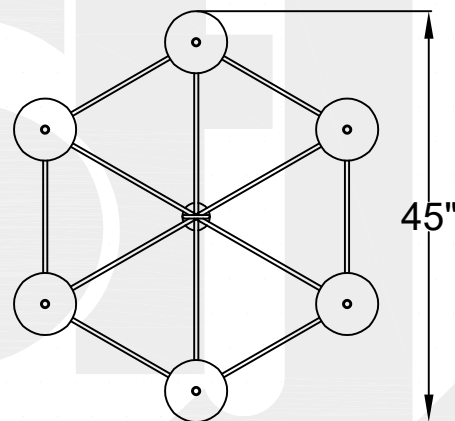

SHENANDOAH LARGE

6 Light
Comes standard w/ 6'
of chain

Front View

Top View

Ceiling Mount

St. James
LIGHTING

SCALE: N.T.S.	DRAFT: Y. McCullough
FILE: SULLS	APP'D: J. Ragan
JOB: X	DATE: 12/26/23

Lights are handcrafted.
Dimensions may vary by 1/4"

UL Certified
Candelabra- Max 60 Watt Bulb
Edison- Max 660 Watt Bulb