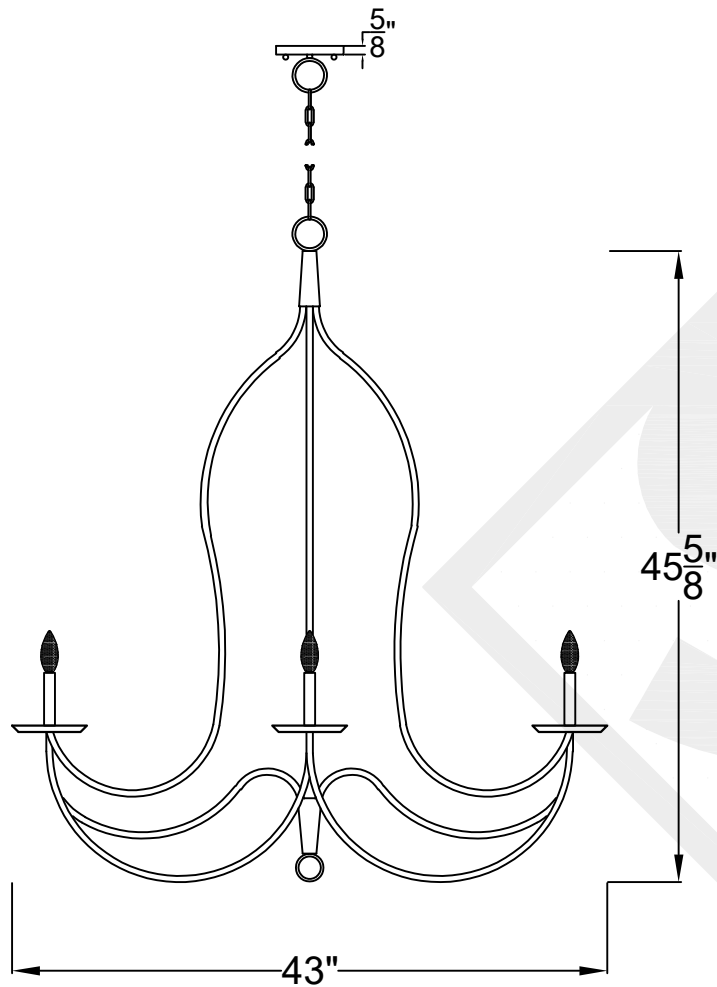

SHENANDOAH LARGE

6 Light
Comes standard w/ 6'
of chain

Front View

Top View

Ceiling Mount

St. James
LIGHTING

SCALE: N.T.S.	DRAFT: Y. McCullough
FILE: SULLS	APP'D: J. Ragan
JOB: X	DATE: 12/26/23

Lights are handcrafted.
Dimensions may vary by 1/4"

UL Certified
Candelabra- Max 60 Watt Bulb
Edison- Max 660 Watt Bulb