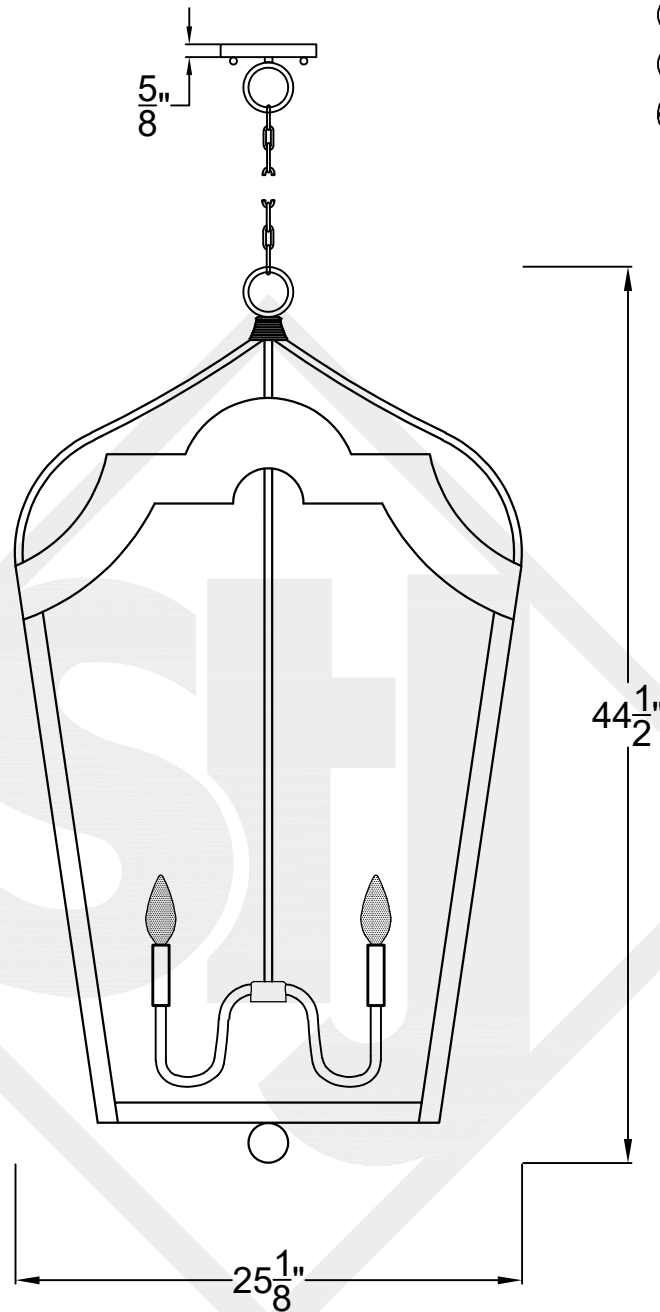

COZUMEL GRANDE

Quad Candelabra
Comes standard w/
6' of chain

Front View

Ceiling Mount

St. James
LIGHTING

SCALE: N.T.S.	DRAFT: Y. McCullough
FILE: COZG	APP'D: J. Ragan
JOB: X	DATE: 12/19/23

Lights are handcrafted.
Dimensions may vary by 1/4"

UL Certified
Candelabra- Max 60 Watt Bulb
Edison- Max 660 Watt Bulb