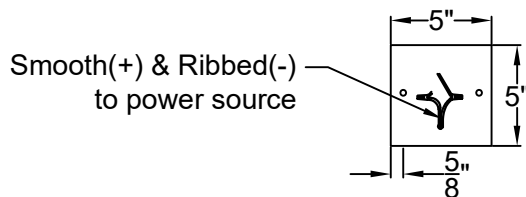

COZUMEL GRANDE

Quad Candelabra
Comes standard w/
6' of chain

Front View

Ceiling Mount

St. James
LIGHTING

SCALE: N.T.S.	DRAFT: Y. McCullough
FILE: COZG	APP'D: J. Ragan
JOB: X	DATE: 12/19/23

Lights are handcrafted.
Dimensions may vary by 1/4"