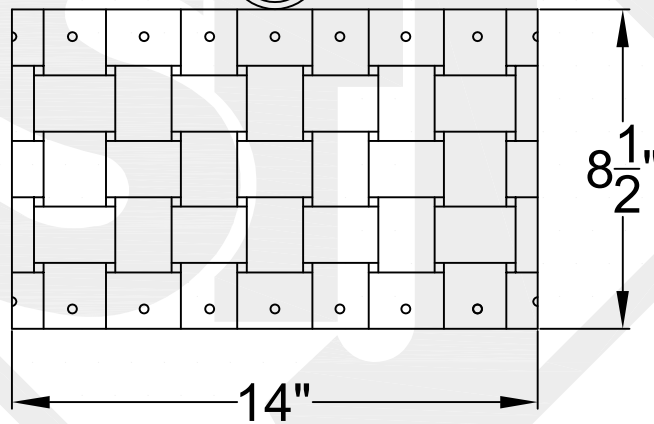

BASKET WEAVE MINI

Single Edison
Comes standard w/
6' of chain

Front View

Ceiling Mount

St. James
LIGHTING

SCALE: N.T.S. DRAFT: T. Herring
FILE: BASMINI APP'D: J. Ragan
JOB: X DATE: 4-19-2023

Lights are handcrafted.
Dimensions may vary by 1/4"