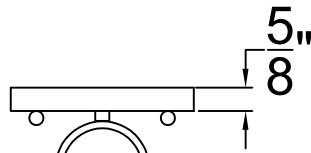

BASKET WEAVE MINI

Single Edison
Comes standard w/
6' of chain

Front View

Ceiling Mount

St. James
LIGHTING

SCALE: N.T.S. DRAFT: T. Herring
FILE: BASMINI APP'D: J. Ragan
JOB: X DATE: 4-19-2023

Lights are handcrafted.
Dimensions may vary by 1/4"