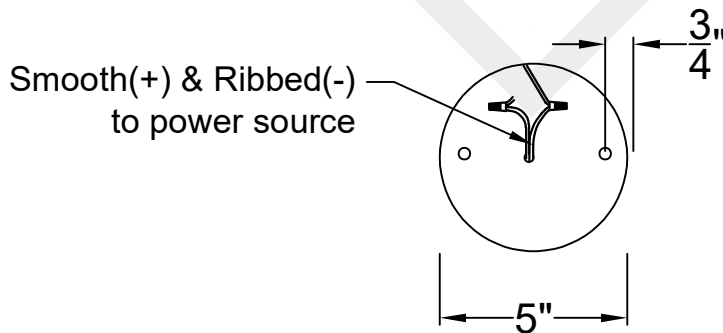

BASKET WEAVE MINI

Single Edison
Comes standard w/
6' of chain

Front View

Ceiling Mount

St. James
LIGHTING

SCALE: N.T.S. DRAFT: T. Herring
FILE: BASMINI APP'D: J. Ragan
JOB: X DATE: 4-19-2023

Lights are handcrafted.
Dimensions may vary by 1/4"

UL Certified
Candelabra- Max 60 Watt Bulb
Edison- Max 660 Watt Bulb