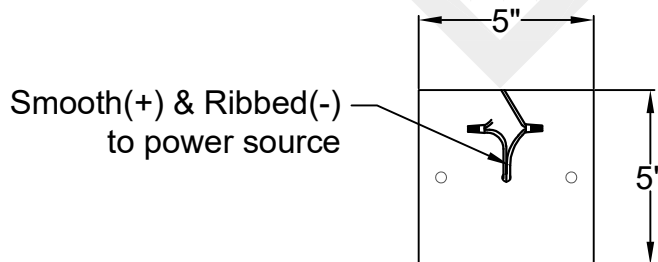

DALTON LARGE

Triple Candelabra
Comes standard w/ 6'
of chain

Front View

Ceiling Mount

St. James
LIGHTING

SCALE: N.T.S.	DRAFT: Y. McCullough
FILE: DALL	APP'D: J. Ragan
JOB: X	DATE: 1/2/24

Lights are handcrafted.
Dimensions may vary by 1/4"