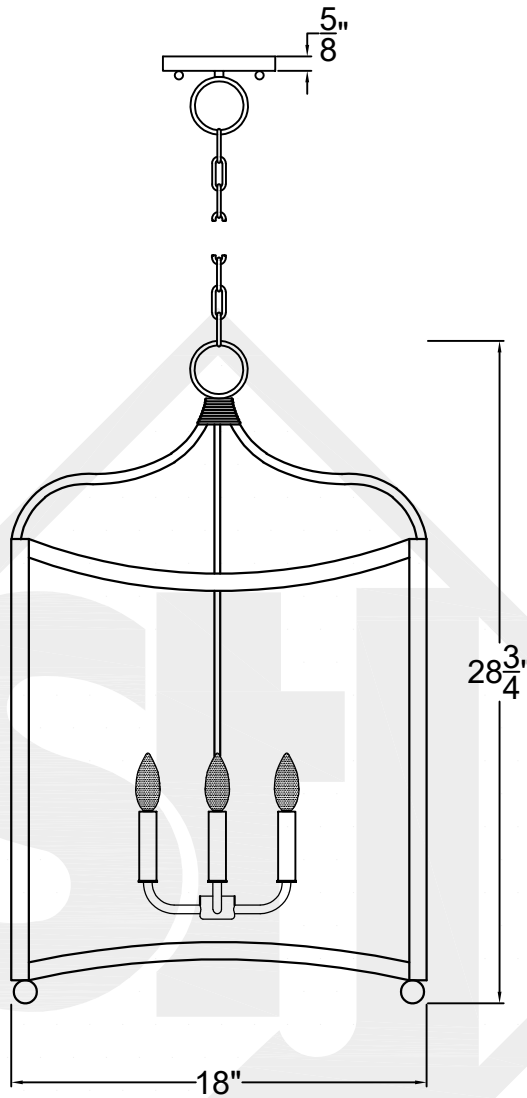

DALTON LARGE

Triple Candelabra
Comes standard w/ 6'
of chain

Front View

Ceiling Mount

St. James
LIGHTING

SCALE: N.T.S.	DRAFT: Y. McCullough
FILE: DALL	APP'D: J. Ragan
JOB: X	DATE: 1/2/24

Lights are handcrafted.
Dimensions may vary by 1/4"

UL Certified
Candelabra- Max 60 Watt Bulb
Edison- Max 660 Watt Bulb