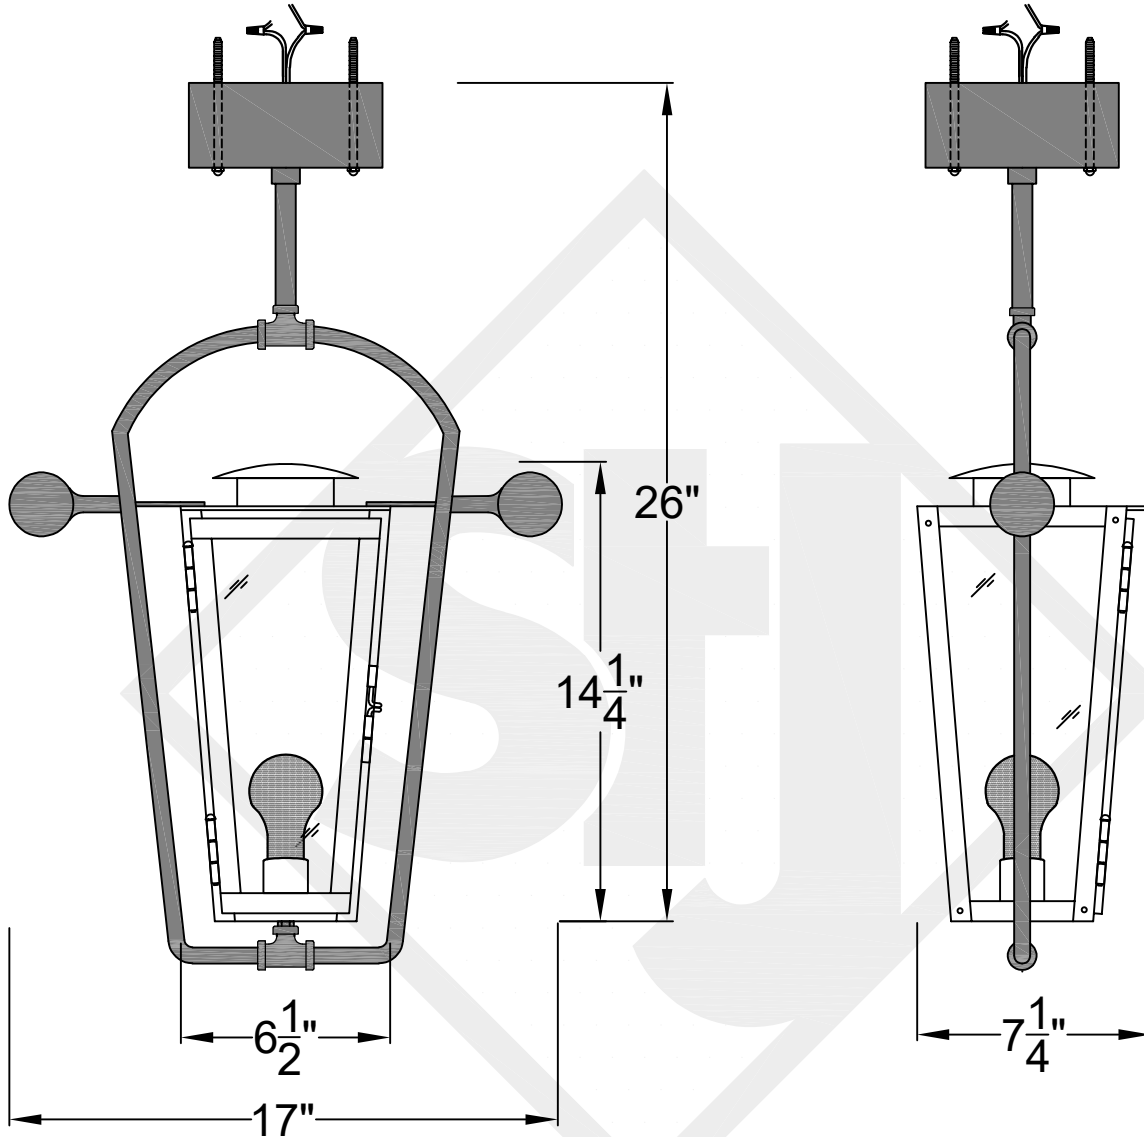

EQUESTRIAN MINI CEILING MOUNT FULL YOKE

Shortest Height 26 1/4"

Front View

Side View

Ceiling Mount

St. James
LIGHTING

SCALE: N.T.S.	DRAFT: Y. McCullough
FILE: EQU MINI	APP'D: J. Ragan
JOB: X	DATE: 12/14/23

Lights are handcrafted.
Dimensions may vary by 1/4"

UL Certified
Candelabra- Max 60 Watt Bulb
Edison- Max 660 Watt Bulb

Mini not Available in Gas

EQUESTRIAN SMALL CEILING MOUNT FULL YOKE

Shortest Height 29 1/2"

Front View

Side View

Backplate

St. James
LIGHTING

SCALE: N.T.S.	DRAFT: Y. McCullough
FILE: EQU8	APP'D: J. Ragan
JOB: X	DATE: 12/14/23

Lights are handcrafted.
Dimensions may vary by 1/4"

B.T.U. Rating
Natural Gas: 2730 B.T.U.
Propane: 2080 B.T.U.

EQUESTRIAN MEDIUM CEILING MOUNT FULL YOKE

Shortest Height 34 3/8"

Front View

Side View

Ceiling Mount

**St. James
LIGHTING**

SCALE: N.T.S.	DRAFT: Y. McCullough
FILE: EQU	APP'D: J. Ragan
JOB: X	DATE: 12/14/23

Lights are handcrafted.
Dimensions may vary by 1/4"