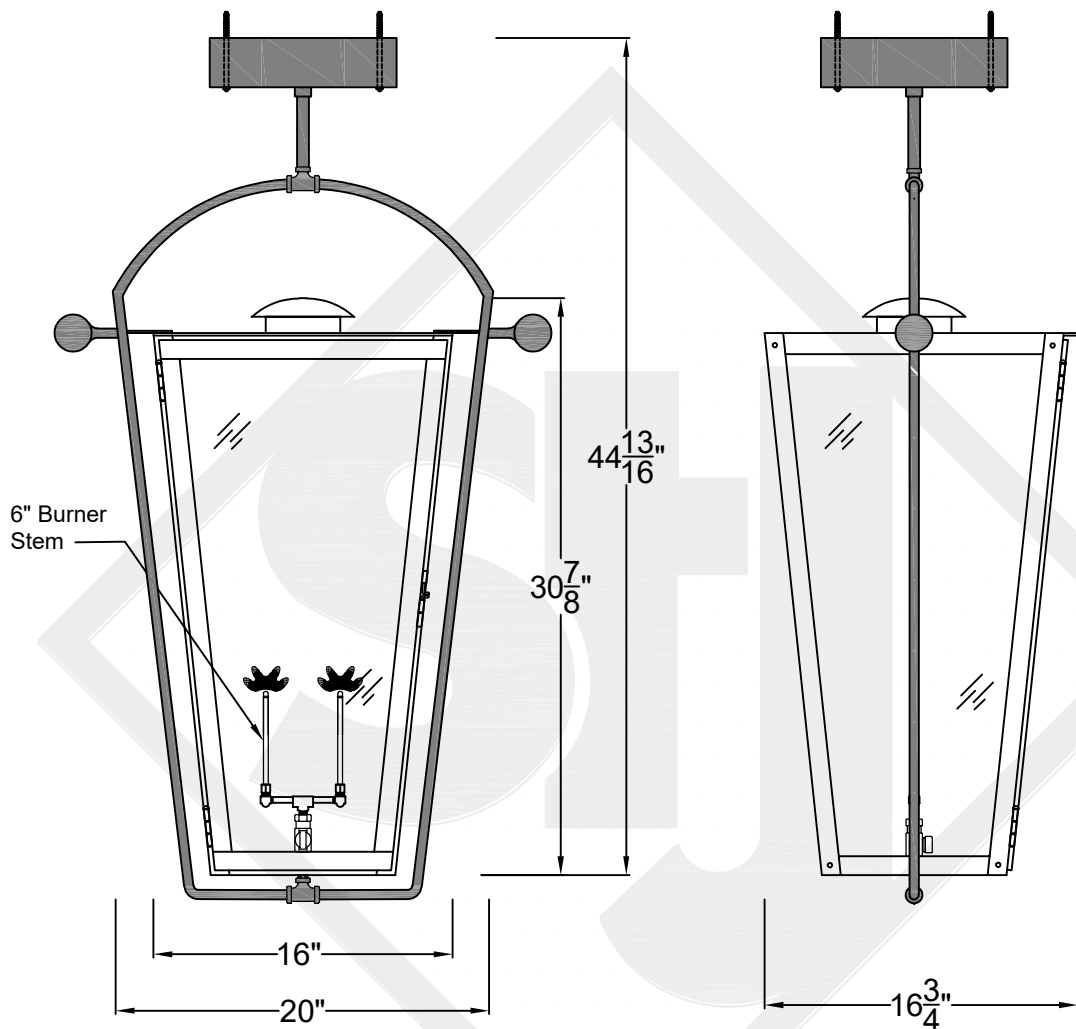

EQUESTRIAN MINI CEILING MOUNT FULL YOKE

Shortest Height 26 1/4"

Front View

Side View

Ceiling Mount

St. James
LIGHTING

SCALE: N.T.S.	DRAFT: Y. McCullough
FILE: EQU MINI	APP'D: J. Ragan
JOB: X	DATE: 12/14/23

Lights are handcrafted.
Dimensions may vary by 1/4"

Shortest Height 34 3/8"

Front View

Side View

Ceiling Mount

**St. James
LIGHTING**

SCALE: N.T.S.	DRAFT: Y. McCullough
FILE: EQU	APP'D: J. Ragan
JOB: X	DATE: 12/14/23

Lights are handcrafted.
Dimensions may vary by 1/4"

B.T.U. Rating
Natural Gas: 2730 B.T.U.
Propane: 2080 B.T.U.

EQUESTRIAN LARGE CEILING MOUNT FULL YOKE

Shortest Height 38"

Front View

Side View

Ceiling Mount

**St. James
LIGHTING**

SCALE: N.T.S.	DRAFT: Y. McCullough
FILE: EQU	APP'D: J. Ragan
JOB: X	DATE: 12/14/23

Lights are handcrafted.
Dimensions may vary by 1/4"

B.T.U. Rating
Natural Gas: 2730 B.T.U.
Propane: 2080 B.T.U.

EQUESTRIAN GRANDE CEILING MOUNT FULL YOKE

Shortest Height 42 7/8"

Front View

Side View

Ceiling Mount