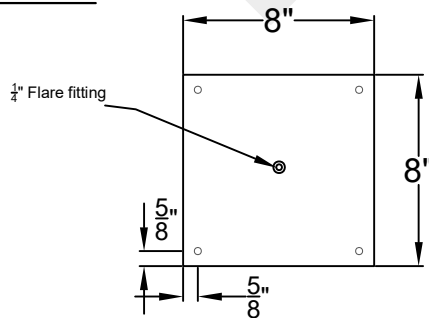

EQUESTRIAN MINI CEILING MOUNT FULL YOKE

Shortest Height 26 1/4"

Front View

Side View

Ceiling Mount

St. James
LIGHTING

SCALE: N.T.S.	DRAFT: Y. McCullough
FILE: EQU MINI	APP'D: J. Ragan
JOB: X	DATE: 12/14/23

Lights are handcrafted.
Dimensions may vary by 1/4"

SCALE: N.T.S.	DRAFT: Y. McCullough
FILE: EQU8	APP'D: J. Ragan
JOB: X	DATE: 12/14/23

Lights are handcrafted.
Dimensions may vary by 1/4"

B.T.U. Rating
Natural Gas: 2730 B.T.U.
Propane: 2080 B.T.U.

EQUESTRIAN MEDIUM CEILING MOUNT FULL YOKE

Shortest Height 34 3/8"

Front View

Side View

Ceiling Mount

**St. James
LIGHTING**

SCALE: N.T.S.	DRAFT: Y. McCullough
FILE: EQU	APP'D: J. Ragan
JOB: X	DATE: 12/14/23

Lights are handcrafted.
Dimensions may vary by 1/4"