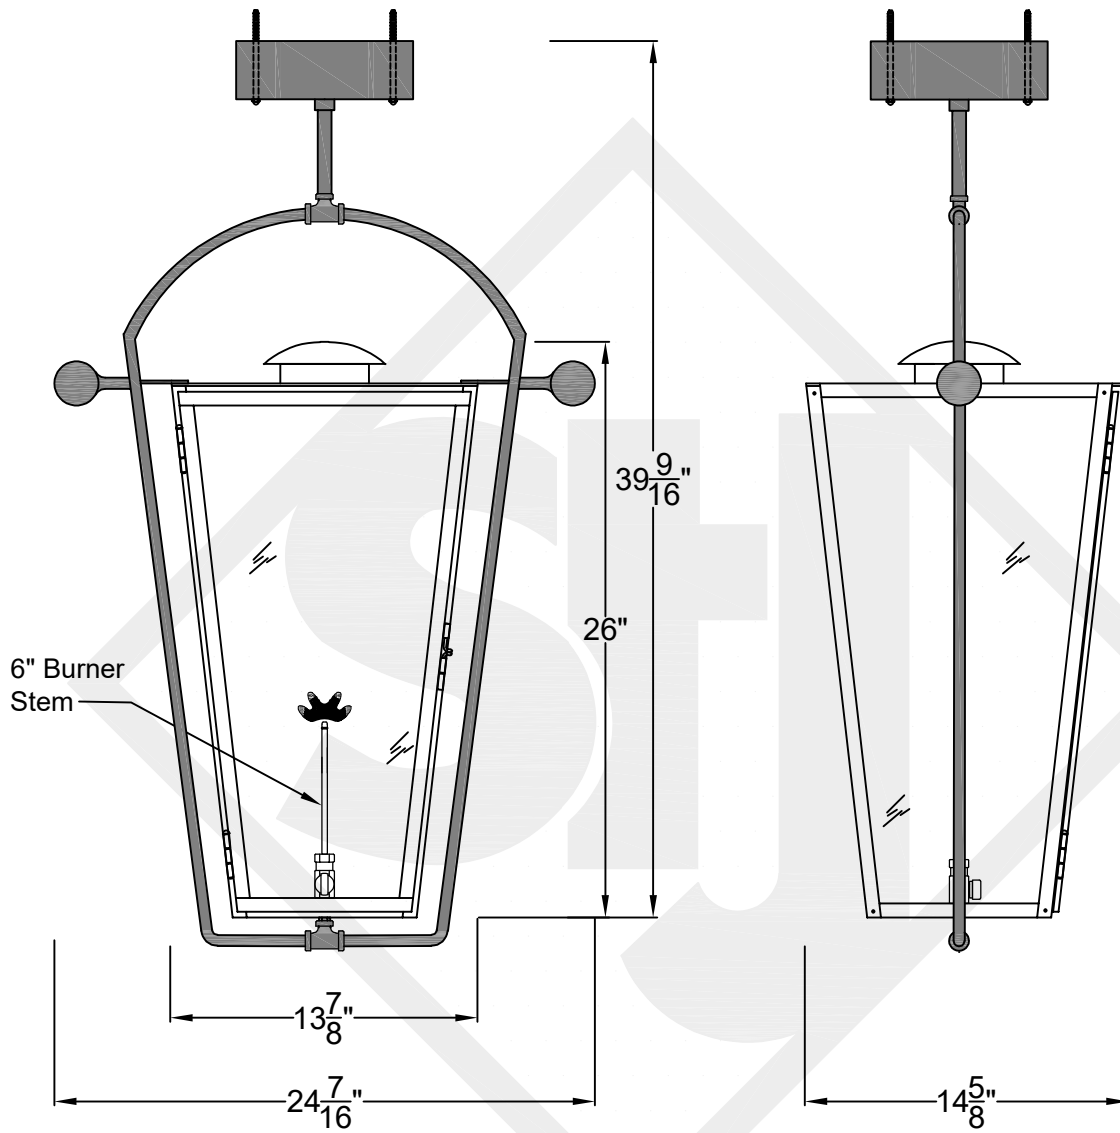

EQUESTRIAN LARGE CEILING MOUNT FULL YOKE

Shortest Height 38"

Front View

Side View