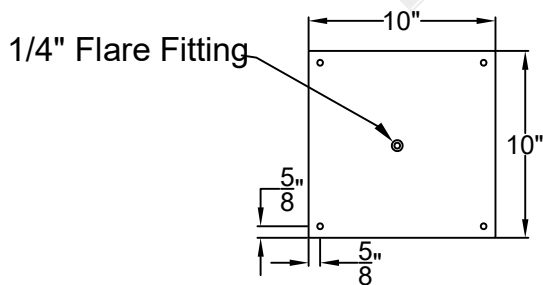

Shortest Height 34 3/8"

Front View

Side View

Ceiling Mount

**St. James
LIGHTING**

SCALE: N.T.S.	DRAFT: Y. McCullough
FILE: EQU	APP'D: J. Ragan
JOB: X	DATE: 12/14/23

Lights are handcrafted.
Dimensions may vary by 1/4"

Lights are handcrafted.
Dimensions may vary by 1/4"

B.T.U. Rating
Natural Gas: 2730 B.T.U.
Propane: 2080 B.T.U.

EQUESTRIAN GRANDE CEILING MOUNT FULL YOKE

Shortest Height 42 7/8"

Front View

Side View

Ceiling Mount

**St. James
LIGHTING**

SCALE: N.T.S.	DRAFT: Y. McCullough
FILE: EQUG	APP'D: J. Ragan
JOB: X	DATE: 12/14/23

Lights are handcrafted.
Dimensions may vary by 1/4"

B.T.U. Rating
Natural Gas: 5460 B.T.U.
Propane: 4160 B.T.U.