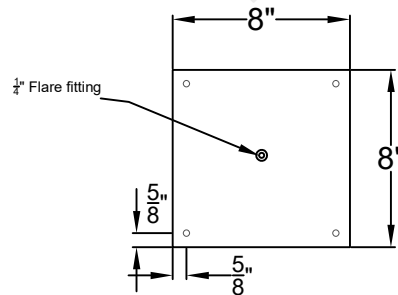

Shortest Height 34 3/8"

Front View

Side View

Ceiling Mount

**St. James
LIGHTING**

SCALE: N.T.S.	DRAFT: Y. McCullough
FILE: EQU	APP'D: J. Ragan
JOB: X	DATE: 12/14/23

Lights are handcrafted.
Dimensions may vary by 1/4"

B.T.U. Rating
Natural Gas: 2730 B.T.U.
Propane: 2080 B.T.U.

EQUESTRIAN LARGE CEILING MOUNT FULL YOKE

Shortest Height 38"

Front View

Side View

Ceiling Mount

**St. James
LIGHTING**

SCALE: N.T.S.	DRAFT: Y. McCullough
FILE: EQU	APP'D: J. Ragan
JOB: X	DATE: 12/14/23

Lights are handcrafted.
Dimensions may vary by 1/4"

B.T.U. Rating
Natural Gas: 2730 B.T.U.
Propane: 2080 B.T.U.

EQUESTRIAN GRANDE CEILING MOUNT FULL YOKE

Shortest Height 42 7/8"

Front View

Side View

Ceiling Mount