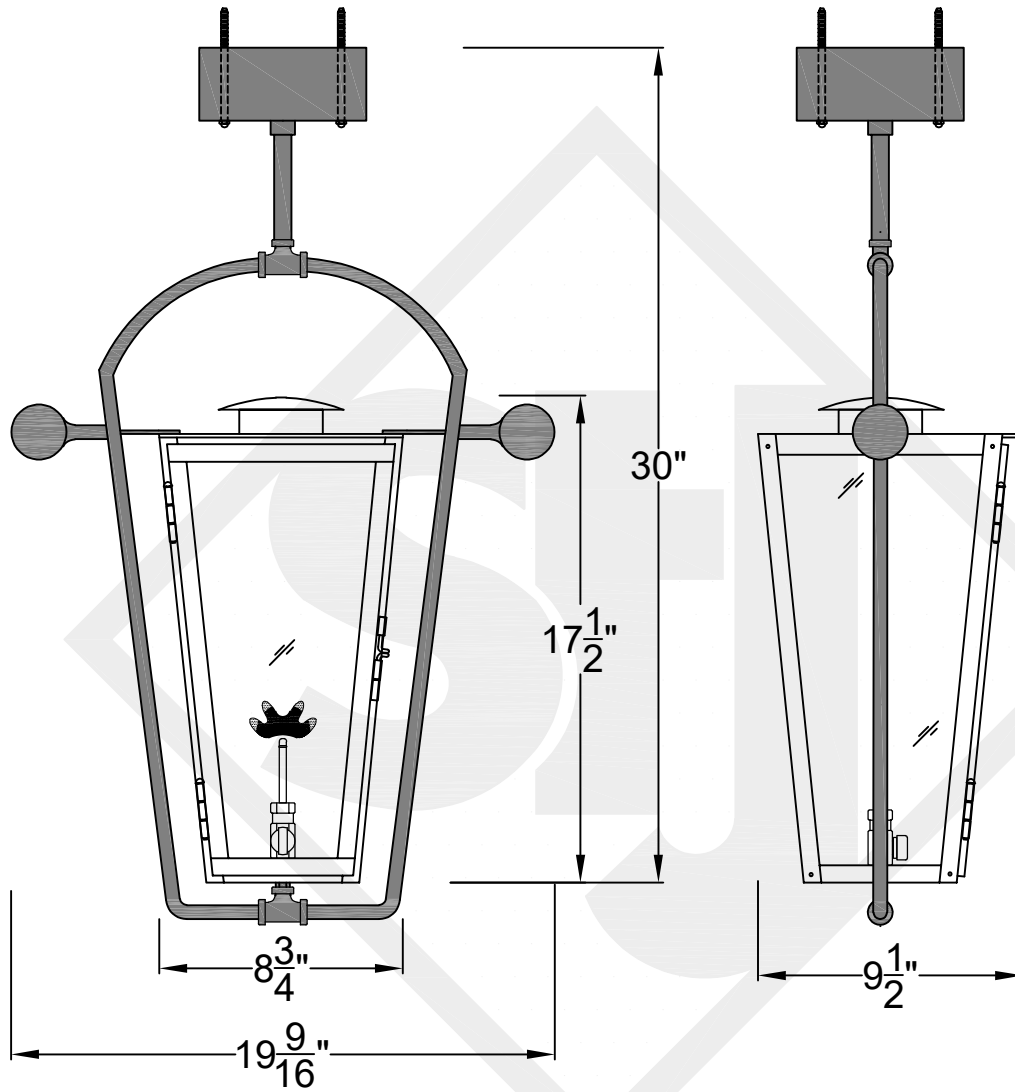

EQUESTRIAN MINI CEILING MOUNT FULL YOKE

Shortest Height 26 1/4"

Front View

Side View

Ceiling Mount

St. James
LIGHTING

SCALE: N.T.S.	DRAFT: Y. McCullough
FILE: EQU MINI	APP'D: J. Ragan
JOB: X	DATE: 12/14/23

Lights are handcrafted.
Dimensions may vary by 1/4"

UL Certified
Candelabra- Max 60 Watt Bulb
Edison- Max 660 Watt Bulb

Mini not Available in Gas

EQUESTRIAN SMALL CEILING MOUNT FULL YOKE

Shortest Height 29 1/2"

Front View

Side View

Backplate

St. James
LIGHTING

SCALE: N.T.S.	DRAFT: Y. McCullough
FILE: EQU8	APP'D: J. Ragan
JOB: X	DATE: 12/14/23

Lights are handcrafted.
Dimensions may vary by 1/4"

B.T.U. Rating
Natural Gas: 2730 B.T.U.
Propane: 2080 B.T.U.

EQUESTRIAN MEDIUM CEILING MOUNT FULL YOKE

Shortest Height 34 3/8"

Front View

Side View

Ceiling Mount

**St. James
LIGHTING**

SCALE: N.T.S.	DRAFT: Y. McCullough
FILE: EQU	APP'D: J. Ragan
JOB: X	DATE: 12/14/23

Lights are handcrafted.
Dimensions may vary by 1/4"