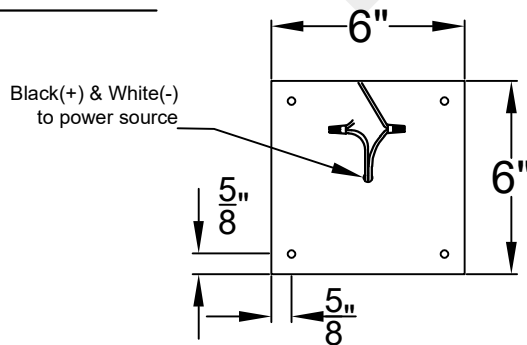

EQUESTRIAN MINI CEILING MOUNT FULL YOKE

Shortest Height 26 1/4"

Front View

Side View

Ceiling Mount

St. James
LIGHTING

SCALE: N.T.S.	DRAFT: Y. McCullough
FILE: EQU MINI	APP'D: J. Ragan
JOB: X	DATE: 12/14/23

Lights are handcrafted.
Dimensions may vary by 1/4"

UL Certified
Candelabra- Max 60 Watt Bulb
Edison- Max 660 Watt Bulb

Mini not Available in Gas

EQUESTRIAN SMALL CEILING MOUNT FULL YOKE

Shortest Height 29 1/2"

Front View

Side View

Backplate

St. James
LIGHTING

SCALE: N.T.S.	DRAFT: Y. McCullough
FILE: EQU8	APP'D: J. Ragan
JOB: X	DATE: 12/14/23

Lights are handcrafted.
Dimensions may vary by 1/4"

B.T.U. Rating
Natural Gas: 2730 B.T.U.
Propane: 2080 B.T.U.

EQUESTRIAN MEDIUM CEILING MOUNT FULL YOKE

Shortest Height 34 3/8"

Front View

Side View

Ceiling Mount

**St. James
LIGHTING**

SCALE: N.T.S.	DRAFT: Y. McCullough
FILE: EQU	APP'D: J. Ragan
JOB: X	DATE: 12/14/23

Lights are handcrafted.
Dimensions may vary by 1/4"