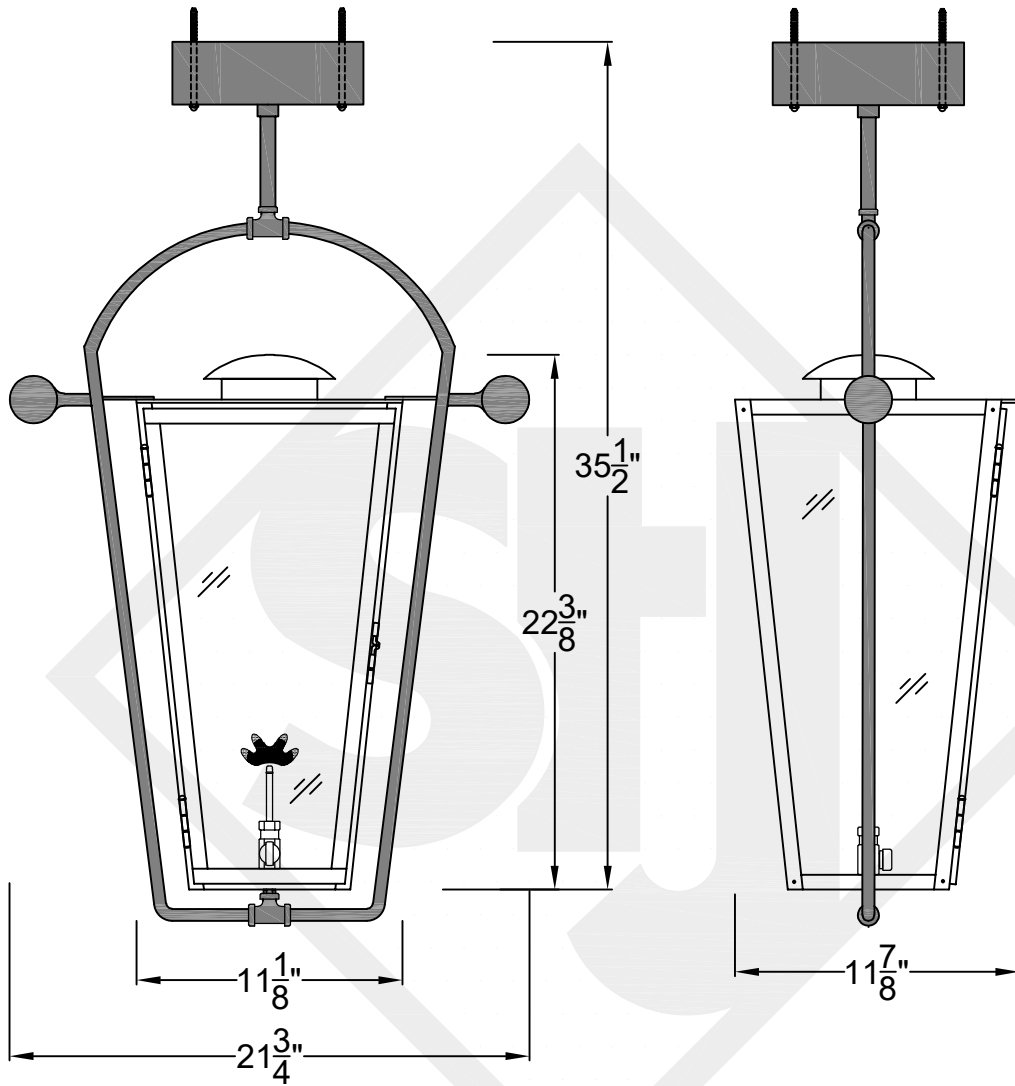

EQUESTRIAN MINI CEILING MOUNT FULL YOKE

Shortest Height 26 1/4"

Front View

Side View

Ceiling Mount

St. James
LIGHTING

SCALE: N.T.S.	DRAFT: Y. McCullough
FILE: EQU MINI	APP'D: J. Ragan
JOB: X	DATE: 12/14/23

Lights are handcrafted.
Dimensions may vary by 1/4"

UL Certified
Candelabra- Max 60 Watt Bulb
Edison- Max 660 Watt Bulb

Mini not Available in Gas

EQUESTRIAN SMALL CEILING MOUNT FULL YOKE

Shortest Height 29 1/2"

Front View

Side View

Backplate

St. James
LIGHTING

SCALE: N.T.S.	DRAFT: Y. McCullough
FILE: EQU8	APP'D: J. Ragan
JOB: X	DATE: 12/14/23

Lights are handcrafted.
Dimensions may vary by 1/4"

B.T.U. Rating
Natural Gas: 2730 B.T.U.
Propane: 2080 B.T.U.

EQUESTRIAN MEDIUM CEILING MOUNT FULL YOKE

Shortest Height 34 3/8"

Front View

Side View

Ceiling Mount

**St. James
LIGHTING**

SCALE: N.T.S.	DRAFT: Y. McCullough
FILE: EQU	APP'D: J. Ragan
JOB: X	DATE: 12/14/23

Lights are handcrafted.
Dimensions may vary by 1/4"