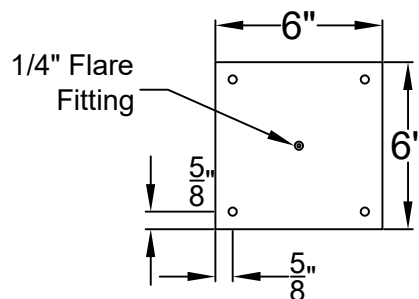

EQUESTRIAN MINI CEILING MOUNT FULL YOKE

Shortest Height 26 1/4"

Front View

Side View

Ceiling Mount

St. James
LIGHTING

SCALE: N.T.S.	DRAFT: Y. McCullough
FILE: EQU MINI	APP'D: J. Ragan
JOB: X	DATE: 12/14/23

Lights are handcrafted.
Dimensions may vary by 1/4"

UL Certified
Candelabra- Max 60 Watt Bulb
Edison- Max 660 Watt Bulb

Mini not Available in Gas

EQUESTRIAN SMALL CEILING MOUNT FULL YOKE

Shortest Height 29 1/2"

Front View

Side View

Backplate

St. James
LIGHTING

SCALE: N.T.S.	DRAFT: Y. McCullough
FILE: EQU8	APP'D: J. Ragan
JOB: X	DATE: 12/14/23

Lights are handcrafted.
Dimensions may vary by 1/4"

B.T.U. Rating
Natural Gas: 2730 B.T.U.
Propane: 2080 B.T.U.

EQUESTRIAN MEDIUM CEILING MOUNT FULL YOKE

Shortest Height 34 3/8"

Front View

Side View

Ceiling Mount

**St. James
LIGHTING**

SCALE: N.T.S.	DRAFT: Y. McCullough
FILE: EQU	APP'D: J. Ragan
JOB: X	DATE: 12/14/23

Lights are handcrafted.
Dimensions may vary by 1/4"