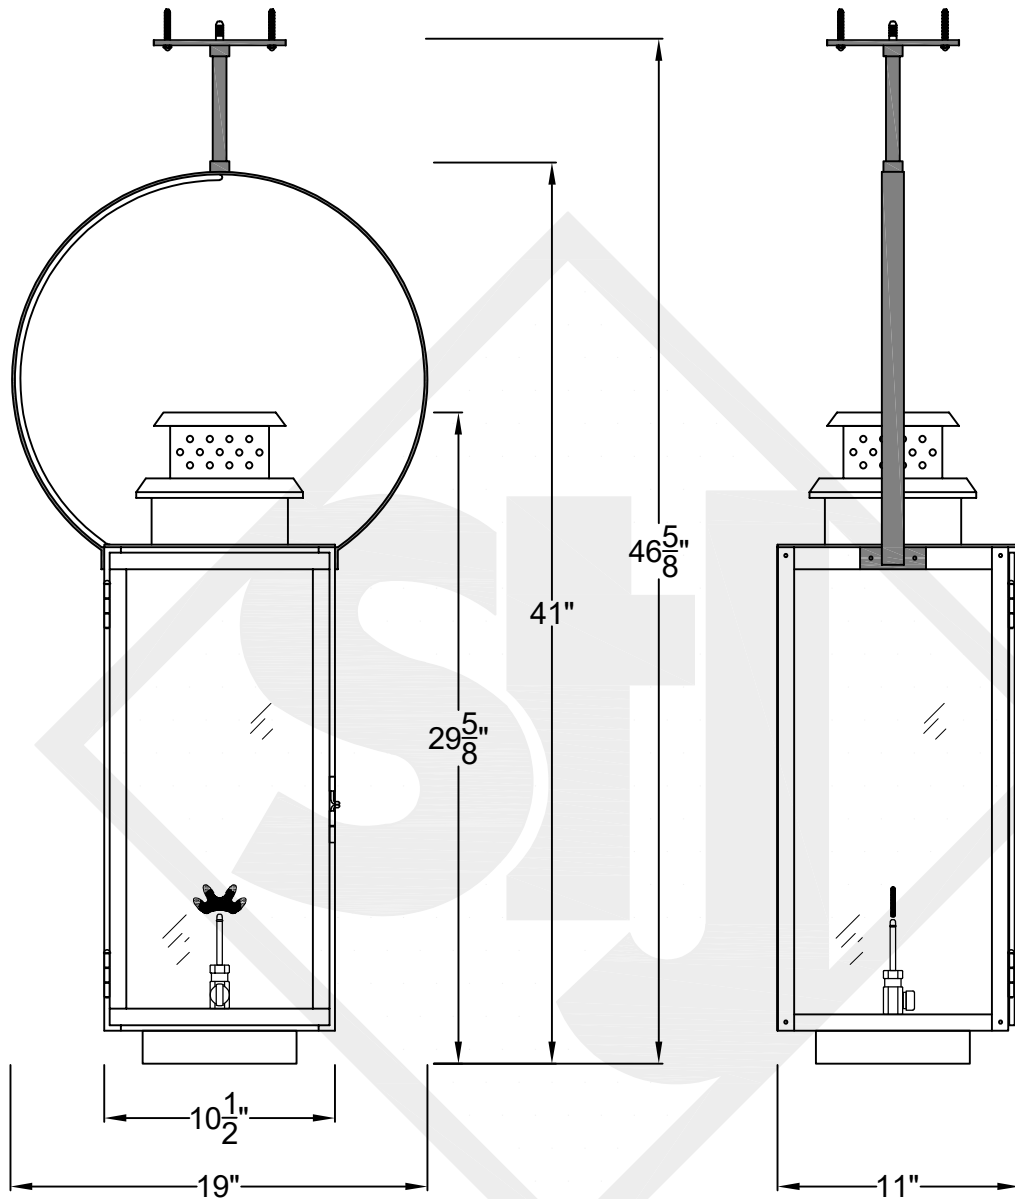

CHICAGO LARGE CEILING MOUNT HALF YOKE

Shortest Height $42\frac{7}{8}"$

Front View

Side View