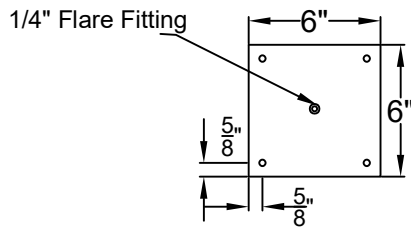

UL Certified
Candelabra- Max 60 Watt Bulb
Edison- Max 660 Watt Bulb

Mini not Available in Gas

CHICAGO SMALL CEILING MOUNT HALF YOKE

Shortest Height 33 ³/₄"

Front View

Side View

Ceiling Mount

St. James
LIGHTING

SCALE: N.T.S.	DRAFT: Y. McCullough
FILE: CHIS	APP'D: J. Ragan
JOB: X	DATE: 11/18/23

Lights are handcrafted.
Dimensions may vary by 1/4"

B.T.U. Rating
Natural Gas: 2730 B.T.U.
Propane: 2080 B.T.U.

CHICAGO MEDIUM CEILING MOUNT HALF YOKE

Shortest Height $38 \frac{1}{8}$ "

Front View

Side View

Ceiling Mount

**St. James
LIGHTING**

SCALE: N.T.S.	DRAFT: Y. McCullough
FILE: CHIM	APP'D: J. Ragan
JOB: X	DATE: 3/26/24

Lights are handcrafted.
Dimensions may vary by 1/4"