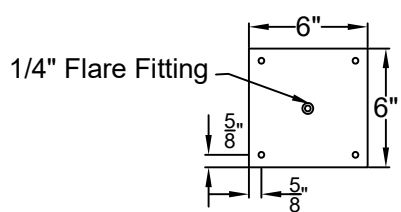

Shortest Height $38 \frac{1}{8}$ "

Front View

Side View

Ceiling Mount

**St. James
LIGHTING**

SCALE: N.T.S.	DRAFT: Y. McCullough
FILE: CHIM	APP'D: J. Ragan
JOB: X	DATE: 3/26/24

Lights are handcrafted.
Dimensions may vary by 1/4"

B.T.U. Rating
Natural Gas: 2730 B.T.U.
Propane: 2080 B.T.U.

CHICAGO LARGE CEILING MOUNT HALF YOKE

Shortest Height $42\frac{7}{8}"$

Front View

Side View

Ceiling Mount

St. James
LIGHTING

SCALE: N.T.S.	DRAFT: T. Herring
FILE: CHIL	APP'D: J. Ragan
JOB: X	DATE: 4-3-2023

Lights are handcrafted.
Dimensions may vary by 1/4"

B.T.U. Rating
Natural Gas: 2730 B.T.U.
Propane: 2080 B.T.U.

CHICAGO GRANDE CEILING MOUNT HALF YOKE

Shortest Height 49 $\frac{1}{2}$ "

Front View

Side View