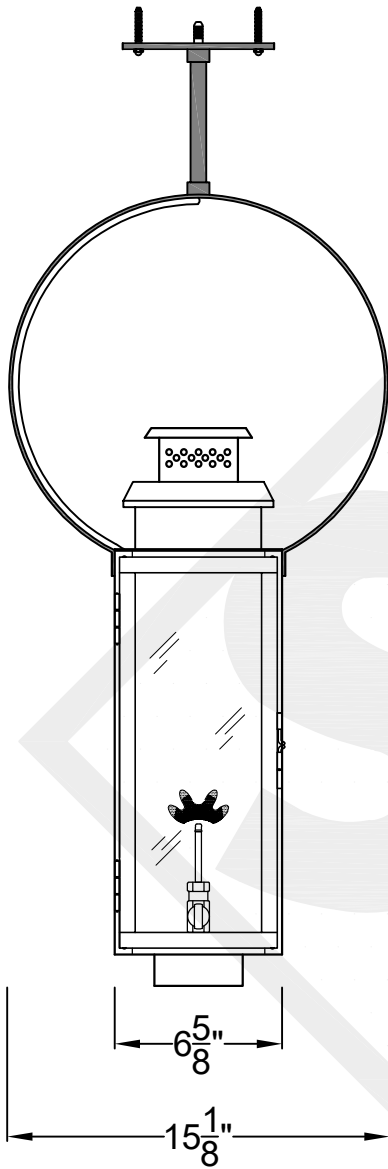

CHICAGO MINI CEILING MOUNT HALF YOKE

Shortest Height 27 ¹/₄"

Ceiling Mount

**St. James
LIGHTING**

SCALE: N.T.S.	DRAFT: Y. McCullough
FILE: CHIMINI	APP'D: J. Ragan
JOB: X	DATE: 3/26/24

Lights are handcrafted.
Dimensions may vary by 1/4"

UL Certified
Candelabra- Max 60 Watt Bulb
Edison- Max 660 Watt Bulb

Mini not Available in Gas

CHICAGO SMALL CEILING MOUNT HALF YOKE

Shortest Height 33 ³/₄"

Front View

Side View

Ceiling Mount

St. James
LIGHTING

SCALE: N.T.S.	DRAFT: Y. McCullough
FILE: CHIS	APP'D: J. Ragan
JOB: X	DATE: 11/18/23

Lights are handcrafted.
Dimensions may vary by 1/4"

B.T.U. Rating
Natural Gas: 2730 B.T.U.
Propane: 2080 B.T.U.

CHICAGO MEDIUM CEILING MOUNT HALF YOKE

Shortest Height $38 \frac{1}{8}$ "

Front View

Side View

Ceiling Mount

**St. James
LIGHTING**

SCALE: N.T.S.	DRAFT: Y. McCullough
FILE: CHIM	APP'D: J. Ragan
JOB: X	DATE: 3/26/24

Lights are handcrafted.
Dimensions may vary by 1/4"