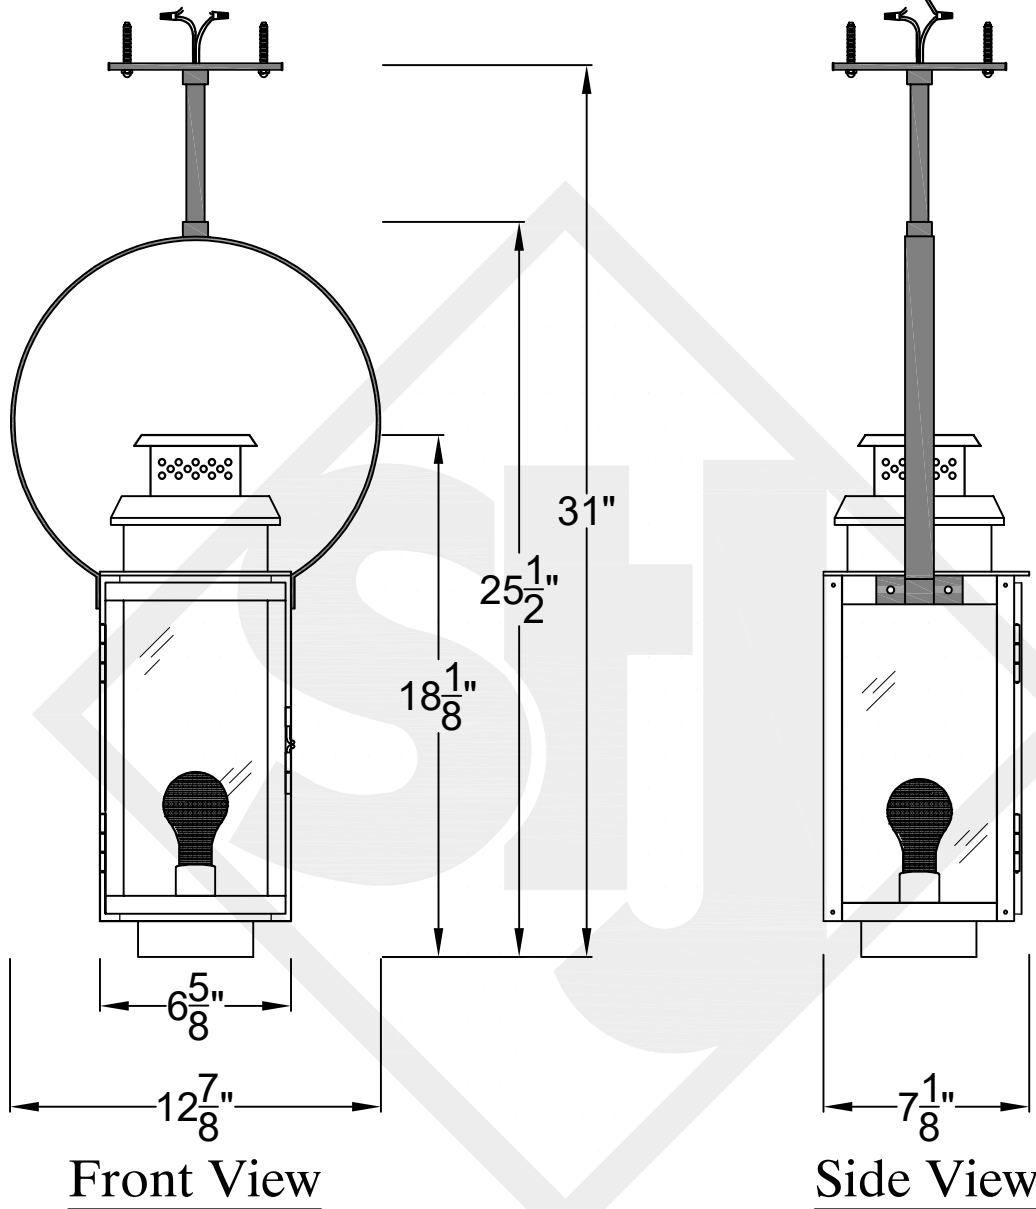

CHICAGO MINI CEILING MOUNT HALF YOKE

Shortest Height 27 ¹/₄"

Ceiling Mount

**St. James
LIGHTING**

SCALE: N.T.S.	DRAFT: Y. McCullough
FILE: CHIMINI	APP'D: J. Ragan
JOB: X	DATE: 3/26/24

Lights are handcrafted.
Dimensions may vary by 1/4"

UL Certified
Candelabra- Max 60 Watt Bulb
Edison- Max 660 Watt Bulb

Mini not Available in Gas

CHICAGO SMALL CEILING MOUNT HALF YOKE

Shortest Height 33 ³/₄"

Front View

Side View

Ceiling Mount

St. James
LIGHTING

SCALE: N.T.S.	DRAFT: Y. McCullough
FILE: CHIS	APP'D: J. Ragan
JOB: X	DATE: 11/18/23

Lights are handcrafted.
Dimensions may vary by 1/4"

B.T.U. Rating
Natural Gas: 2730 B.T.U.
Propane: 2080 B.T.U.

CHICAGO MEDIUM CEILING MOUNT HALF YOKE

Shortest Height $38 \frac{1}{8}$ "

Front View

Side View

Ceiling Mount

**St. James
LIGHTING**

SCALE: N.T.S.	DRAFT: Y. McCullough
FILE: CHIM	APP'D: J. Ragan
JOB: X	DATE: 3/26/24

Lights are handcrafted.
Dimensions may vary by 1/4"