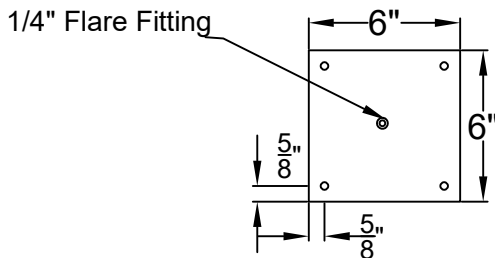

CHICAGO MINI CEILING MOUNT HALF YOKE

Shortest Height 27 ¹/₄"

Ceiling Mount

**St. James
LIGHTING**

SCALE: N.T.S.	DRAFT: Y. McCullough
FILE: CHIMINI	APP'D: J. Ragan
JOB: X	DATE: 3/26/24

Lights are handcrafted.
Dimensions may vary by 1/4"

UL Certified
Candelabra- Max 60 Watt Bulb
Edison- Max 660 Watt Bulb

Mini not Available in Gas

CHICAGO SMALL CEILING MOUNT HALF YOKE

Shortest Height 33 ³/₄"

Front View

Side View

Ceiling Mount

St. James
LIGHTING

SCALE: N.T.S.	DRAFT: Y. McCullough
FILE: CHIS	APP'D: J. Ragan
JOB: X	DATE: 11/18/23

Lights are handcrafted.
Dimensions may vary by 1/4"

B.T.U. Rating
Natural Gas: 2730 B.T.U.
Propane: 2080 B.T.U.

CHICAGO MEDIUM CEILING MOUNT HALF YOKE

Shortest Height $38 \frac{1}{8}$ "

Front View

Side View

Ceiling Mount

**St. James
LIGHTING**

SCALE: N.T.S.	DRAFT: Y. McCullough
FILE: CHIM	APP'D: J. Ragan
JOB: X	DATE: 3/26/24

Lights are handcrafted.
Dimensions may vary by 1/4"