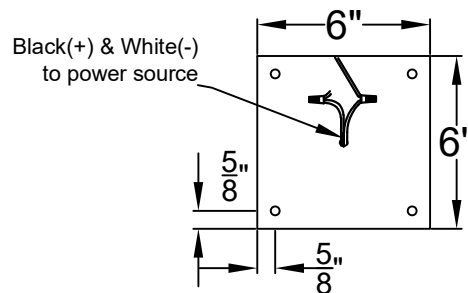

CHICAGO MINI CEILING MOUNT HALF YOKE

Shortest Height 27 ¹/₄"

Ceiling Mount

**St. James
LIGHTING**

SCALE: N.T.S.	DRAFT: Y. McCullough
FILE: CHIMINI	APP'D: J. Ragan
JOB: X	DATE: 3/26/24

Lights are handcrafted.
Dimensions may vary by 1/4"

UL Certified
Candelabra- Max 60 Watt Bulb
Edison- Max 660 Watt Bulb

Mini not Available in Gas

CHICAGO SMALL CEILING MOUNT HALF YOKE

Shortest Height 33 ³/₄"

Front View

Side View

Ceiling Mount

St. James
LIGHTING

Shortest Height $38 \frac{1}{8}$ "

Front View

Side View

Ceiling Mount

**St. James
LIGHTING**

SCALE: N.T.S.	DRAFT: Y. McCullough
FILE: CHIM	APP'D: J. Ragan
JOB: X	DATE: 3/26/24

Lights are handcrafted.
Dimensions may vary by 1/4"