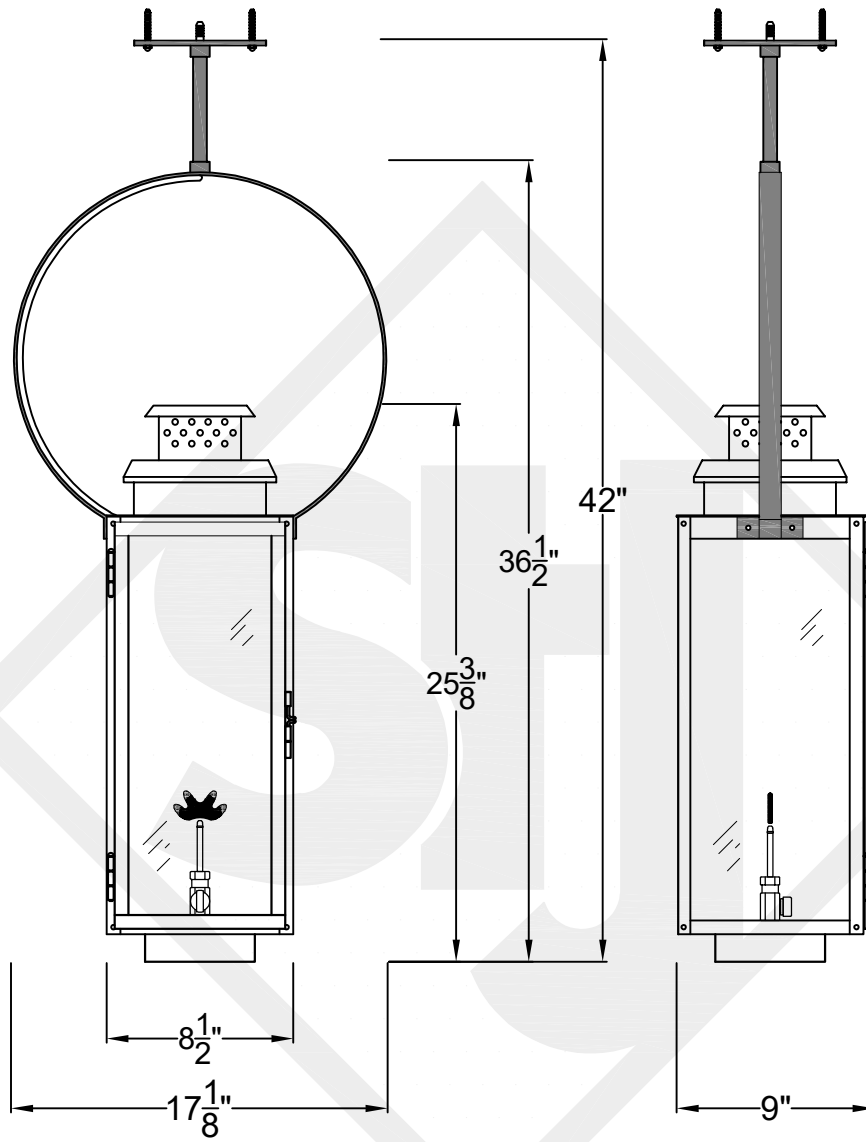

CHICAGO MINI CEILING MOUNT HALF YOKE

Shortest Height 27 ¹/₄"

Ceiling Mount

**St. James
LIGHTING**

SCALE: N.T.S.	DRAFT: Y. McCullough
FILE: CHIMINI	APP'D: J. Ragan
JOB: X	DATE: 3/26/24

Lights are handcrafted.
Dimensions may vary by 1/4"

UL Certified
Candelabra- Max 60 Watt Bulb
Edison- Max 660 Watt Bulb

Mini not Available in Gas

CHICAGO SMALL CEILING MOUNT HALF YOKE

Shortest Height 33 ³/₄"

Front View

Side View

Ceiling Mount

St. James
LIGHTING

SCALE: N.T.S.	DRAFT: Y. McCullough
FILE: CHIS	APP'D: J. Ragan
JOB: X	DATE: 11/18/23

Lights are handcrafted.
Dimensions may vary by 1/4"

B.T.U. Rating
Natural Gas: 2730 B.T.U.
Propane: 2080 B.T.U.

CHICAGO MEDIUM CEILING MOUNT HALF YOKE

Shortest Height $38 \frac{1}{8}$ "

Front View

Side View

Ceiling Mount

**St. James
LIGHTING**

SCALE: N.T.S.	DRAFT: Y. McCullough
FILE: CHIM	APP'D: J. Ragan
JOB: X	DATE: 3/26/24

Lights are handcrafted.
Dimensions may vary by 1/4"