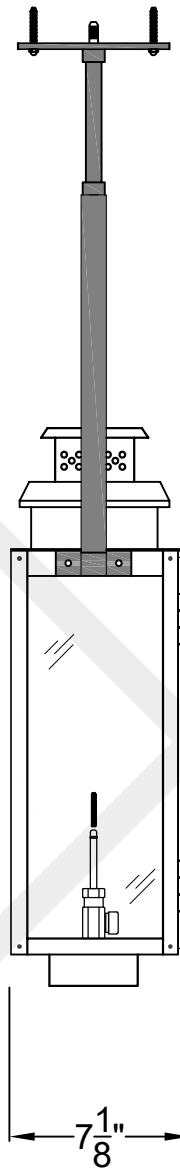

CHICAGO MINI CEILING MOUNT HALF YOKE

Shortest Height 27 ¹/₄"

Ceiling Mount

**St. James
LIGHTING**

SCALE: N.T.S.	DRAFT: Y. McCullough
FILE: CHIMINI	APP'D: J. Ragan
JOB: X	DATE: 3/26/24

Lights are handcrafted.
Dimensions may vary by 1/4"

UL Certified
Candelabra- Max 60 Watt Bulb
Edison- Max 660 Watt Bulb

Mini not Available in Gas

CHICAGO SMALL CEILING MOUNT HALF YOKE

Shortest Height 33 ³/₄"

Front View

Side View

Ceiling Mount

St. James
LIGHTING

SCALE: N.T.S.	DRAFT: Y. McCullough
FILE: CHIS	APP'D: J. Ragan
JOB: X	DATE: 11/18/23

Lights are handcrafted.
Dimensions may vary by 1/4"

B.T.U. Rating
Natural Gas: 2730 B.T.U.
Propane: 2080 B.T.U.

CHICAGO MEDIUM CEILING MOUNT HALF YOKE

Shortest Height $38 \frac{1}{8}$ "

Front View

Side View

Ceiling Mount

**St. James
LIGHTING**

SCALE: N.T.S.	DRAFT: Y. McCullough
FILE: CHIM	APP'D: J. Ragan
JOB: X	DATE: 3/26/24

Lights are handcrafted.
Dimensions may vary by 1/4"