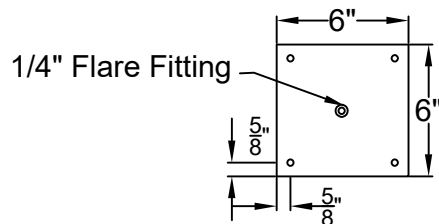

Shortest Height $38 \frac{1}{8}$ "

Front View

Side View

Ceiling Mount

**St. James
LIGHTING**

SCALE: N.T.S.	DRAFT: Y. McCullough
FILE: CHIM	APP'D: J. Ragan
JOB: X	DATE: 3/26/24

Lights are handcrafted.
Dimensions may vary by 1/4"

B.T.U. Rating
Natural Gas: 2730 B.T.U.
Propane: 2080 B.T.U.

CHICAGO LARGE CEILING MOUNT HALF YOKE

Shortest Height $42\frac{7}{8}"$

Front View

Side View

Ceiling Mount

St. James
LIGHTING

SCALE: N.T.S.	DRAFT: T. Herring
FILE: CHIL	APP'D: J. Ragan
JOB: X	DATE: 4-3-2023

Lights are handcrafted.
Dimensions may vary by 1/4"

B.T.U. Rating
Natural Gas: 2730 B.T.U.
Propane: 2080 B.T.U.

CHICAGO GRANDE CEILING MOUNT HALF YOKE

Shortest Height 49 $\frac{1}{2}$ "

Front View

Side View