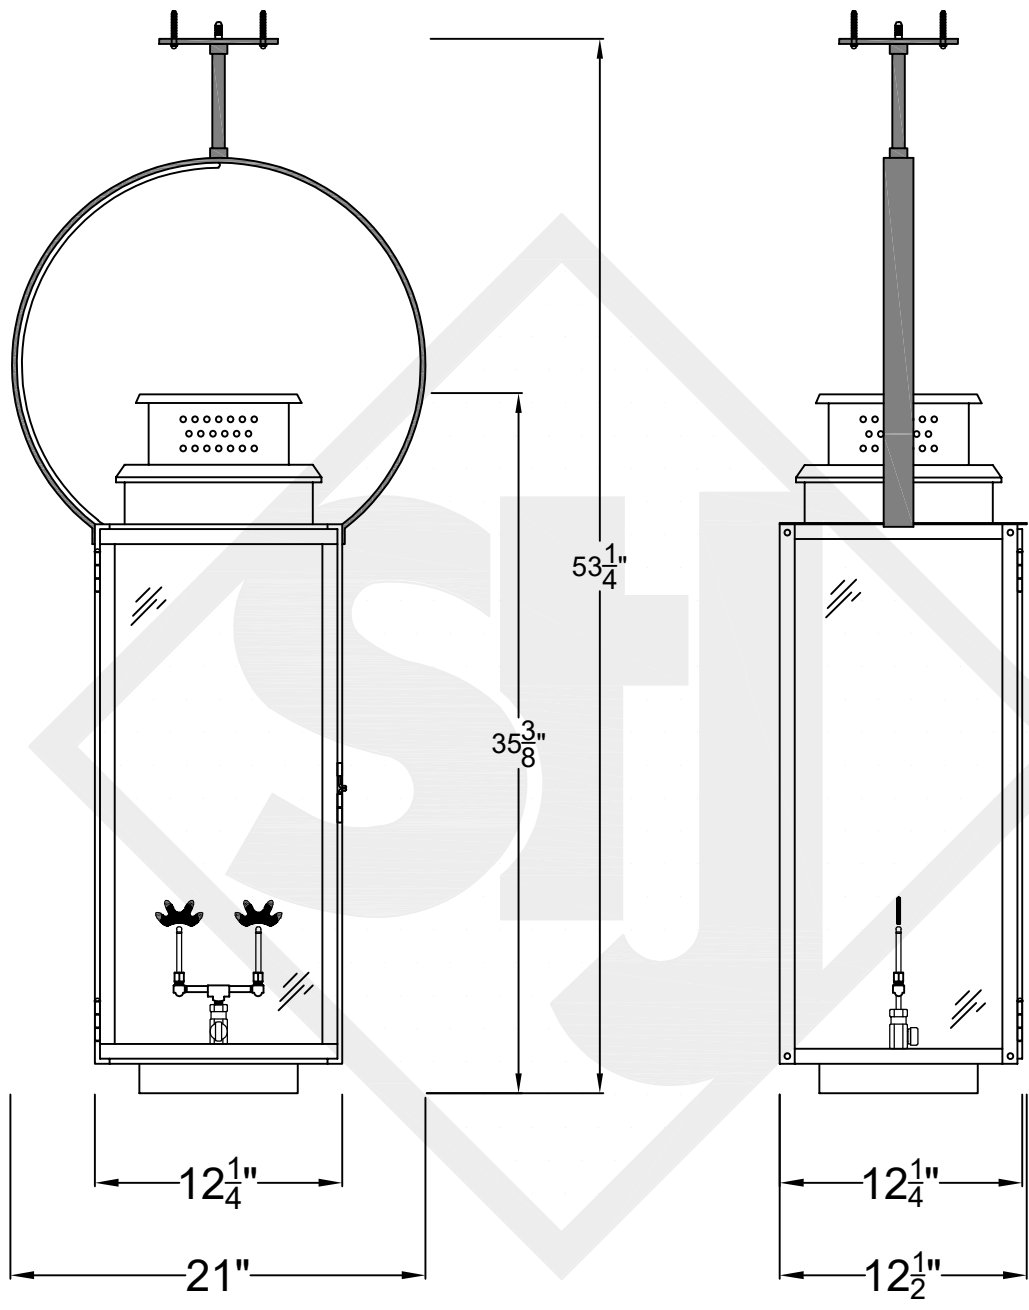

Shortest Height $38 \frac{1}{8}$ "

Front View

Side View

Ceiling Mount

**St. James
LIGHTING**

SCALE: N.T.S.	DRAFT: Y. McCullough
FILE: CHIM	APP'D: J. Ragan
JOB: X	DATE: 3/26/24

Lights are handcrafted.
Dimensions may vary by 1/4"

B.T.U. Rating
Natural Gas: 2730 B.T.U.
Propane: 2080 B.T.U.

CHICAGO LARGE CEILING MOUNT HALF YOKE

Shortest Height $42\frac{7}{8}"$

Front View

Side View

Ceiling Mount

St. James
LIGHTING

SCALE: N.T.S.	DRAFT: T. Herring
FILE: CHIL	APP'D: J. Ragan
JOB: X	DATE: 4-3-2023

Lights are handcrafted.
Dimensions may vary by 1/4"

B.T.U. Rating
Natural Gas: 2730 B.T.U.
Propane: 2080 B.T.U.

CHICAGO GRANDE CEILING MOUNT HALF YOKE

Shortest Height 49 $\frac{1}{2}$ "

Front View

Side View

Ceiling Mount

 St. James LIGHTING	
SCALE: N.T.S.	DRAFT: Y. McCullough
FILE: CHIG	APP'D: J. Ragan
JOB: X	DATE: 11/18/23

Lights are handcrafted.
Dimensions may vary by 1/4"

B.T.U. Rating
Natural Gas: 5460 B.T.U.
Propane: 4160 B.T.U.