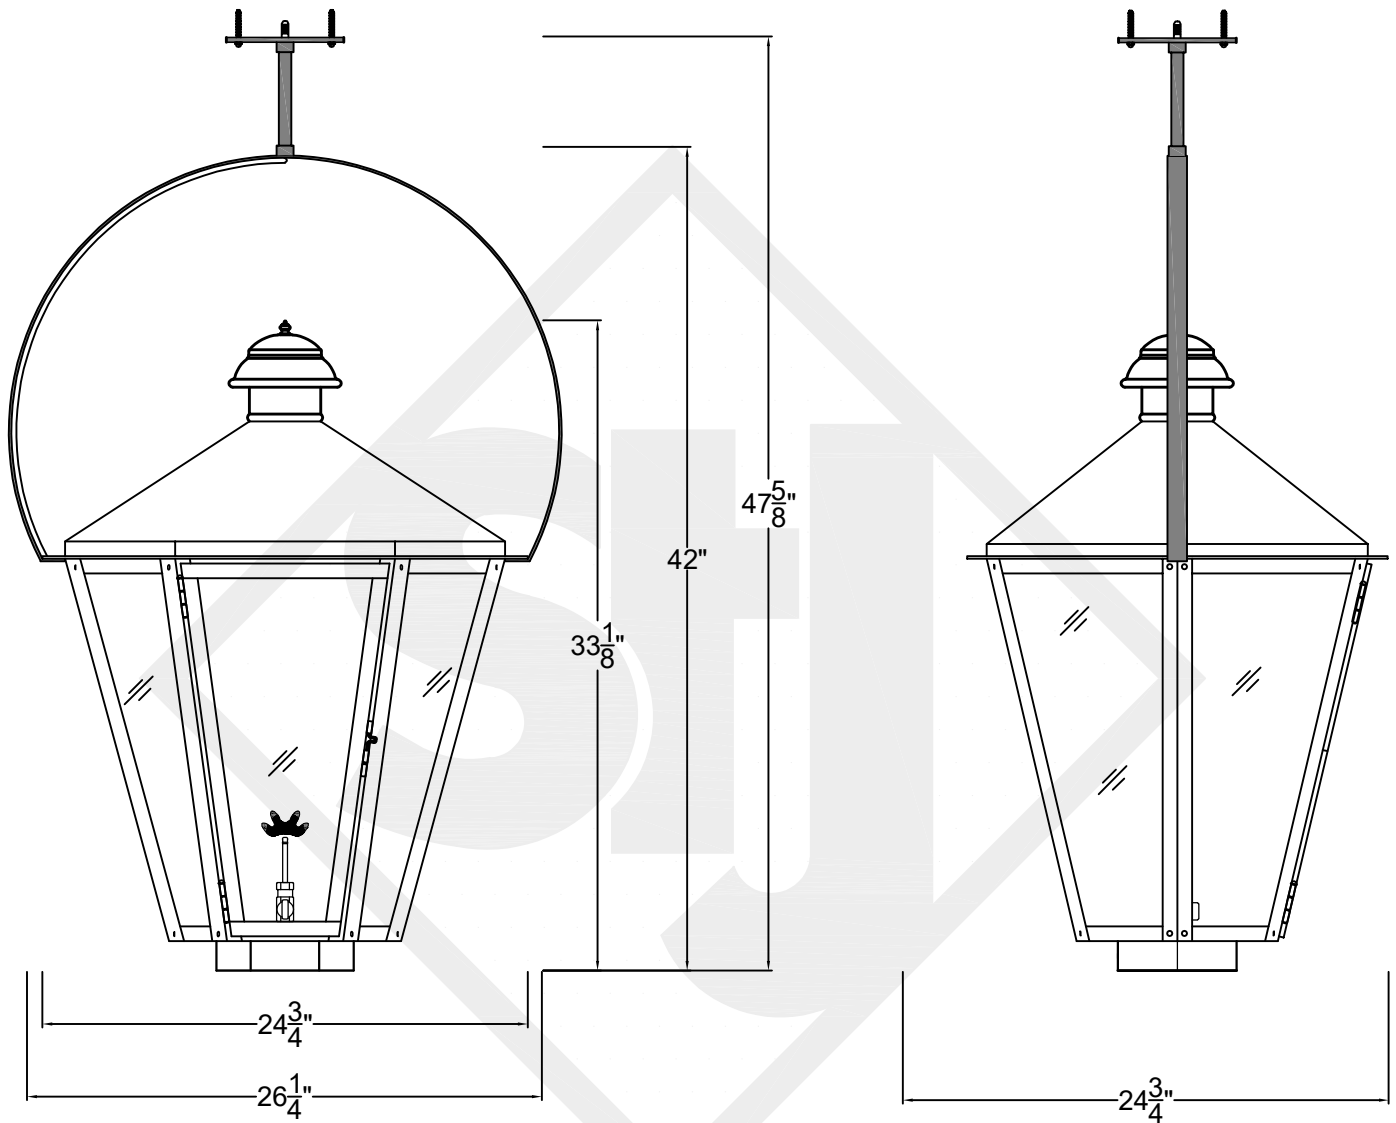

BILOXI MINI CEILING MOUNT HALF YOKE

Front View

Side View

Ceiling Mount

St. James
LIGHTING

SCALE: N.T.S.	DRAFT: T. Herring
FILE: BILMINI	APP'D: J. Ragan
JOB: X	DATE: 4-21-2023

Lights are handcrafted.
Dimensions may vary by 1/4"

Side View

Ceiling Mount

St. James
LIGHTING

SCALE: N.T.S.	DRAFT: M. Buckley
FILE: BILS	APP'D: J. Ragan
JOB: X	DATE: 3/22/24

Lights are handcrafted.
Dimensions may vary by 1/4"

B.T.U. Rating
Natural Gas: 2730 B.T.U.
Propane: 2080 B.T.U.

BILOXI MEDIUM CEILING MOUNT HALF YOKE

Shortest Height $34\frac{1}{8}"$
Available w/ Solid
or Glass Top

Front View

Side View

Ceiling Mount

St. James
LIGHTING

SCALE: N.T.S.	DRAFT: Y. McCullough
FILE: BILM	APP'D: J. Ragan
JOB: X	DATE: 11/15/23

Lights are handcrafted.
Dimensions may vary by 1/4"

B.T.U. Rating
Natural Gas: 2730 B.T.U.
Propane: 2080 B.T.U.

BILOXI LARGE CEILING MOUNT HALF YOKE

Shortest Height $43\frac{7}{8}"$

Available w/ Solid or
Glass Top