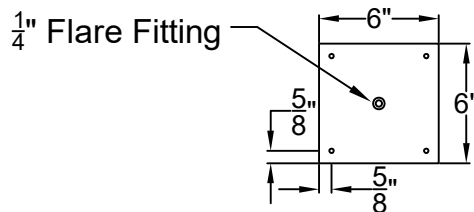

Front View

Side View

Ceiling Mount

St. James
LIGHTING

SCALE: N.T.S.	DRAFT: Y. McCullough
FILE: BILL	APP'D: J. Ragan
JOB: X	DATE: 11/15/23

Lights are handcrafted.
Dimensions may vary by 1/4"

B.T.U. Rating
Natural Gas: 2730 B.T.U.
Propane: 2080 B.T.U.

BILOXI GRANDE CEILING MOUNT HALF YOKE

Shortest Height 48 $\frac{1}{4}$ "
Available w/ Solid
or Glass Top

Front View

Side View

Ceiling Mount

St. James
LIGHTING

SCALE: N.T.S.	DRAFT: Y. McCullough
FILE: BILG	APP'D: J. Ragan
JOB: X	DATE: 11/15/23