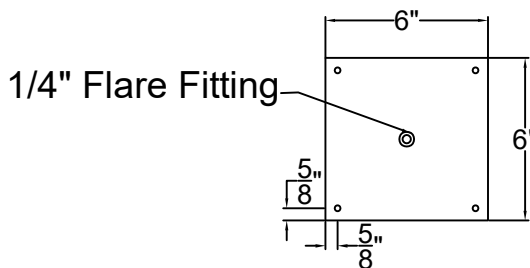

Ceiling Mount

St. James
LIGHTING

SCALE: N.T.S.	DRAFT: Y. McCullough
FILE: BILL	APP'D: J. Ragan
JOB: X	DATE: 11/15/23

Lights are handcrafted.
Dimensions may vary by 1/4"

B.T.U. Rating
Natural Gas: 2730 B.T.U.
Propane: 2080 B.T.U.