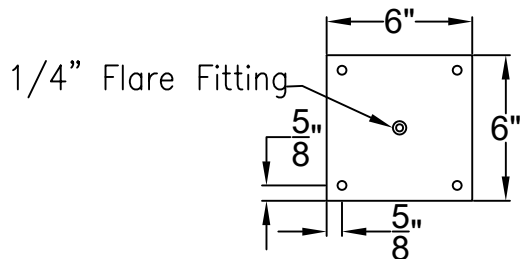

BILOXI MINI CEILING MOUNT HALF YOKE

Front View

Side View

Ceiling Mount

St. James
LIGHTING

SCALE: N.T.S.	DRAFT: T. Herring
FILE: BILMINI	APP'D: J. Ragan
JOB: X	DATE: 4-21-2023

Lights are handcrafted.
Dimensions may vary by 1/4"

Mini not Available in Gas

UL Certified
Candelabra- Max 60 Watt Bulb
Edison- Max 660 Watt Bulb

BILOXI SMALL CEILING MOUNT HALF YOKE

Shortest Height $30\frac{5}{8}$ "
Available w/ Solid or
Glass Top

Front View

Side View

Ceiling Mount

St. James
LIGHTING

SCALE: N.T.S.	DRAFT: M. Buckley
FILE: BILS	APP'D: J. Ragan
JOB: X	DATE: 3/22/24

Lights are handcrafted.
Dimensions may vary by 1/4"

B.T.U. Rating
Natural Gas: 2730 B.T.U.
Propane: 2080 B.T.U.