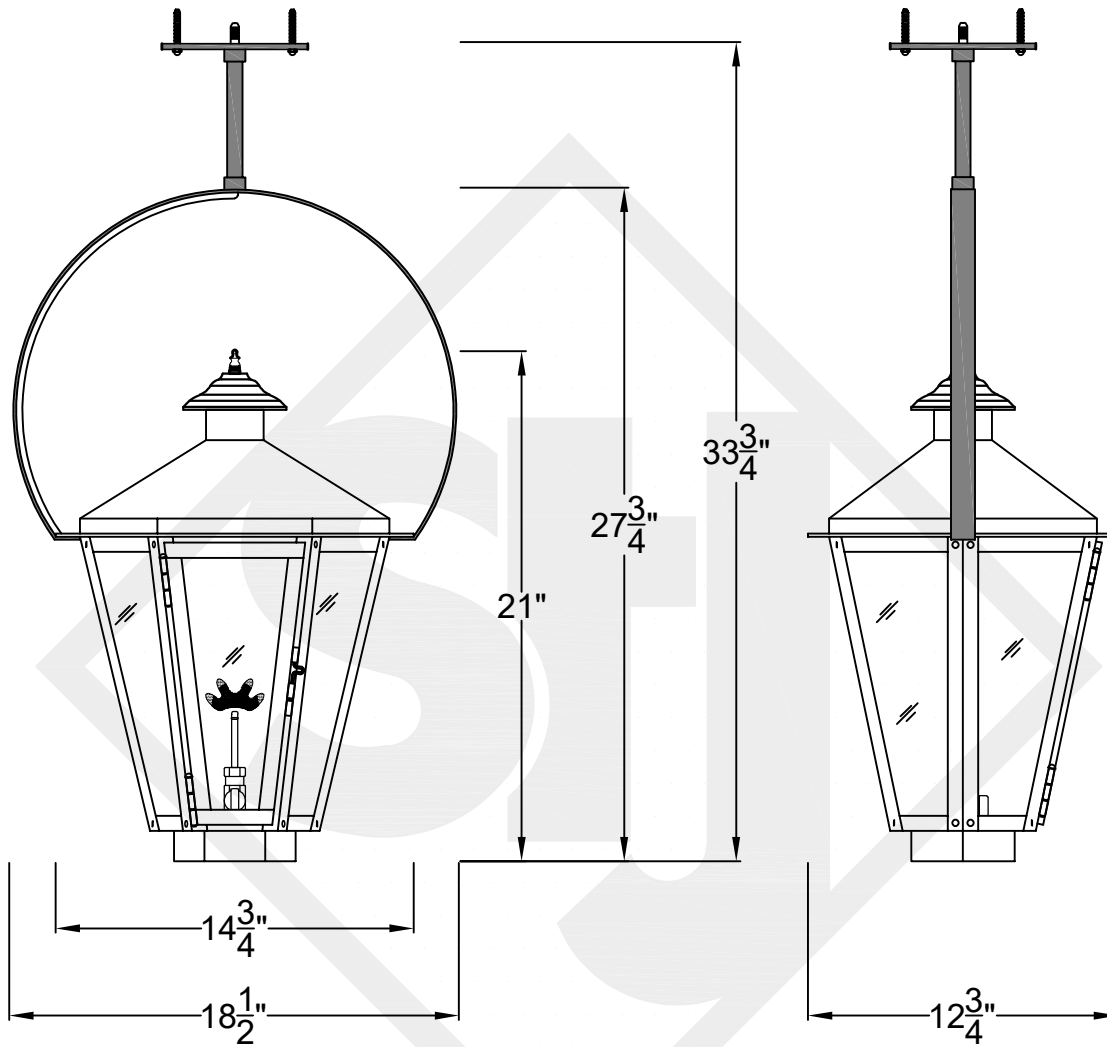

BILOXI MINI CEILING MOUNT HALF YOKE

Front View

Side View

Ceiling Mount

St. James
LIGHTING

SCALE: N.T.S.	DRAFT: T. Herring
FILE: BILMINI	APP'D: J. Ragan
JOB: X	DATE: 4-21-2023

Lights are handcrafted.
Dimensions may vary by 1/4"

Mini not Available in Gas

UL Certified
Candelabra- Max 60 Watt Bulb
Edison- Max 660 Watt Bulb

BILOXI SMALL CEILING MOUNT HALF YOKE

Shortest Height $30\frac{5}{8}$ "
Available w/ Solid or
Glass Top

Front View

Side View

Ceiling Mount

St. James
LIGHTING

SCALE: N.T.S.	DRAFT: M. Buckley
FILE: BILS	APP'D: J. Ragan
JOB: X	DATE: 3/22/24

Lights are handcrafted.
Dimensions may vary by 1/4"

B.T.U. Rating
Natural Gas: 2730 B.T.U.
Propane: 2080 B.T.U.

BILOXI MEDIUM CEILING MOUNT HALF YOKE

Shortest Height $34\frac{1}{8}"$
Available w/ Solid
or Glass Top

Front View

Side View

Ceiling Mount

St. James
LIGHTING

SCALE: N.T.S.	DRAFT: Y. McCullough
FILE: BILM	APP'D: J. Ragan
JOB: X	DATE: 11/15/23