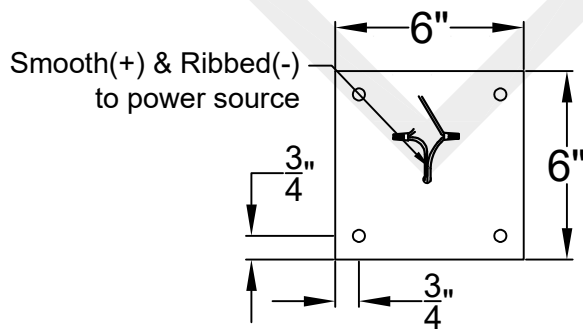

BILOXI MINI CEILING MOUNT HALF YOKE

Front View

Side View

Ceiling Mount

St. James
LIGHTING

SCALE: N.T.S.	DRAFT: T. Herring
FILE: BILMINI	APP'D: J. Ragan
JOB: X	DATE: 4-21-2023

Lights are handcrafted.
Dimensions may vary by 1/4"

Mini not Available in Gas

UL Certified
Candelabra- Max 60 Watt Bulb
Edison- Max 660 Watt Bulb

BILOXI SMALL CEILING MOUNT HALF YOKE

Shortest Height $30\frac{5}{8}$ "
Available w/ Solid or
Glass Top

Front View

Side View

Ceiling Mount

St. James
LIGHTING

SCALE: N.T.S.	DRAFT: M. Buckley
FILE: BILS	APP'D: J. Ragan
JOB: X	DATE: 3/22/24

Lights are handcrafted.
Dimensions may vary by 1/4"

B.T.U. Rating
Natural Gas: 2730 B.T.U.
Propane: 2080 B.T.U.