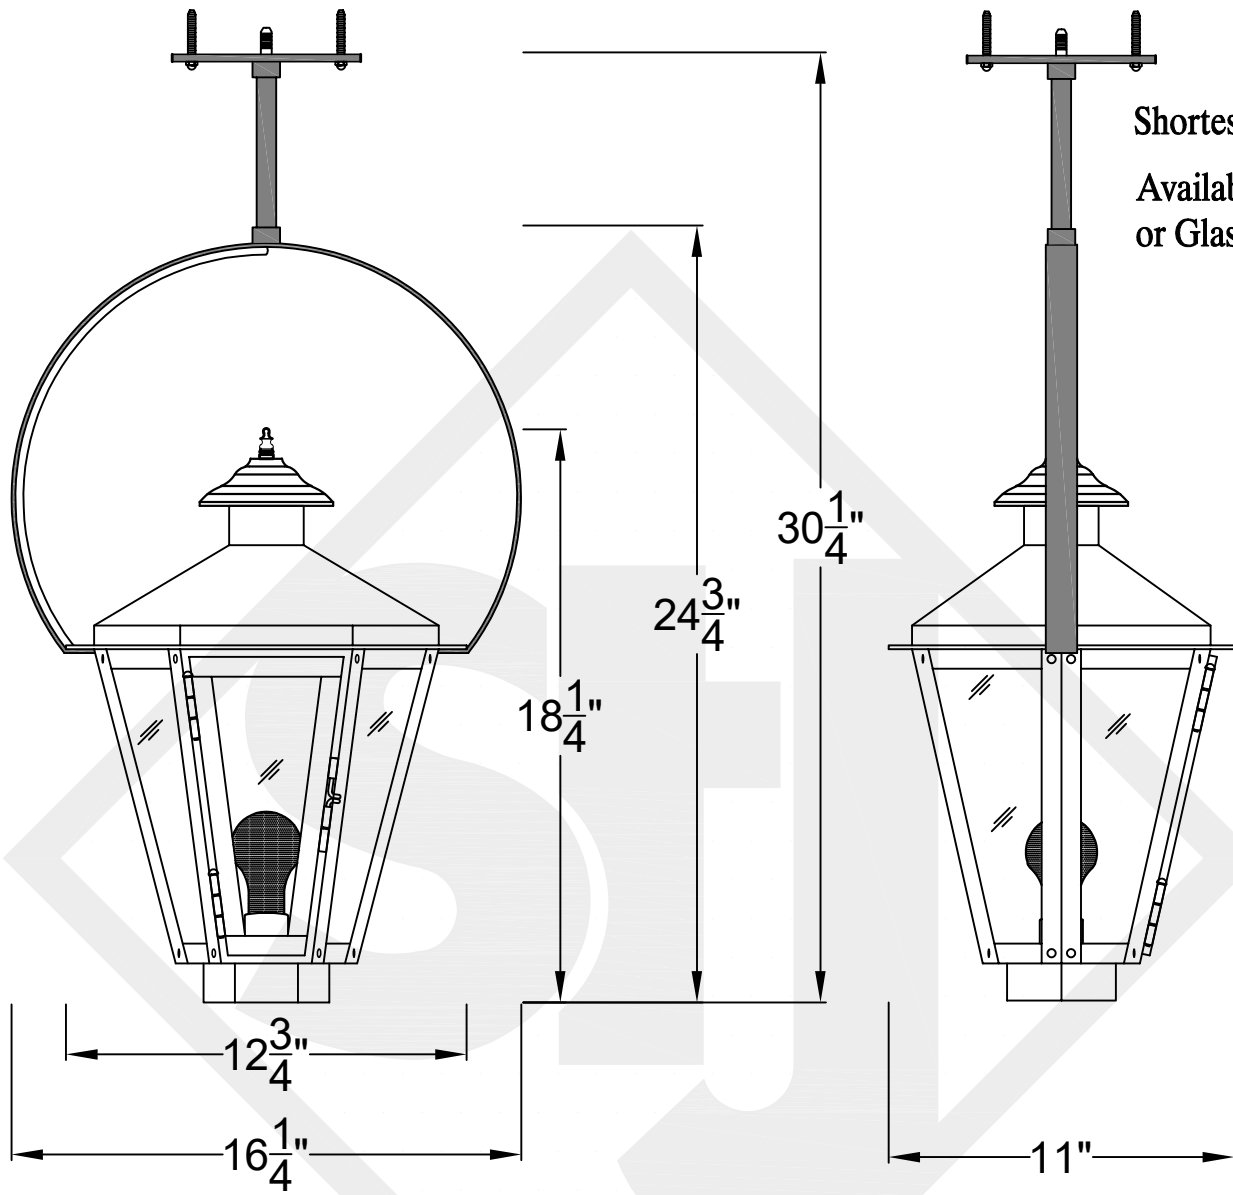

BILOXI MINI CEILING MOUNT HALF YOKE

Front View

Side View

Ceiling Mount

St. James
LIGHTING

SCALE: N.T.S.	DRAFT: T. Herring
FILE: BILMINI	APP'D: J. Ragan
JOB: X	DATE: 4-21-2023

Lights are handcrafted.
Dimensions may vary by 1/4"

Mini not Available in Gas

UL Certified
Candelabra- Max 60 Watt Bulb
Edison- Max 660 Watt Bulb

BILOXI SMALL CEILING MOUNT HALF YOKE

Shortest Height $30\frac{5}{8}$ "
Available w/ Solid or
Glass Top

Front View

Side View

Ceiling Mount

St. James
LIGHTING

SCALE: N.T.S.	DRAFT: M. Buckley
FILE: BILS	APP'D: J. Ragan
JOB: X	DATE: 3/22/24

Lights are handcrafted.
Dimensions may vary by 1/4"

B.T.U. Rating
Natural Gas: 2730 B.T.U.
Propane: 2080 B.T.U.

BILOXI MEDIUM CEILING MOUNT HALF YOKE

Shortest Height $34\frac{1}{8}"$
Available w/ Solid
or Glass Top

Front View

Side View

Ceiling Mount

St. James
LIGHTING

SCALE: N.T.S.	DRAFT: Y. McCullough
FILE: BILM	APP'D: J. Ragan
JOB: X	DATE: 11/15/23