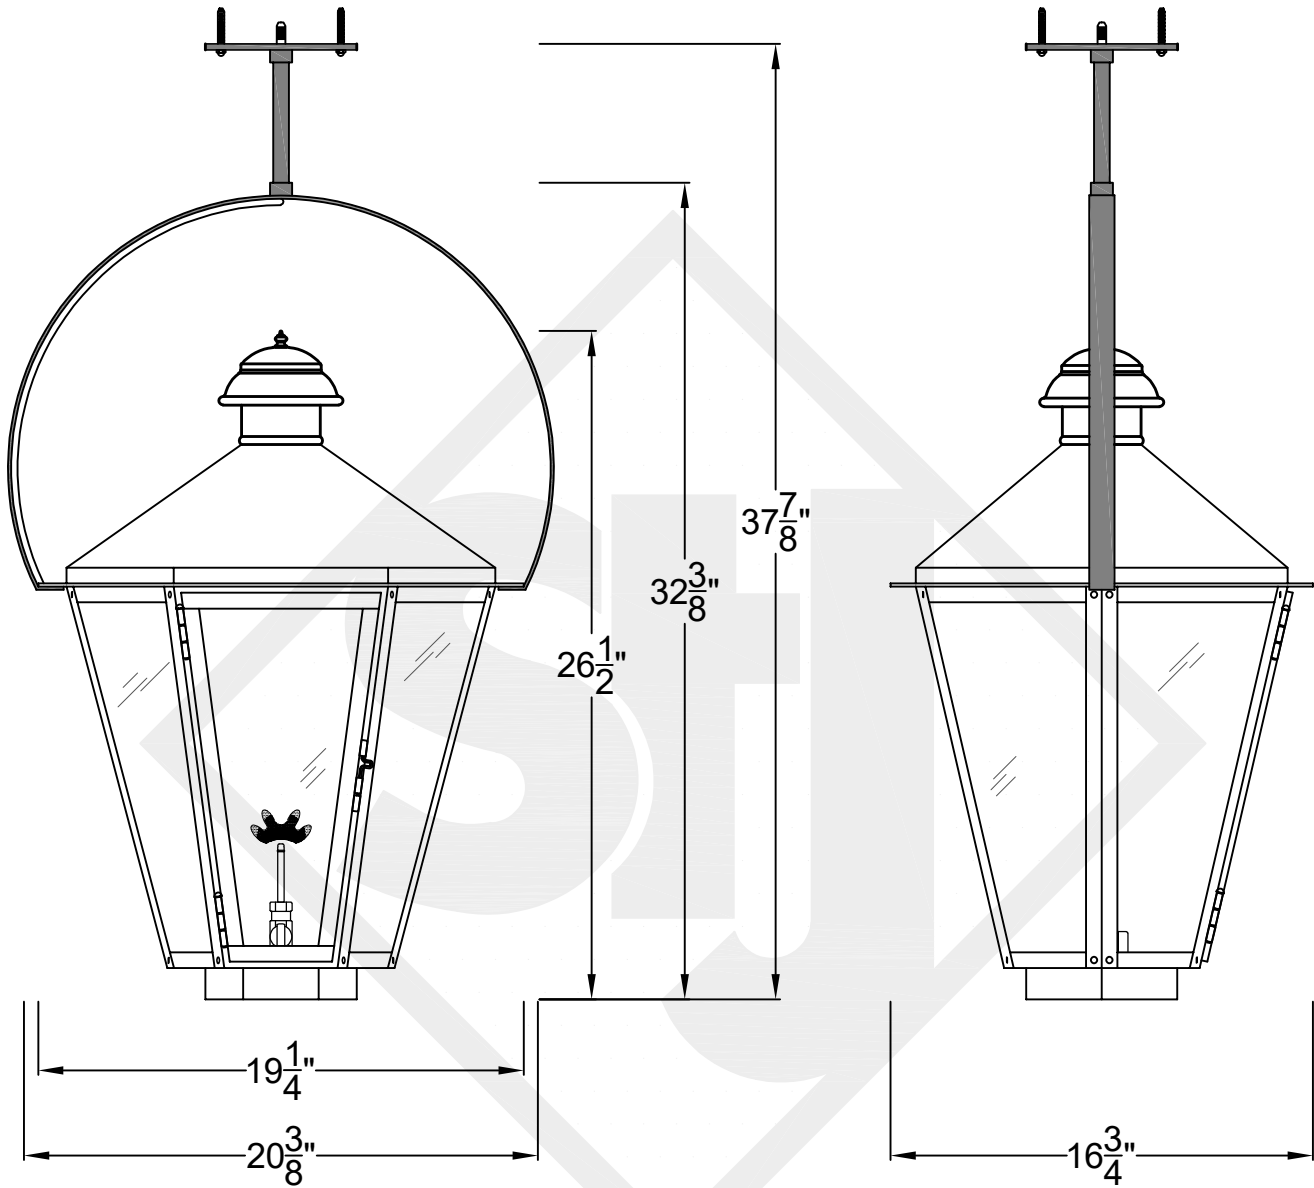

BILOXI MINI CEILING MOUNT HALF YOKE

Front View

Side View

Ceiling Mount

St. James
LIGHTING

SCALE: N.T.S.	DRAFT: T. Herring
FILE: BILMINI	APP'D: J. Ragan
JOB: X	DATE: 4-21-2023

Lights are handcrafted.
Dimensions may vary by 1/4"

Mini not Available in Gas

UL Certified
Candelabra- Max 60 Watt Bulb
Edison- Max 660 Watt Bulb

BILOXI SMALL CEILING MOUNT HALF YOKE

Shortest Height $30\frac{5}{8}$ "
Available w/ Solid or
Glass Top

Front View

Side View

Ceiling Mount

St. James
LIGHTING

SCALE: N.T.S.	DRAFT: M. Buckley
FILE: BILS	APP'D: J. Ragan
JOB: X	DATE: 3/22/24

Lights are handcrafted.
Dimensions may vary by 1/4"

B.T.U. Rating
Natural Gas: 2730 B.T.U.
Propane: 2080 B.T.U.

BILOXI MEDIUM CEILING MOUNT HALF YOKE

Shortest Height $34\frac{1}{8}"$
Available w/ Solid
or Glass Top

Front View

Side View

Ceiling Mount

St. James
LIGHTING

SCALE: N.T.S.	DRAFT: Y. McCullough
FILE: BILM	APP'D: J. Ragan
JOB: X	DATE: 11/15/23