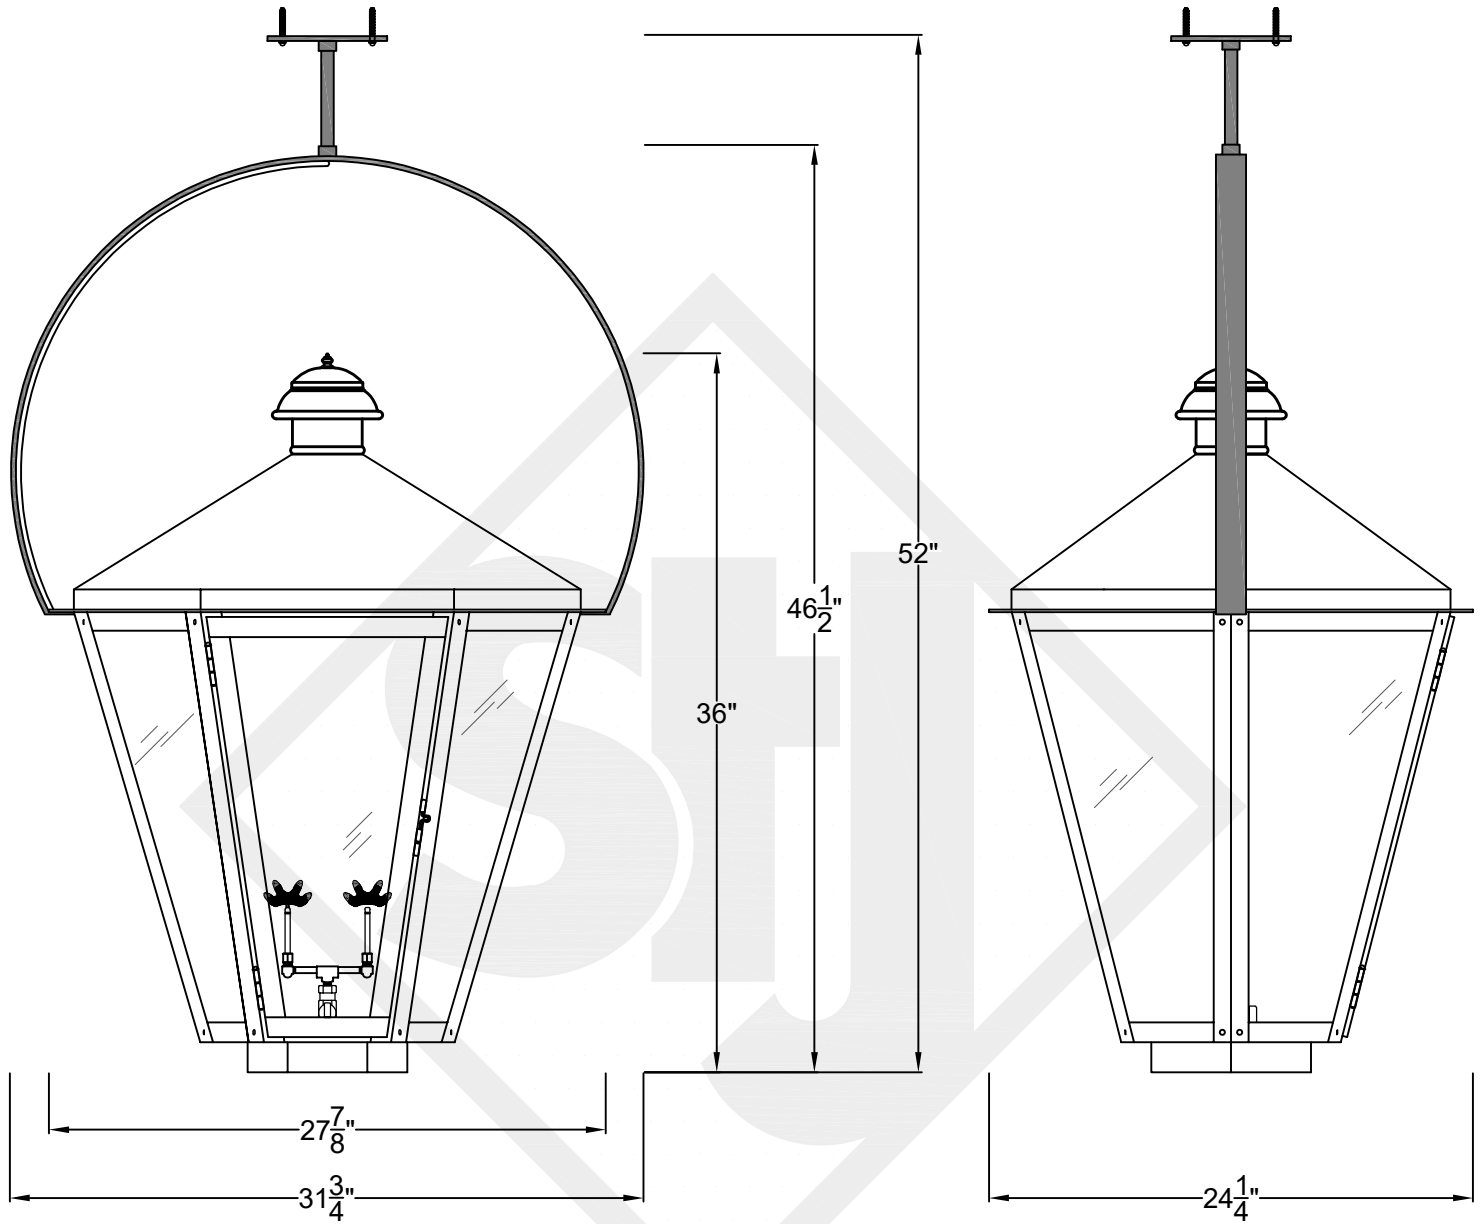

BILOXI MINI CEILING MOUNT HALF YOKE

Front View

Side View

Ceiling Mount

St. James
LIGHTING

SCALE: N.T.S.	DRAFT: T. Herring
FILE: BILMINI	APP'D: J. Ragan
JOB: X	DATE: 4-21-2023

Lights are handcrafted.
Dimensions may vary by 1/4"

BILOXI MEDIUM CEILING MOUNT HALF YOKE

Shortest Height $34\frac{1}{8}"$
Available w/ Solid
or Glass Top

Front View

Side View

Ceiling Mount

St. James
LIGHTING

SCALE: N.T.S.	DRAFT: Y. McCullough
FILE: BILM	APP'D: J. Ragan
JOB: X	DATE: 11/15/23

Front View

Side View

Ceiling Mount

St. James
LIGHTING

SCALE: N.T.S.	DRAFT: Y. McCullough
FILE: BILL	APP'D: J. Ragan
JOB: X	DATE: 11/15/23

Lights are handcrafted.
Dimensions may vary by 1/4"

B.T.U. Rating
Natural Gas: 2730 B.T.U.
Propane: 2080 B.T.U.

BILOXI GRANDE CEILING MOUNT HALF YOKE

Shortest Height 48 $\frac{1}{4}$ "
Available w/ Solid
or Glass Top

Front View

Side View

Ceiling Mount

St. James
LIGHTING

SCALE: N.T.S.	DRAFT: Y. McCullough
FILE: BILG	APP'D: J. Ragan
JOB: X	DATE: 11/15/23