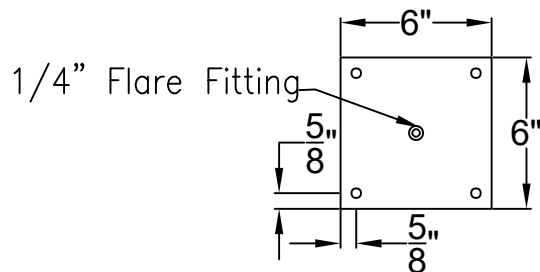

Mini not Available in Gas

UL Certified
Candelabra- Max 60 Watt Bulb
Edison- Max 660 Watt Bulb

BILOXI SMALL CEILING MOUNT HALF YOKE

Shortest Height $30\frac{5}{8}$ "
Available w/ Solid or
Glass Top

Front View

Side View

Ceiling Mount

St. James
LIGHTING

SCALE: N.T.S.	DRAFT: M. Buckley
FILE: BILS	APP'D: J. Ragan
JOB: X	DATE: 3/22/24

Lights are handcrafted.
Dimensions may vary by 1/4"

B.T.U. Rating
Natural Gas: 2730 B.T.U.
Propane: 2080 B.T.U.

BILOXI MEDIUM CEILING MOUNT HALF YOKE

Shortest Height $34\frac{1}{8}"$
Available w/ Solid
or Glass Top

Front View

Side View

Ceiling Mount

St. James
LIGHTING

SCALE: N.T.S.	DRAFT: Y. McCullough
FILE: BILM	APP'D: J. Ragan
JOB: X	DATE: 11/15/23