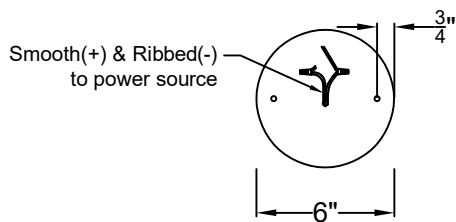

KING ARTHUR LARGE

8 Light - Steel Fixture
Comes standard w/ 6'
of chain

Front View

Ceiling Mount

Top View

St. James
LIGHTING

SCALE: N.T.S.	DRAFT: Y. McCullough
FILE: KINMINI	APP'D: J. Ragan
JOB: X	DATE: 12/20/23

Lights are handcrafted.
Dimensions may vary by 1/4"

UL Certified
Candelabra- Max 60 Watt Bulb
Edison- Max 660 Watt Bulb