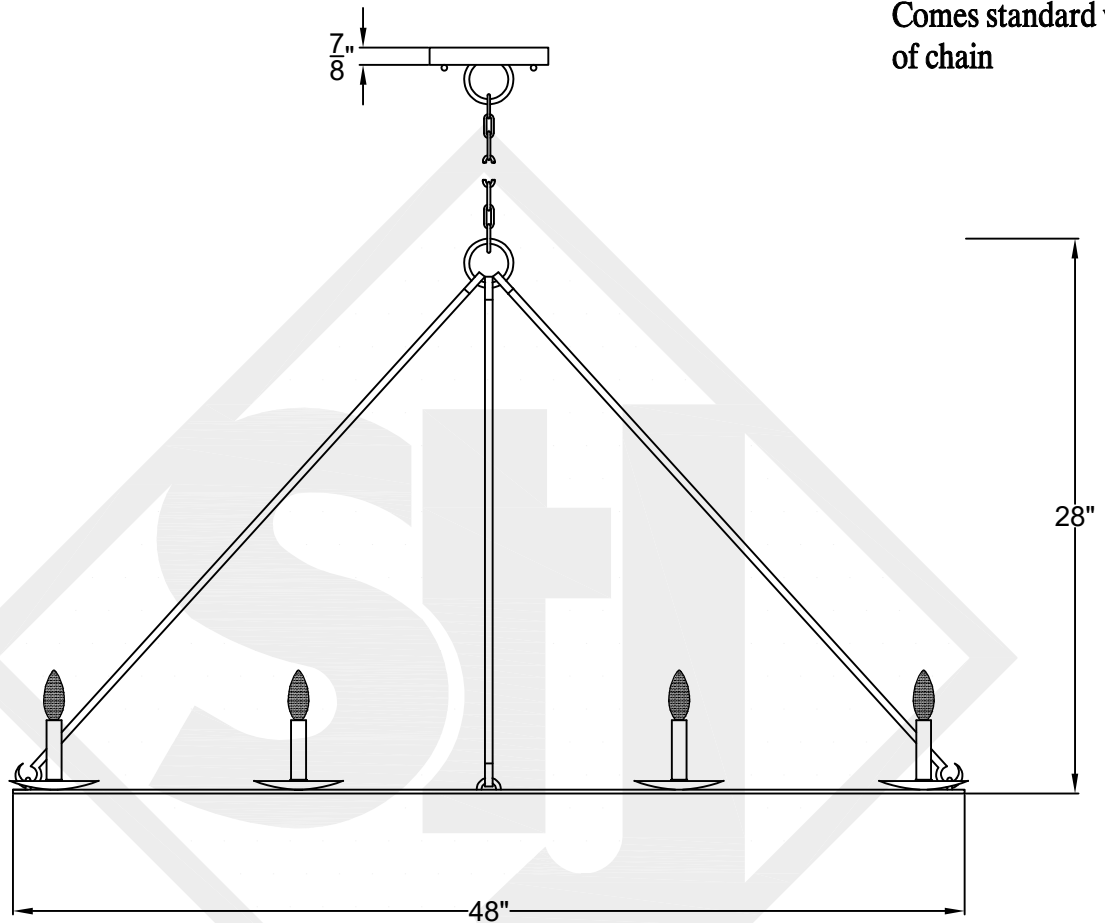

KING ARTHUR LARGE

8 Light - Steel Fixture
Comes standard w/ 6'
of chain

Front View

Ceiling Mount

Top View

St. James
LIGHTING

SCALE: N.T.S.	DRAFT: Y. McCullough
FILE: KINMINI	APP'D: J. Ragan
JOB: X	DATE: 12/20/23

Lights are handcrafted.
Dimensions may vary by 1/4"

UL Certified
Candelabra- Max 60 Watt Bulb
Edison- Max 660 Watt Bulb